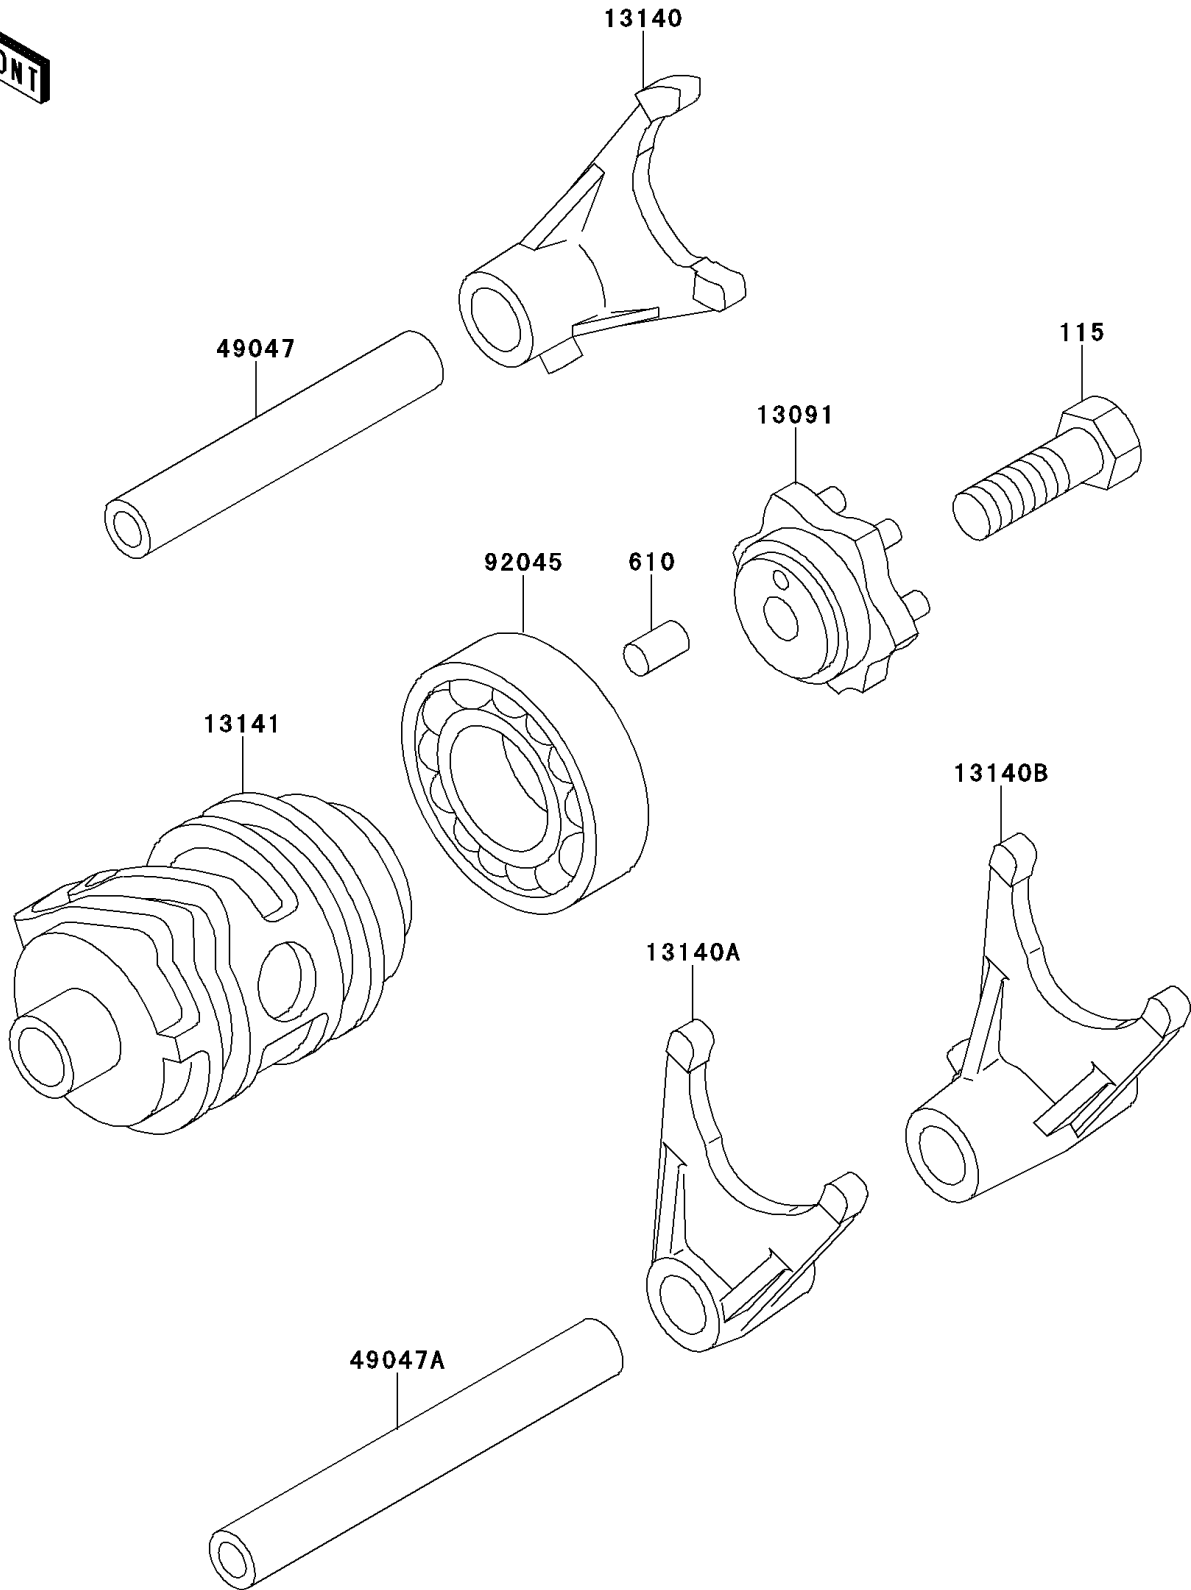

# 2011 KX™ 85 PARTS DIAGRAM

Gear Change Drum/Shift Fork(s)

E1362

## 2011 KX™ 85 PARTS LIST

### Gear Change Drum/Shift Fork(s)

ITEM NAME	PART NUMBER	QUANTITY
BOLT-SMALL-UPSET,8X25 (Ref # 115)	115BA0825	1
ROLLER,4X8 (Ref # 610)	610A0408	1
HOLDER,CHANGE DRUM (Ref # 13091)	13091-1390	1
FORK-SHIFT,5TH&6TH (Ref # 13140)	13140-1302	1
FORK-SHIFT,2ND&3RD (Ref # 13140A)	13140-1303	1
FORK-SHIFT,LOW&4TH (Ref # 13140B)	13140-1304	1
DRUM-CHANGE (Ref # 13141)	13141-1120	1
ROD-SHIFT,5.9X10X64.5 (Ref # 49047)	49047-1063	1
ROD-SHIFT,5.9X10X81 (Ref # 49047A)	49047-1064	1
BEARING-BALL,6905Z (Ref # 92045)	92045-1058	1