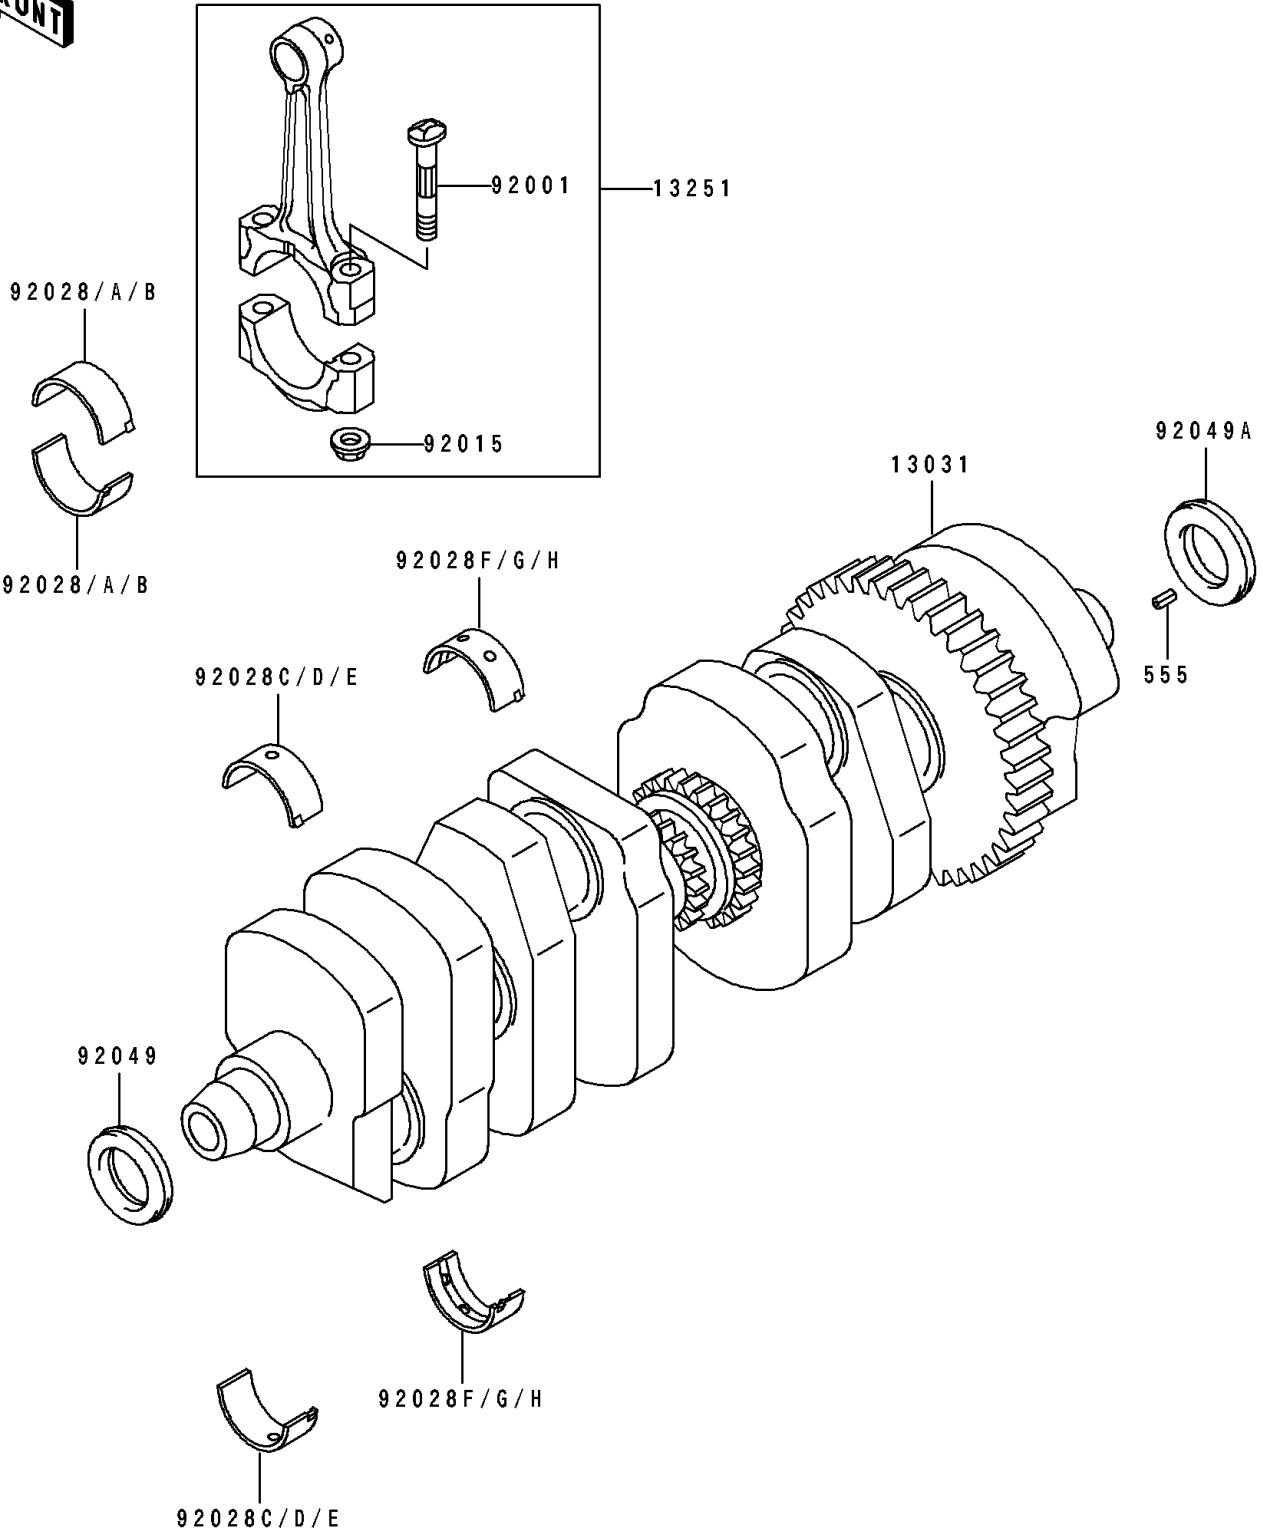

# 1993 ZR1100 Zephyr PARTS DIAGRAM

Crankshaft

E1321

# 1993 ZR1100 Zephyr PARTS LIST

## Crankshaft

ITEM NAME	PART NUMBER	QUANTITY
CRANKSHAFT-COMP (Ref # 13031)	13031-1335	1
ROD-ASSY-CONNECTING (Ref # 13251)	13251-1099-HH	4
BOLT,CONNECTING ROD (Ref # 92001)	92001-1980	8
NUT,FLANGED,8MM (Ref # 92015)	92015-1311	8
BUSHING,CONNECTING ROD,BLUE (Ref # 92028)	92028-1394	8
BUSHING,CONNECTING ROD,BLACK (Ref # 92028A)	92028-1395	AR
BUSHING,CONNECTING ROD,BROWN (Ref # 92028B)	92028-1396	AR
BUSHING,CRANKSHAFT,BLUE (Ref # 92028C)	92028-1455	6
BUSHING,CRANKSHAFT,BLACK (Ref # 92028D)	92028-1456	AR
BUSHING,CRANKSHAFT,BROWN (Ref # 92028E)	92028-1457	AR
BUSHING,CRANKSHAFT,BLUE (Ref # 92028F)	92028-1458	4
BUSHING,CRANKSHAFT,BLACK (Ref # 92028G)	92028-1459	AR
BUSHING,CRANKSHAFT,BROWN (Ref # 92028H)	92028-1460	AR
SEAL-OIL,HSCY28417 (Ref # 92049)	92049-1246	1
SEAL-OIL,HSCY25417 (Ref # 92049A)	92049-1247	1
PIN-SPRING,4X8 (Ref # 555)	555A0408	1