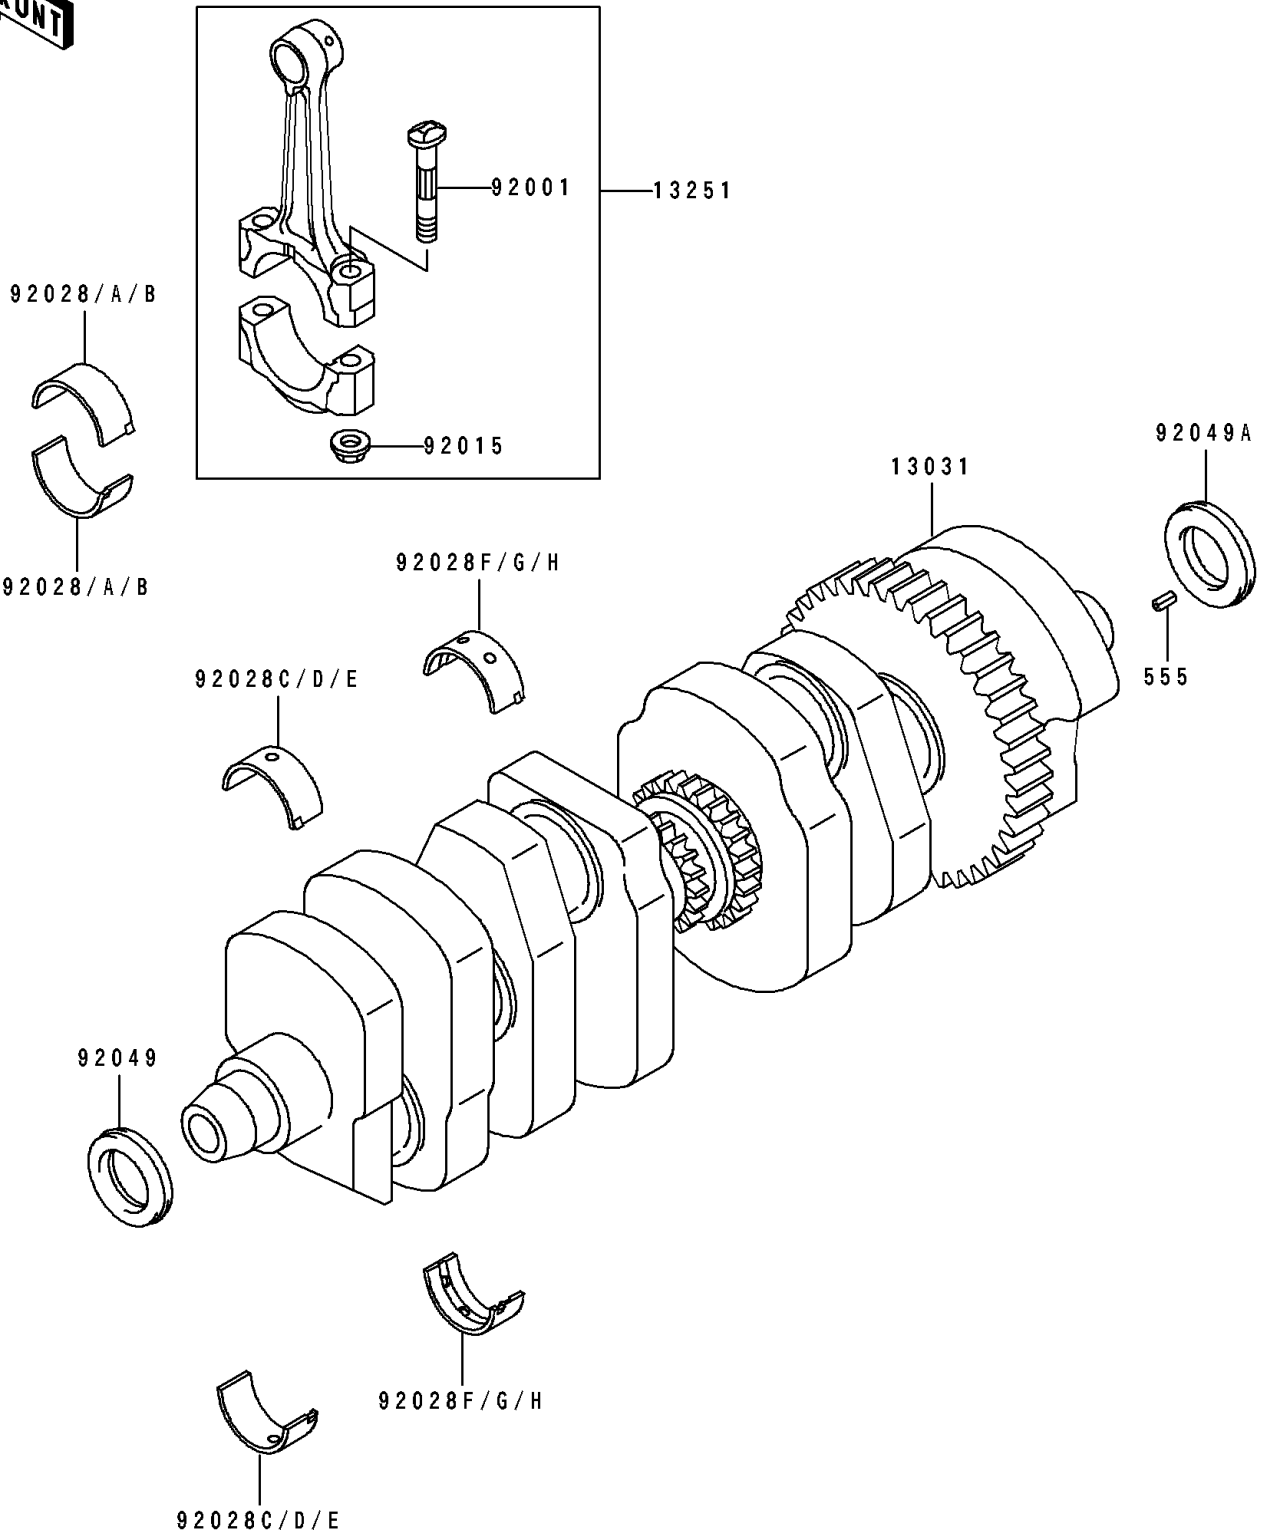

# 1993 ZR1100 Zephyr PARTS DIAGRAM

Crankshaft

E1321

# 1993 ZR1100 Zephyr PARTS LIST

## Crankshaft

ITEM NAME	PART NUMBER	QUANTITY
CRANKSHAFT-COMP (Ref # 13031)	13031-1335	1
ROD-ASSY-CONNECTING (Ref # 13251)	13251-1099-HH	4
BOLT,CONNECTING ROD (Ref # 92001)	92001-1980	8
NUT,FLANGED,8MM (Ref # 92015)	92015-1311	8
BUSHING,CONNECTING ROD,BLUE (Ref # 92028)	92028-1394	8
BUSHING,CONNECTING ROD,BLACK (Ref # 92028A)	92028-1395	AR
BUSHING,CONNECTING ROD,BROWN (Ref # 92028B)	92028-1396	AR
BUSHING,CRANKSHAFT,BLUE (Ref # 92028C)	92028-1455	6
BUSHING,CRANKSHAFT,BLACK (Ref # 92028D)	92028-1456	AR
BUSHING,CRANKSHAFT,BROWN (Ref # 92028E)	92028-1457	AR
BUSHING,CRANKSHAFT,BLUE (Ref # 92028F)	92028-1458	4
BUSHING,CRANKSHAFT,BLACK (Ref # 92028G)	92028-1459	AR
BUSHING,CRANKSHAFT,BROWN (Ref # 92028H)	92028-1460	AR
SEAL-OIL,HSCY28417 (Ref # 92049)	92049-1246	1
SEAL-OIL,HSCY25417 (Ref # 92049A)	92049-1247	1
PIN-SPRING,4X8 (Ref # 555)	555A0408	1