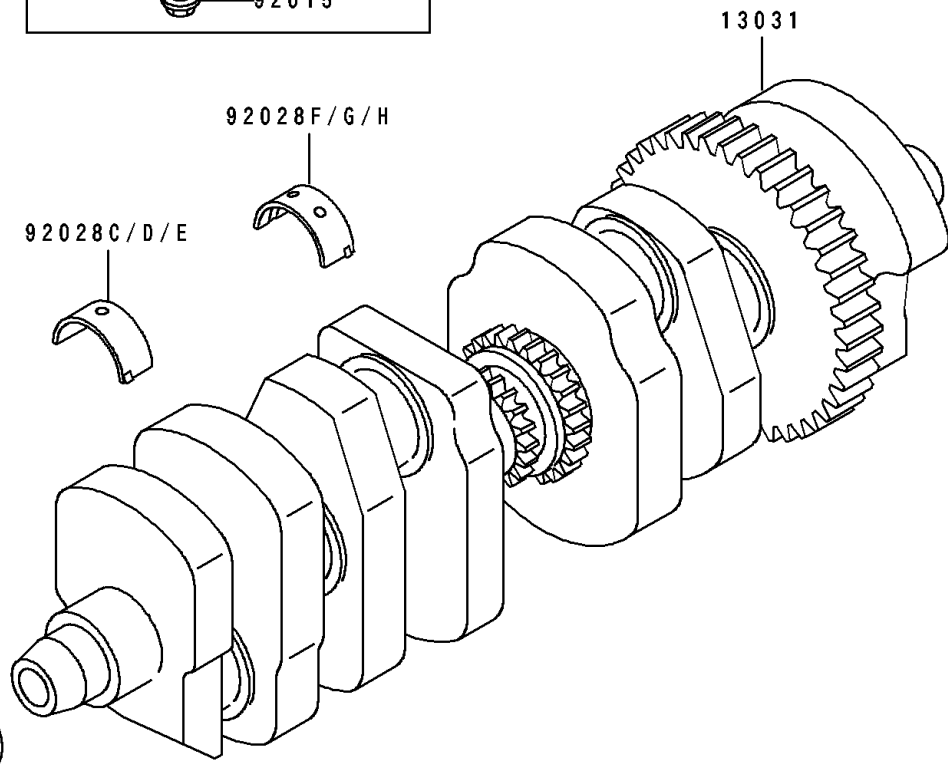

1994 ZR1100 Zephyr PARTS DIAGRAM

Crankshaft

E1321

92028/A/B

92028/A/B

92028F/G/H

92028C/D/E

92049

92049A

555

92028F/G/H

92028C/D/E

1994 ZR1100 Zephyr PARTS LIST

Crankshaft

ITEM NAME	PART NUMBER	QUANTITY
CRANKSHAFT-COMP (Ref # 13031)	13031-1335	1
ROD-ASSY-CONNECTING (Ref # 13251)	13251-1099-HH	4
BOLT,CONNECTING ROD (Ref # 92001)	92001-1980	8
NUT,FLANGED,8MM (Ref # 92015)	92015-1311	8
BUSHING,CONNECTING ROD,BLUE (Ref # 92028)	92028-1394	8
BUSHING,CONNECTING ROD,BLACK (Ref # 92028A)	92028-1395	AR
BUSHING,CONNECTING ROD,BROWN (Ref # 92028B)	92028-1396	AR
BUSHING,CRANKSHAFT,BLUE (Ref # 92028C)	92028-1455	6
BUSHING,CRANKSHAFT,BLACK (Ref # 92028D)	92028-1456	AR
BUSHING,CRANKSHAFT,BROWN (Ref # 92028E)	92028-1457	AR
BUSHING,CRANKSHAFT,BLUE (Ref # 92028F)	92028-1458	4
BUSHING,CRANKSHAFT,BLACK (Ref # 92028G)	92028-1459	AR
BUSHING,CRANKSHAFT,BROWN (Ref # 92028H)	92028-1460	AR
SEAL-OIL,HSCY28417 (Ref # 92049)	92049-1246	1
SEAL-OIL,HSCY25417 (Ref # 92049A)	92049-1247	1
PIN-SPRING,4X8 (Ref # 555)	555A0408	1