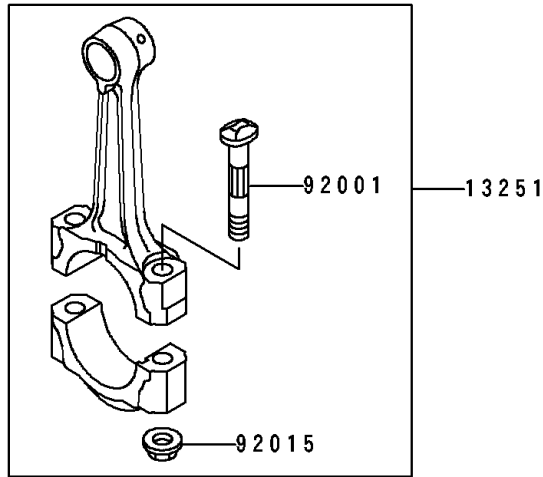

1994 ZR1100 Zephyr PARTS DIAGRAM

Crankshaft

E1321

92028/A/B

92028/A/B

92028F/G/H

92028C/D/E

92049

92049A

555

92028F/G/H

92028C/D/E

1994 ZR1100 Zephyr PARTS LIST

Crankshaft

ITEM NAME	PART NUMBER	QUANTITY
CRANKSHAFT-COMP (Ref # 13031)	13031-1335	1
ROD-ASSY-CONNECTING (Ref # 13251)	13251-1099-HH	4
BOLT,CONNECTING ROD (Ref # 92001)	92001-1980	8
NUT,FLANGED,8MM (Ref # 92015)	92015-1311	8
BUSHING,CONNECTING ROD,BLUE (Ref # 92028)	92028-1394	8
BUSHING,CONNECTING ROD,BLACK (Ref # 92028A)	92028-1395	AR
BUSHING,CONNECTING ROD,BROWN (Ref # 92028B)	92028-1396	AR
BUSHING,CRANKSHAFT,BLUE (Ref # 92028C)	92028-1455	6
BUSHING,CRANKSHAFT,BLACK (Ref # 92028D)	92028-1456	AR
BUSHING,CRANKSHAFT,BROWN (Ref # 92028E)	92028-1457	AR
BUSHING,CRANKSHAFT,BLUE (Ref # 92028F)	92028-1458	4
BUSHING,CRANKSHAFT,BLACK (Ref # 92028G)	92028-1459	AR
BUSHING,CRANKSHAFT,BROWN (Ref # 92028H)	92028-1460	AR
SEAL-OIL,HSCY28417 (Ref # 92049)	92049-1246	1
SEAL-OIL,HSCY25417 (Ref # 92049A)	92049-1247	1
PIN-SPRING,4X8 (Ref # 555)	555A0408	1