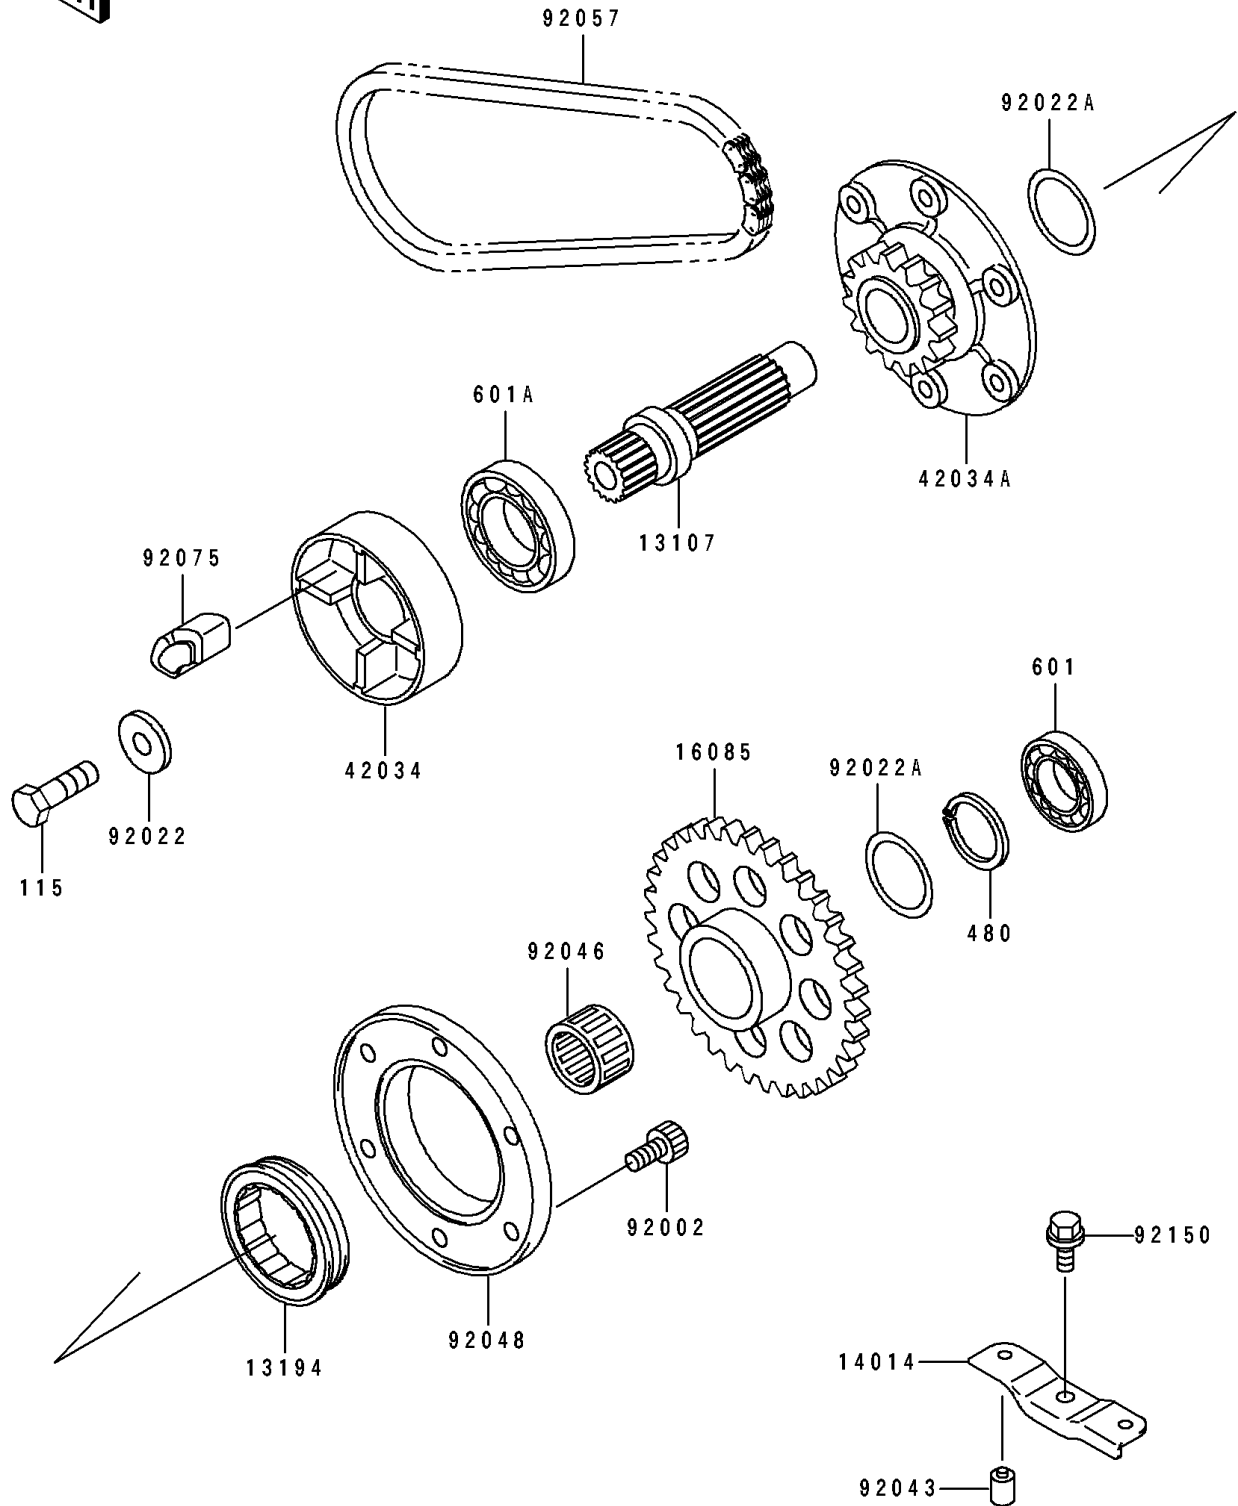

1992 ZR1100 Zephyr PARTS DIAGRAM

Secondary Shaft

E1322

1992 ZR1100 Zephyr PARTS LIST

Secondary Shaft

ITEM NAME	PART NUMBER	QUANTITY
SHAFT (Ref # 13107)	13107-1192	1
CLUTCH-ONEWAY (Ref # 13194)	13194-1096	1
PLATE-POSITION,BALANCER (Ref # 14014)	14014-1076	1
GEAR,ONEWAY CLUTCH (Ref # 16085)	16085-1252	1
COUPLING (Ref # 42034)	42034-1083	1
COUPLING (Ref # 42034A)	42034-1121	1
BOLT,SOCKET,6X12 (Ref # 92002)	92002-1796	6
WASHER,8X22X3 (Ref # 92022)	92022-1518	1
WASHER,25.3X32X0.5 (Ref # 92022A)	92022-225	2
PIN,BALANCER (Ref # 92043)	92043-1281	1
BEARING-NEEDLE,K253020S (Ref # 92046)	92046-1022	1
RACE,ONEWAY CLUTCH (Ref # 92048)	92048-1065	1
CHAIN,GENERATOR (Ref # 92057)	92057-1276	1
DAMPER,COUPLING (Ref # 92075)	92075-1790	4
BOLT,6X12 (Ref # 92150)	92150-1826	1
BOLT-SMALL-UPSET (Ref # 115)	115G0820	1
CIRCLIP-TYPE-C,25MM (Ref # 480)	480J2500	1
BEARING-BALL (Ref # 601)	601A6203Z	1
BEARING-BALL,#6204C3 (Ref # 601A)	601B6204	1