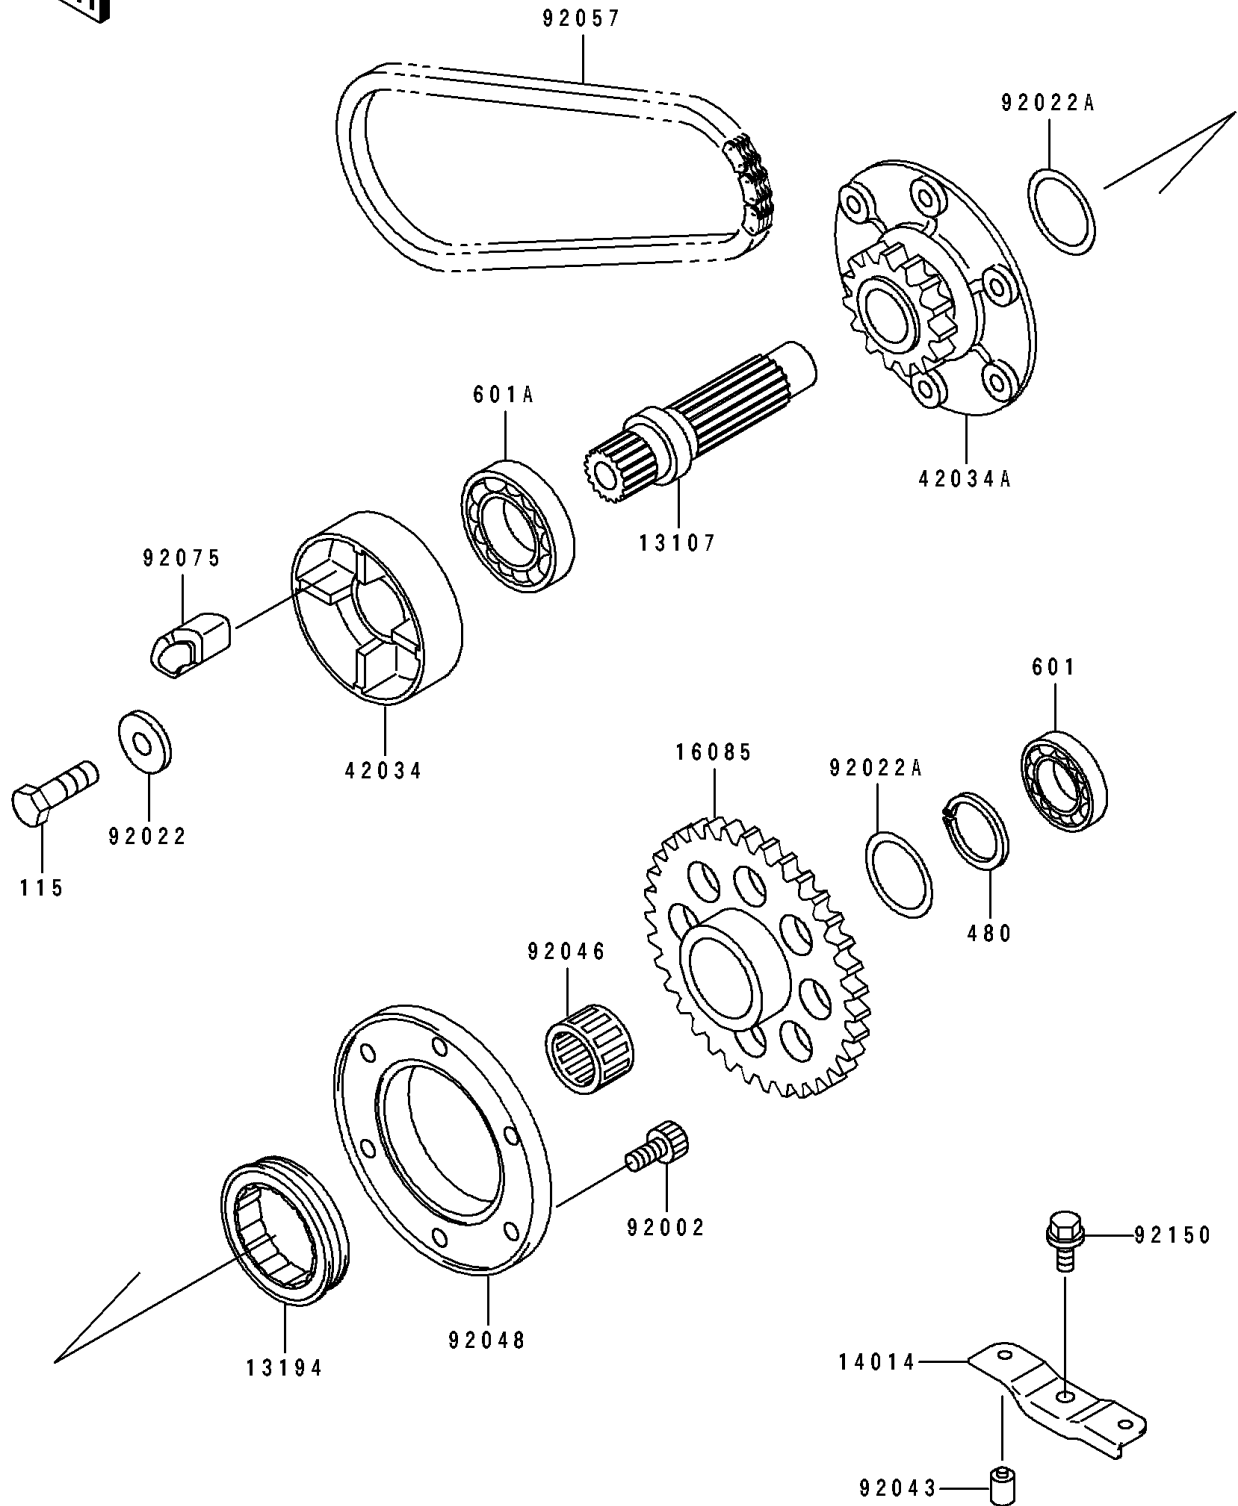

1993 ZR1100 Zephyr PARTS DIAGRAM

Secondary Shaft

E1322

1993 ZR1100 Zephyr PARTS LIST

Secondary Shaft

ITEM NAME	PART NUMBER	QUANTITY
SHAFT (Ref # 13107)	13107-1192	1
CLUTCH-ONEWAY (Ref # 13194)	13194-1096	1
PLATE-POSITION,BALANCER (Ref # 14014)	14014-1076	1
GEAR,ONEWAY CLUTCH (Ref # 16085)	16085-1252	1
COUPLING (Ref # 42034)	42034-1083	1
COUPLING (Ref # 42034A)	42034-1121	1
BOLT,SOCKET,6X12 (Ref # 92002)	92002-1796	6
WASHER,8X22X3 (Ref # 92022)	92022-1518	1
WASHER,25.3X32X0.5 (Ref # 92022A)	92022-225	2
PIN,BALANCER (Ref # 92043)	92043-1281	1
BEARING-NEEDLE,K253020S (Ref # 92046)	92046-1022	1
RACE,ONEWAY CLUTCH (Ref # 92048)	92048-1065	1
CHAIN,GENERATOR (Ref # 92057)	92057-1276	1
DAMPER,COUPLING (Ref # 92075)	92075-1790	4
BOLT,6X12 (Ref # 92150)	92150-1826	1
BOLT-SMALL-UPSET (Ref # 115)	115G0820	1
CIRCLIP-TYPE-C,25MM (Ref # 480)	480J2500	1
BEARING-BALL (Ref # 601)	601A6203Z	1
BEARING-BALL,#6204C3 (Ref # 601A)	601B6204	1