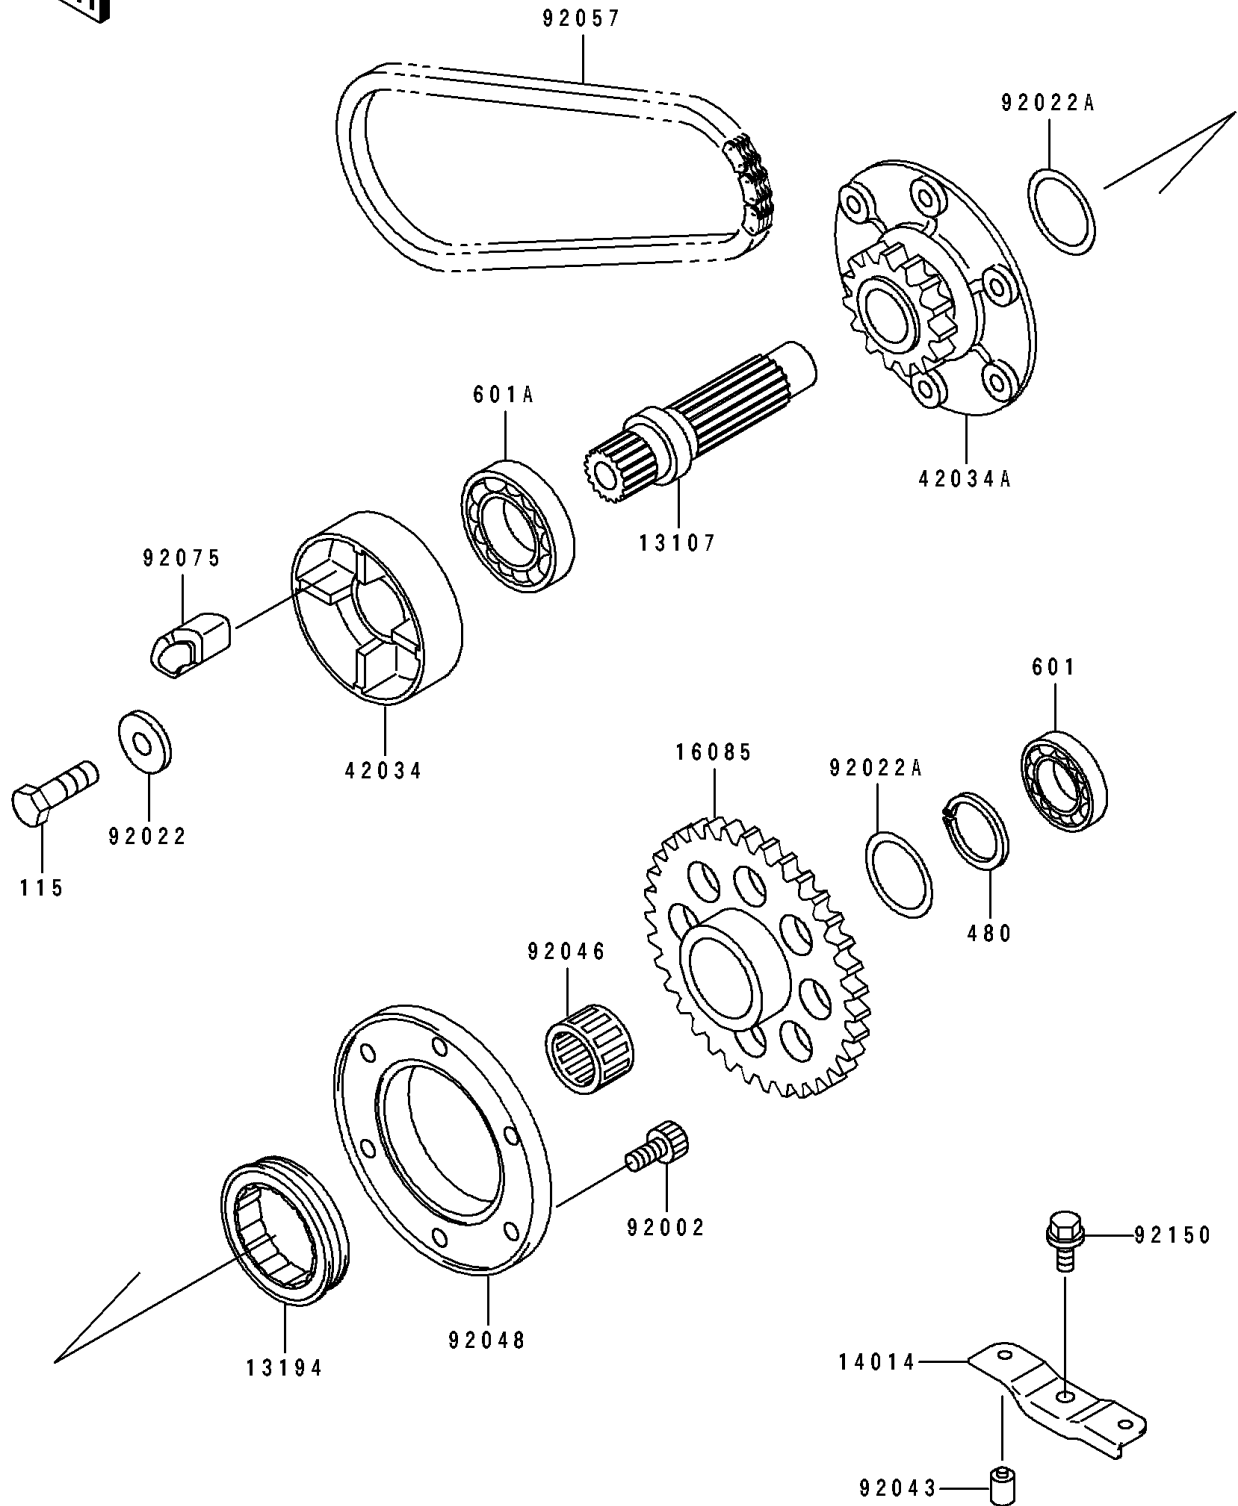

# 1993 ZR1100 Zephyr PARTS DIAGRAM

Secondary Shaft

E1322

# 1993 ZR1100 Zephyr PARTS LIST

## Secondary Shaft

ITEM NAME	PART NUMBER	QUANTITY
SHAFT (Ref # 13107)	13107-1192	1
CLUTCH-ONEWAY (Ref # 13194)	13194-1096	1
PLATE-POSITION,BALANCER (Ref # 14014)	14014-1076	1
GEAR,ONEWAY CLUTCH (Ref # 16085)	16085-1252	1
COUPLING (Ref # 42034)	42034-1083	1
COUPLING (Ref # 42034A)	42034-1121	1
BOLT,SOCKET,6X12 (Ref # 92002)	92002-1796	6
WASHER,8X22X3 (Ref # 92022)	92022-1518	1
WASHER,25.3X32X0.5 (Ref # 92022A)	92022-225	2
PIN,BALANCER (Ref # 92043)	92043-1281	1
BEARING-NEEDLE,K253020S (Ref # 92046)	92046-1022	1
RACE,ONEWAY CLUTCH (Ref # 92048)	92048-1065	1
CHAIN,GENERATOR (Ref # 92057)	92057-1276	1
DAMPER,COUPLING (Ref # 92075)	92075-1790	4
BOLT,6X12 (Ref # 92150)	92150-1826	1
BOLT-SMALL-UPSET (Ref # 115)	115G0820	1
CIRCLIP-TYPE-C,25MM (Ref # 480)	480J2500	1
BEARING-BALL (Ref # 601)	601A6203Z	1
BEARING-BALL,#6204C3 (Ref # 601A)	601B6204	1