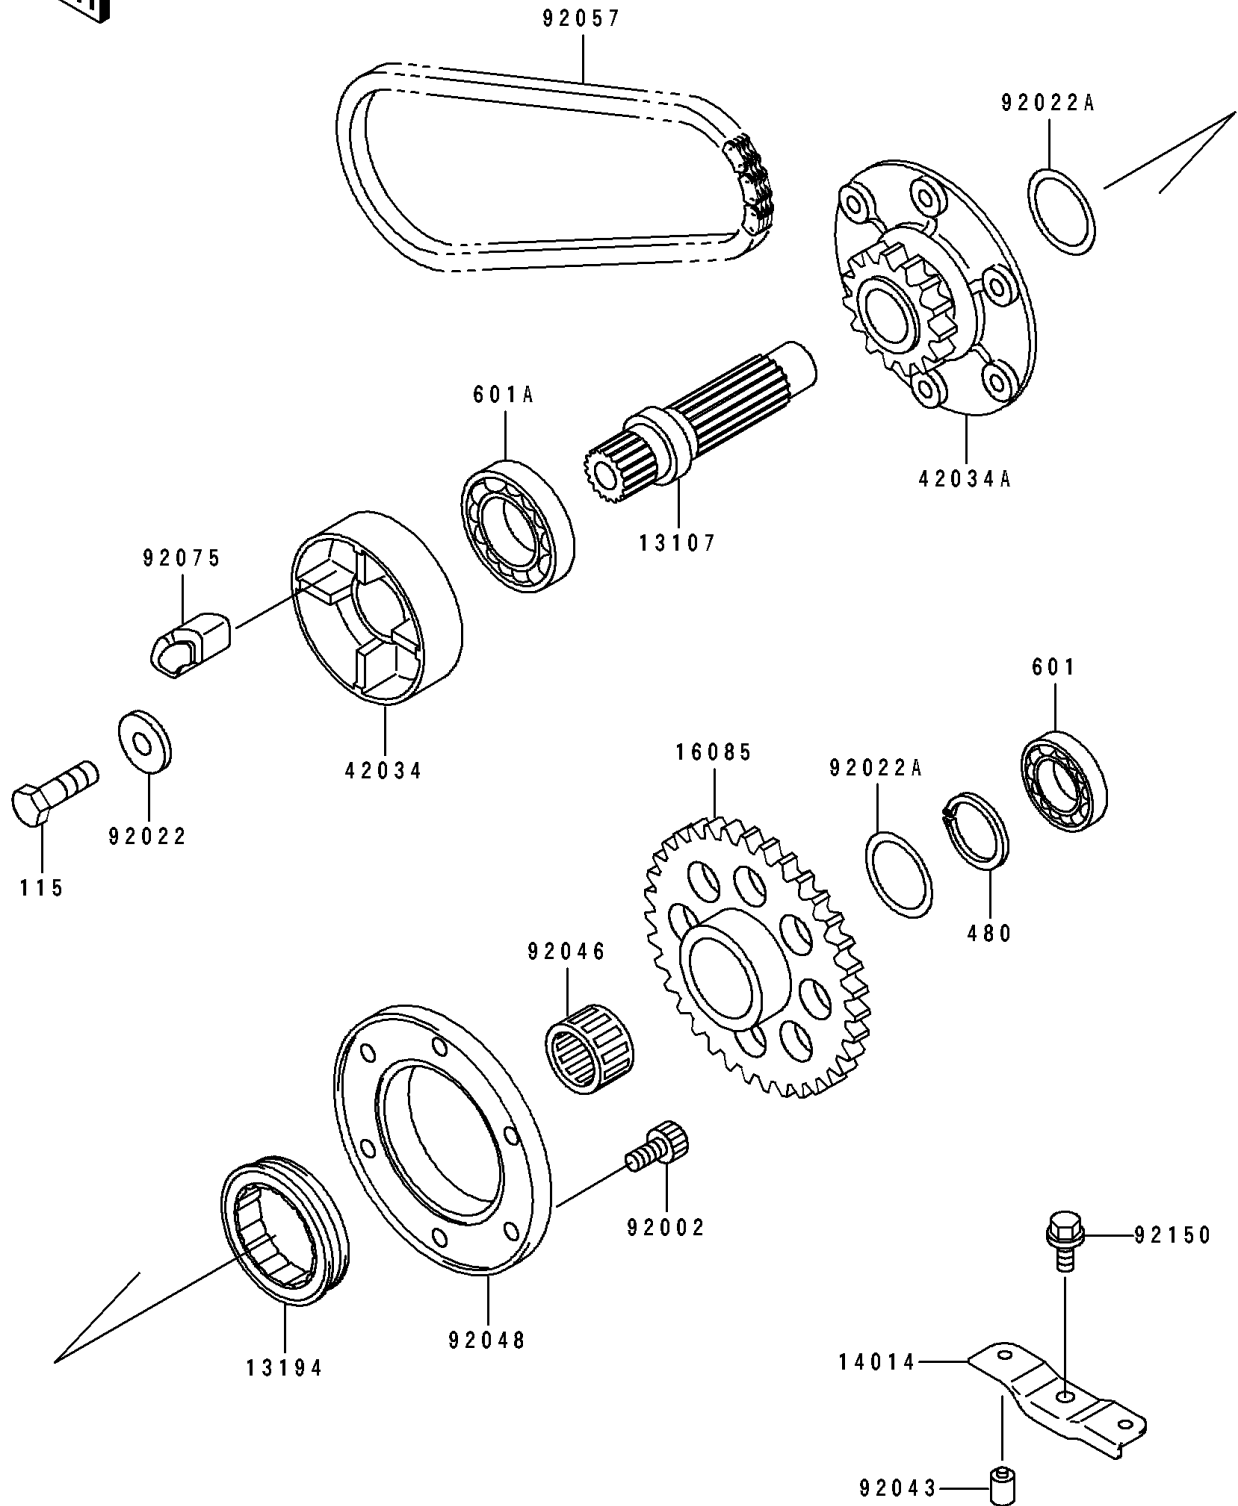

# 1994 ZR1100 Zephyr PARTS DIAGRAM

Secondary Shaft

E1322

# 1994 ZR1100 Zephyr PARTS LIST

## Secondary Shaft

ITEM NAME	PART NUMBER	QUANTITY
SHAFT (Ref # 13107)	13107-1192	1
CLUTCH-ONEWAY (Ref # 13194)	13194-1096	1
PLATE-POSITION,BALANCER (Ref # 14014)	14014-1076	1
GEAR,ONEWAY CLUTCH (Ref # 16085)	16085-1252	1
COUPLING (Ref # 42034)	42034-1083	1
COUPLING (Ref # 42034A)	42034-1121	1
BOLT,SOCKET,6X12 (Ref # 92002)	92002-1796	6
WASHER,8X22X3 (Ref # 92022)	92022-1518	1
WASHER,25.3X32X0.5 (Ref # 92022A)	92022-225	2
PIN,BALANCER (Ref # 92043)	92043-1281	1
BEARING-NEEDLE,K253020S (Ref # 92046)	92046-1022	1
RACE,ONEWAY CLUTCH (Ref # 92048)	92048-1065	1
CHAIN,GENERATOR (Ref # 92057)	92057-1276	1
DAMPER,COUPLING (Ref # 92075)	92075-1790	4
BOLT,6X12 (Ref # 92150)	92150-1826	1
BOLT-SMALL-UPSET (Ref # 115)	115G0820	1
CIRCLIP-TYPE-C,25MM (Ref # 480)	480J2500	1
BEARING-BALL (Ref # 601)	601A6203Z	1
BEARING-BALL,#6204C3 (Ref # 601A)	601B6204	1