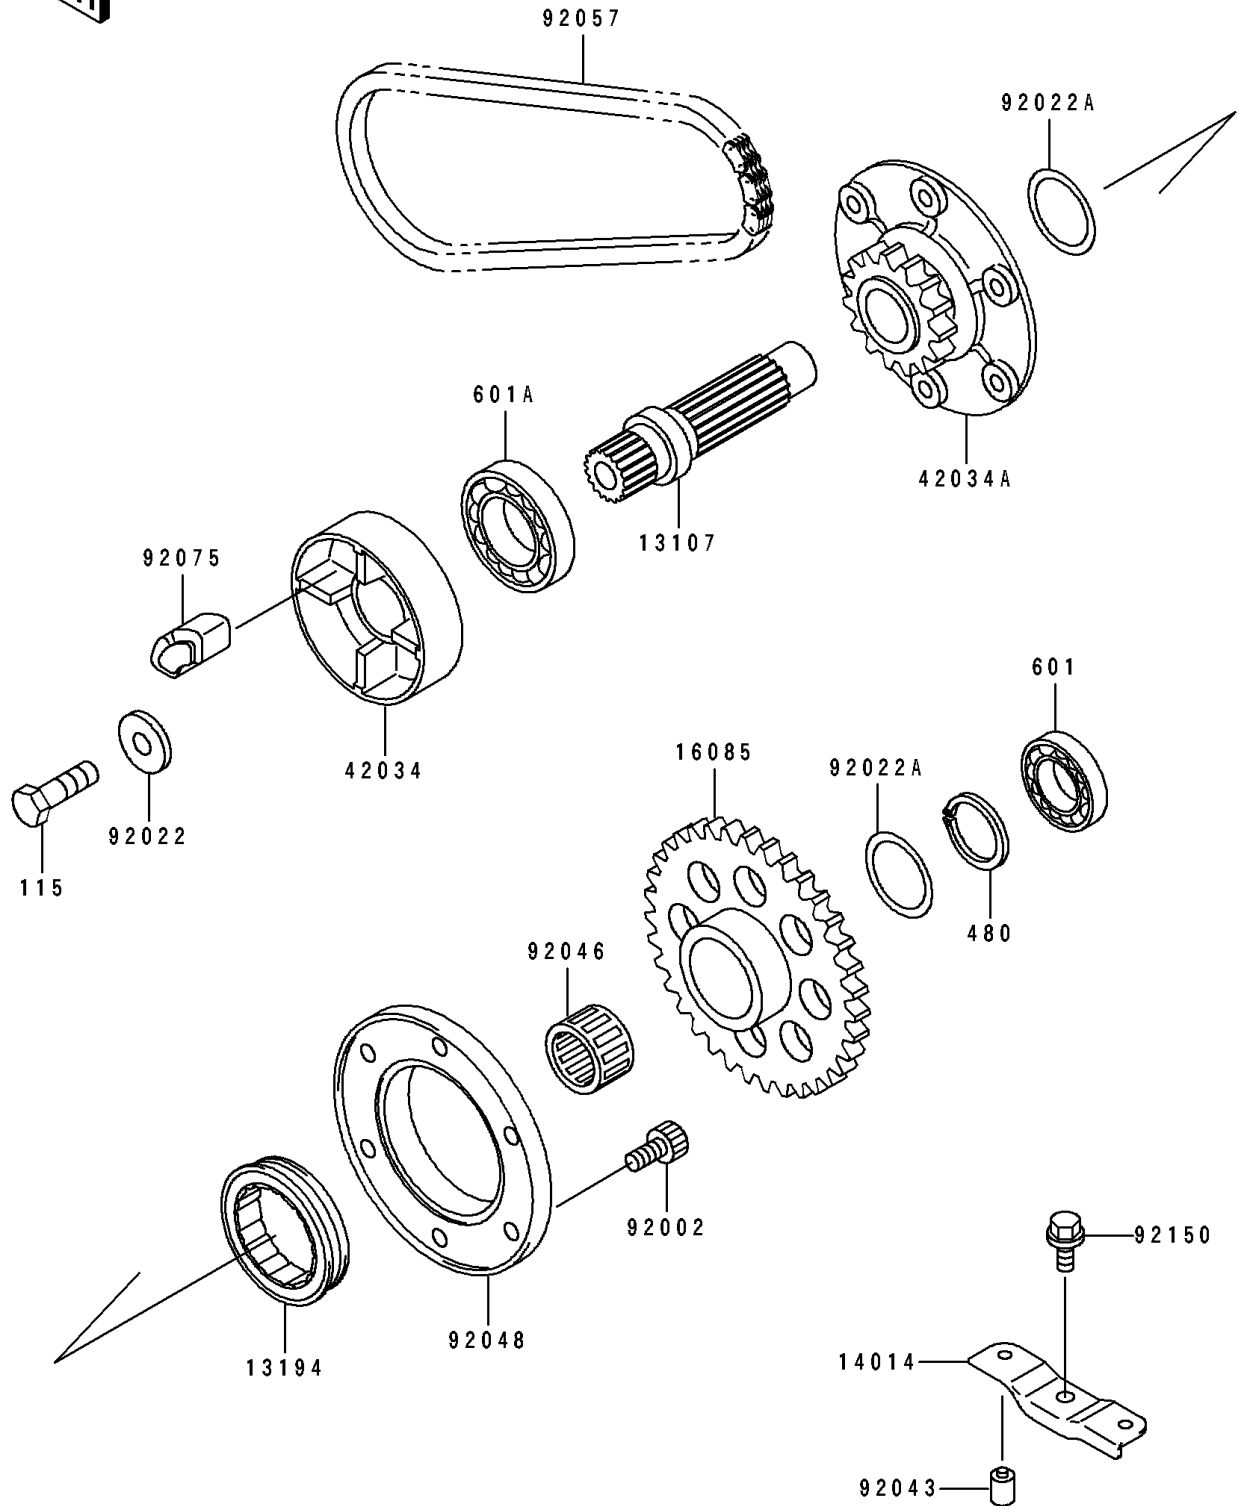

1995 ZR1100 Zephyr PARTS DIAGRAM

Secondary Shaft

E1322

1995 ZR1100 Zephyr PARTS LIST

Secondary Shaft

ITEM NAME	PART NUMBER	QUANTITY
SHAFT (Ref # 13107)	13107-1192	1
CLUTCH-ONEWAY (Ref # 13194)	13194-1096	1
PLATE-POSITION,BALANCER (Ref # 14014)	14014-1076	1
GEAR,ONEWAY CLUTCH (Ref # 16085)	16085-1252	1
COUPLING (Ref # 42034)	42034-1083	1
COUPLING (Ref # 42034A)	42034-1121	1
BOLT,SOCKET,6X12 (Ref # 92002)	92002-1796	6
WASHER,8X22X3 (Ref # 92022)	92022-1518	1
WASHER,25.3X32X0.5 (Ref # 92022A)	92022-225	2
PIN,BALANCER (Ref # 92043)	92043-1281	1
BEARING-NEEDLE,K253020S (Ref # 92046)	92046-1022	1
RACE,ONEWAY CLUTCH (Ref # 92048)	92048-1065	1
CHAIN,GENERATOR (Ref # 92057)	92057-1276	1
DAMPER,COUPLING (Ref # 92075)	92075-1790	4
BOLT,6X12 (Ref # 92150)	92150-1826	1
BOLT-SMALL-UPSET (Ref # 115)	115G0820	1
CIRCLIP-TYPE-C,25MM (Ref # 480)	480J2500	1
BEARING-BALL (Ref # 601)	601A6203Z	1
BEARING-BALL,#6204C3 (Ref # 601A)	601B6204	1