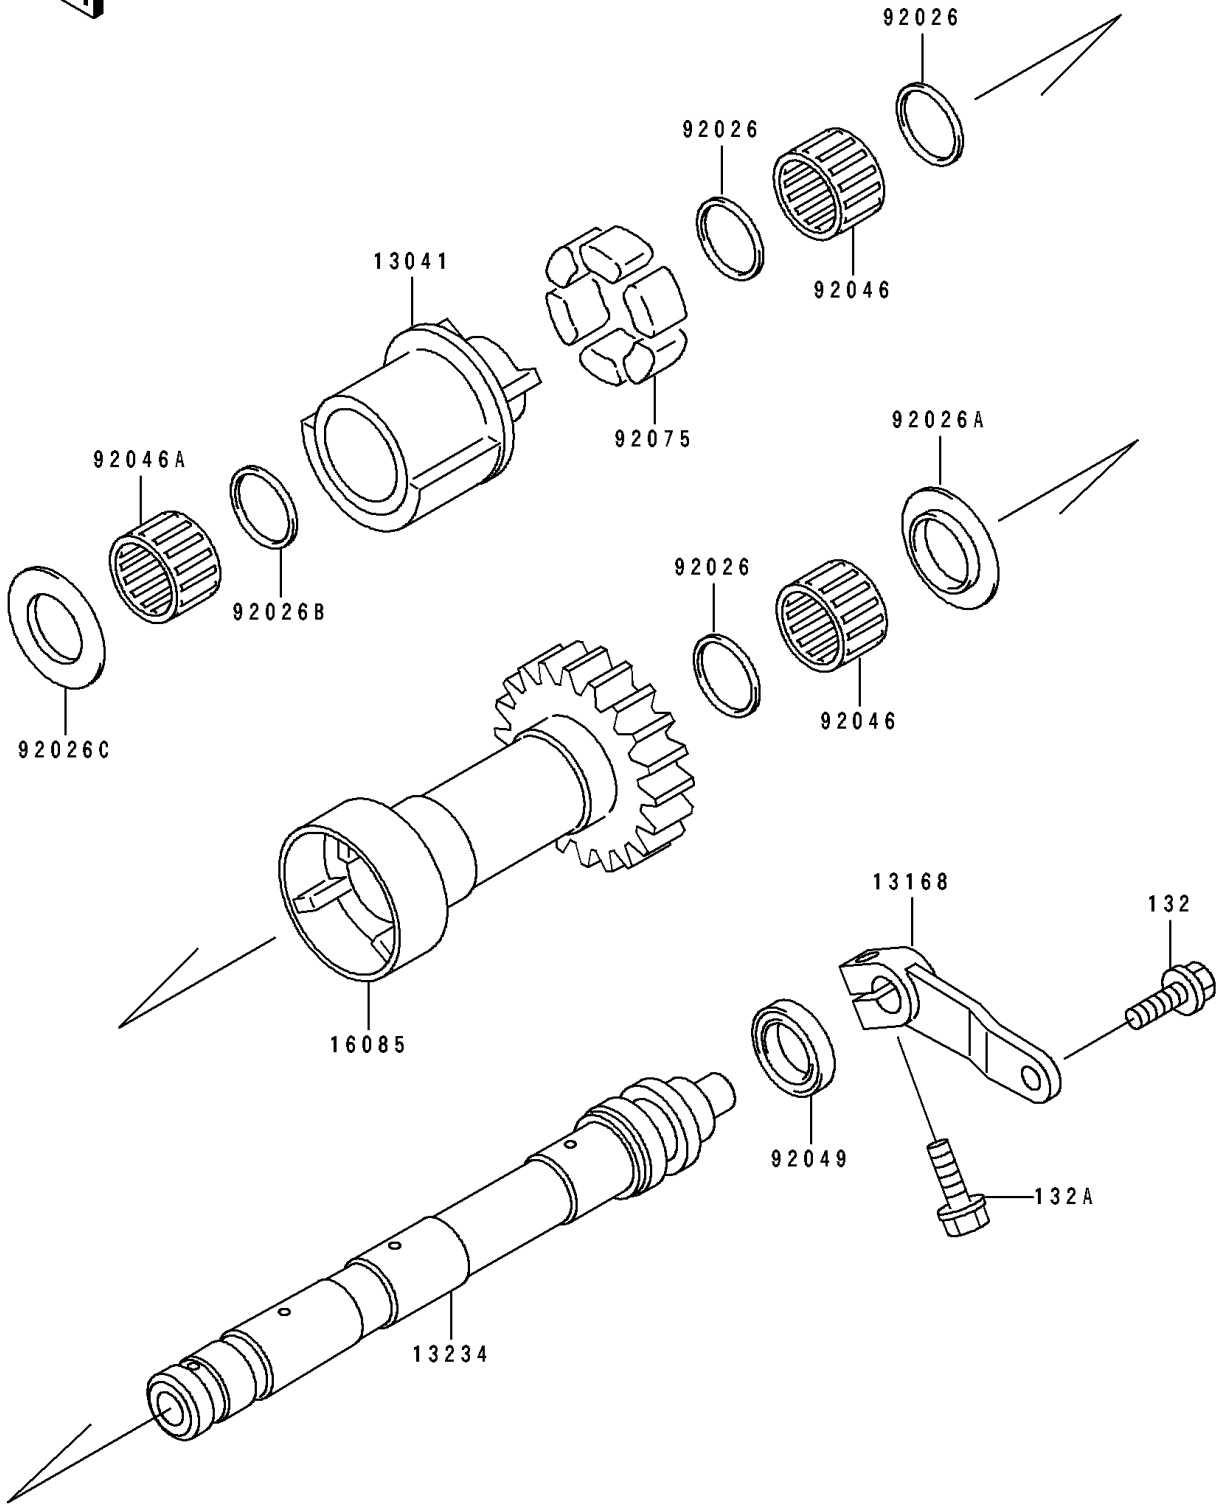

# 1992 ZR1100 Zephyr PARTS DIAGRAM

Balancer

E1323

# 1992 ZR1100 Zephyr PARTS LIST

## Balancer

ITEM NAME	PART NUMBER	QUANTITY
BALANCER (Ref # 13041)	13041-1103	1
LEVER,BALANCER (Ref # 13168)	13168-1496	1
SHAFT-COMP,BALANCER,FR (Ref # 13234)	13234-1073	1
GEAR,BALANCER (Ref # 16085)	16085-1256	1
SPACER,21.3X24.3X1.5 (Ref # 92026)	92026-1213	3
SPACER,T=1.5 (Ref # 92026A)	92026-1214	1
SPACER,21.3X26X1 (Ref # 92026B)	92026-1223	1
SPACER (Ref # 92026C)	92026-1271	1
BEARING-NEEDLE,K21X25X17V2 (Ref # 92046)	92046-1105	2
BEARING-NEEDLE,K212824.5X (Ref # 92046A)	92046-1153	1
SEAL-OIL,S192705 (Ref # 92049)	92049-1174	1
DAMPER,BALANCER (Ref # 92075)	92075-1590	6
BOLT-FLANGED-SMALL (Ref # 132)	132E0616	1
BOLT-FLANGED-SMALL (Ref # 132A)	132E0620	1