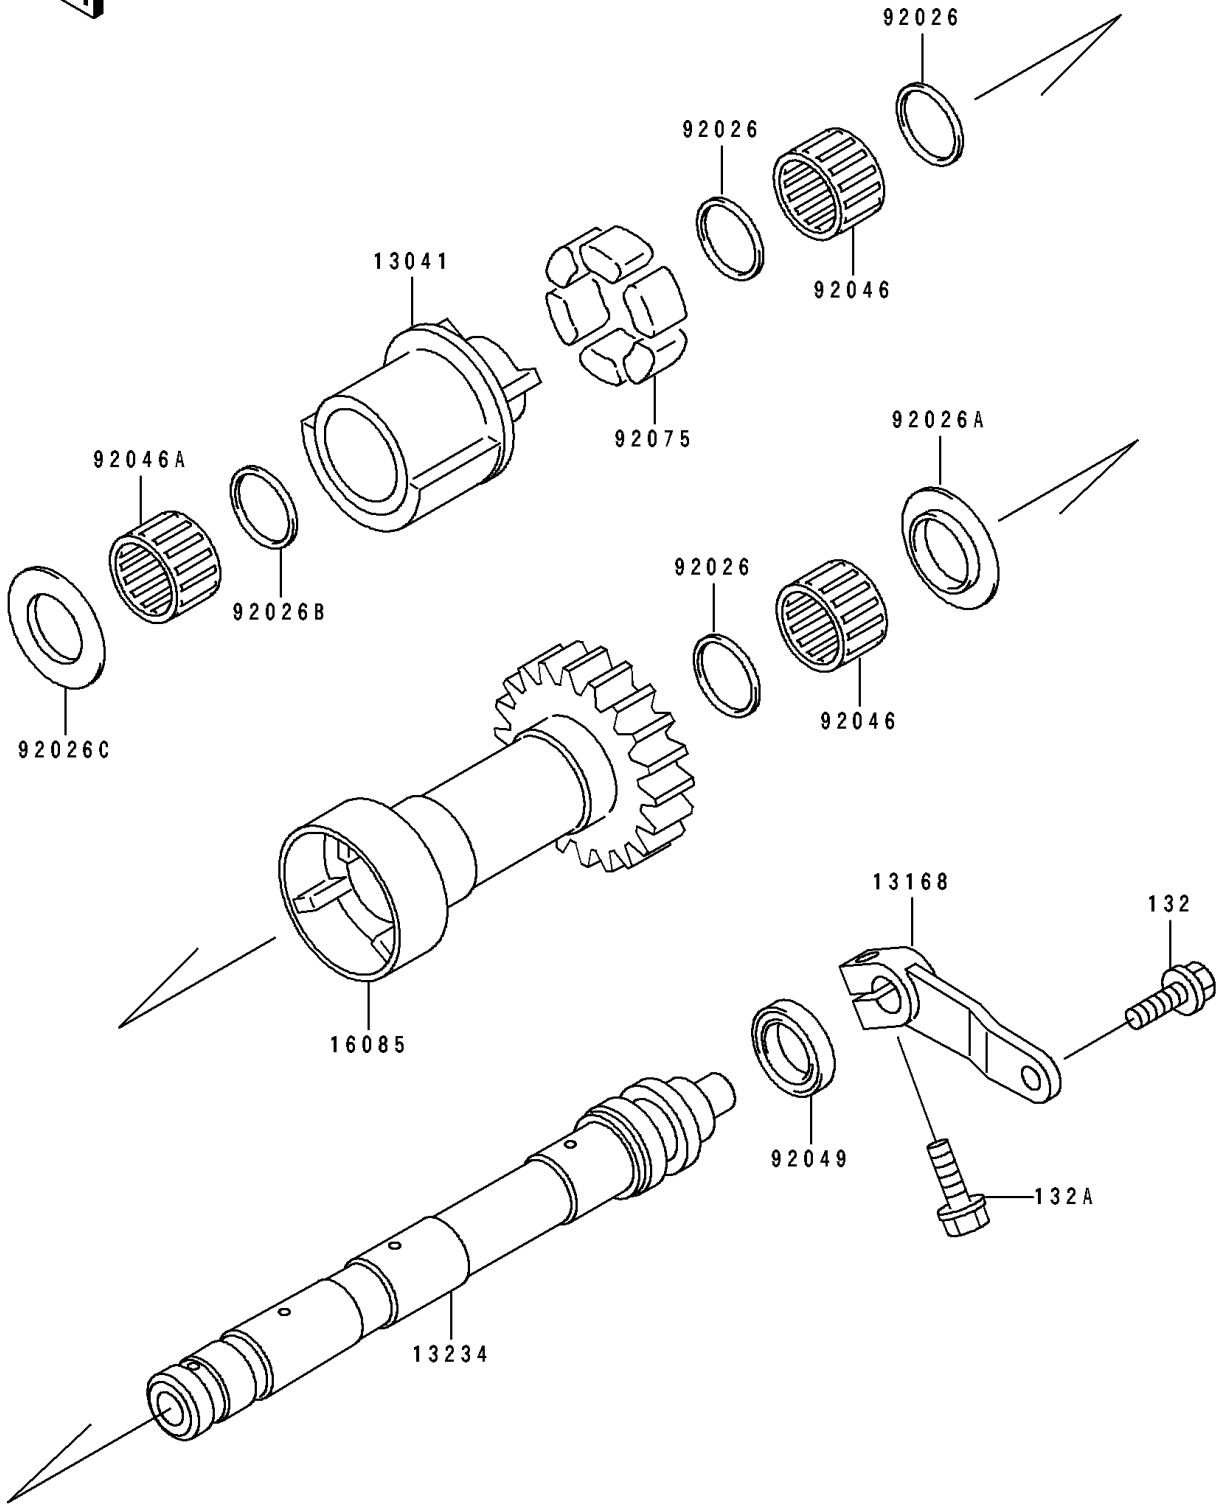

# 1993 ZR1100 Zephyr PARTS DIAGRAM

Balancer

E1323

# 1993 ZR1100 Zephyr PARTS LIST

## Balancer

ITEM NAME	PART NUMBER	QUANTITY
BALANCER (Ref # 13041)	13041-1103	1
LEVER,BALANCER (Ref # 13168)	13168-1496	1
SHAFT-COMP,BALANCER,FR (Ref # 13234)	13234-1073	1
GEAR,BALANCER (Ref # 16085)	16085-1256	1
SPACER,21.3X24.3X1.5 (Ref # 92026)	92026-1213	3
SPACER,T=1.5 (Ref # 92026A)	92026-1214	1
SPACER,21.3X26X1 (Ref # 92026B)	92026-1223	1
SPACER (Ref # 92026C)	92026-1271	1
BEARING-NEEDLE,K21X25X17V2 (Ref # 92046)	92046-1105	2
BEARING-NEEDLE,K212824.5X (Ref # 92046A)	92046-1153	1
SEAL-OIL,S192705 (Ref # 92049)	92049-1174	1
DAMPER,BALANCER (Ref # 92075)	92075-1590	6
BOLT-FLANGED-SMALL (Ref # 132)	132E0616	1
BOLT-FLANGED-SMALL (Ref # 132A)	132E0620	1