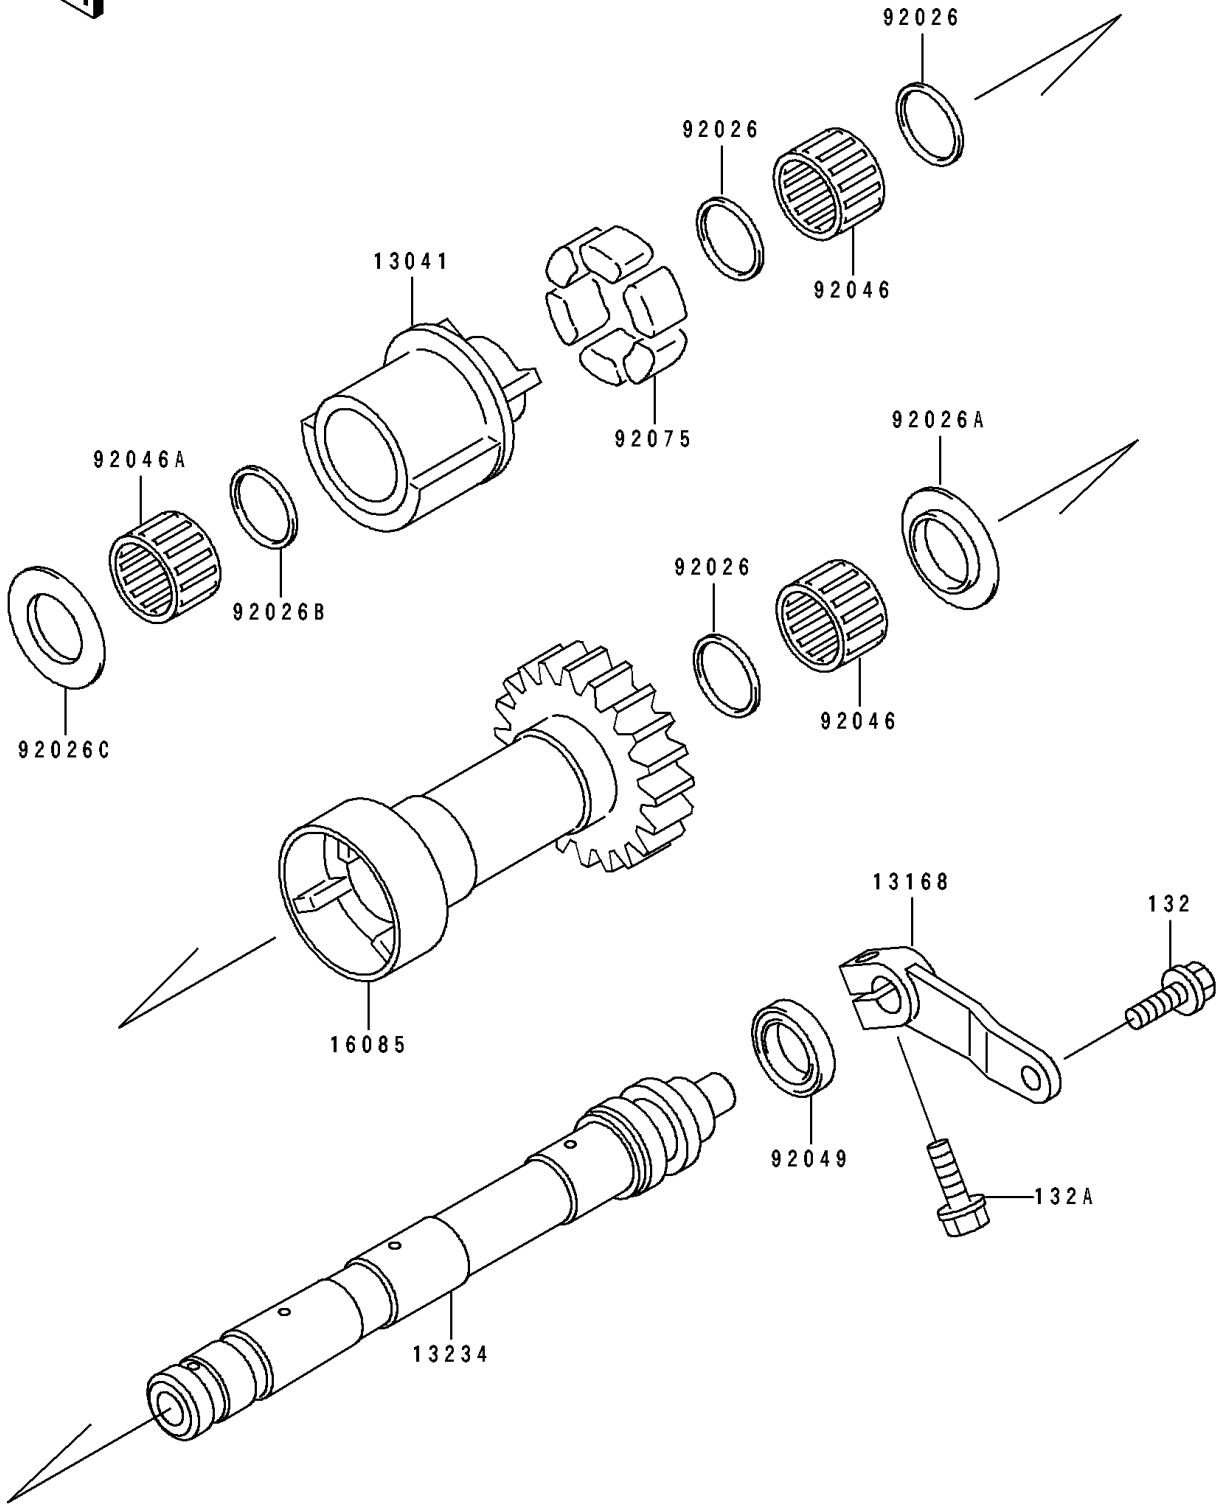

# 1994 ZR1100 Zephyr PARTS DIAGRAM

Balancer

E1323

# 1994 ZR1100 Zephyr PARTS LIST

## Balancer

ITEM NAME	PART NUMBER	QUANTITY
BALANCER (Ref # 13041)	13041-1103	1
LEVER,BALANCER (Ref # 13168)	13168-1496	1
SHAFT-COMP,BALANCER,FR (Ref # 13234)	13234-1073	1
GEAR,BALANCER (Ref # 16085)	16085-1256	1
SPACER,21.3X24.3X1.5 (Ref # 92026)	92026-1213	3
SPACER,T=1.5 (Ref # 92026A)	92026-1214	1
SPACER,21.3X26X1 (Ref # 92026B)	92026-1223	1
SPACER (Ref # 92026C)	92026-1271	1
BEARING-NEEDLE,K21X25X17V2 (Ref # 92046)	92046-1105	2
BEARING-NEEDLE,K212824.5X (Ref # 92046A)	92046-1153	1
SEAL-OIL,S192705 (Ref # 92049)	92049-1174	1
DAMPER,BALANCER (Ref # 92075)	92075-1590	6
BOLT-FLANGED-SMALL (Ref # 132)	132E0616	1
BOLT-FLANGED-SMALL (Ref # 132A)	132E0620	1