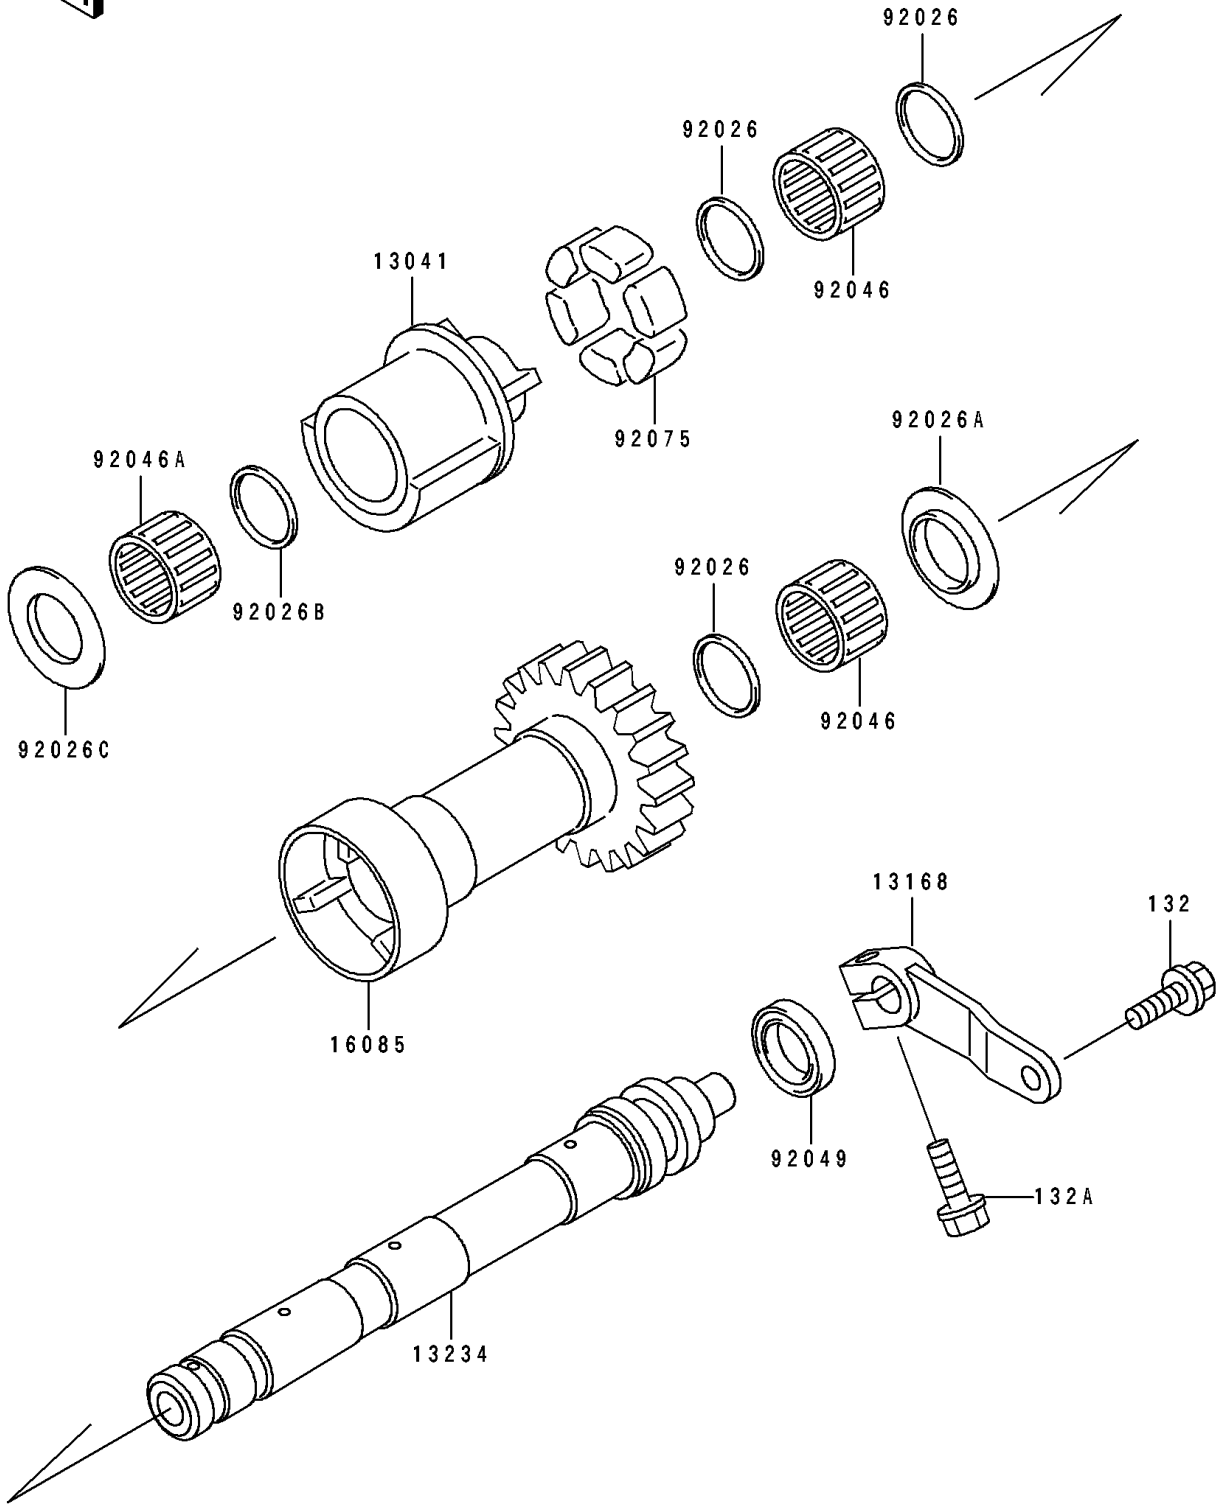

1995 ZR1100 Zephyr PARTS DIAGRAM

Balancer

E1323

1995 ZR1100 Zephyr PARTS LIST

Balancer

ITEM NAME	PART NUMBER	QUANTITY
BALANCER (Ref # 13041)	13041-1103	1
LEVER,BALANCER (Ref # 13168)	13168-1496	1
SHAFT-COMP,BALANCER,FR (Ref # 13234)	13234-1073	1
GEAR,BALANCER (Ref # 16085)	16085-1256	1
SPACER,21.3X24.3X1.5 (Ref # 92026)	92026-1213	3
SPACER,T=1.5 (Ref # 92026A)	92026-1214	1
SPACER,21.3X26X1 (Ref # 92026B)	92026-1223	1
SPACER (Ref # 92026C)	92026-1271	1
BEARING-NEEDLE,K21X25X17V2 (Ref # 92046)	92046-1105	2
BEARING-NEEDLE,K212824.5X (Ref # 92046A)	92046-1153	1
SEAL-OIL,S192705 (Ref # 92049)	92049-1174	1
DAMPER,BALANCER (Ref # 92075)	92075-1590	6
BOLT-FLANGED-SMALL (Ref # 132)	132E0616	1
BOLT-FLANGED-SMALL (Ref # 132A)	132E0620	1