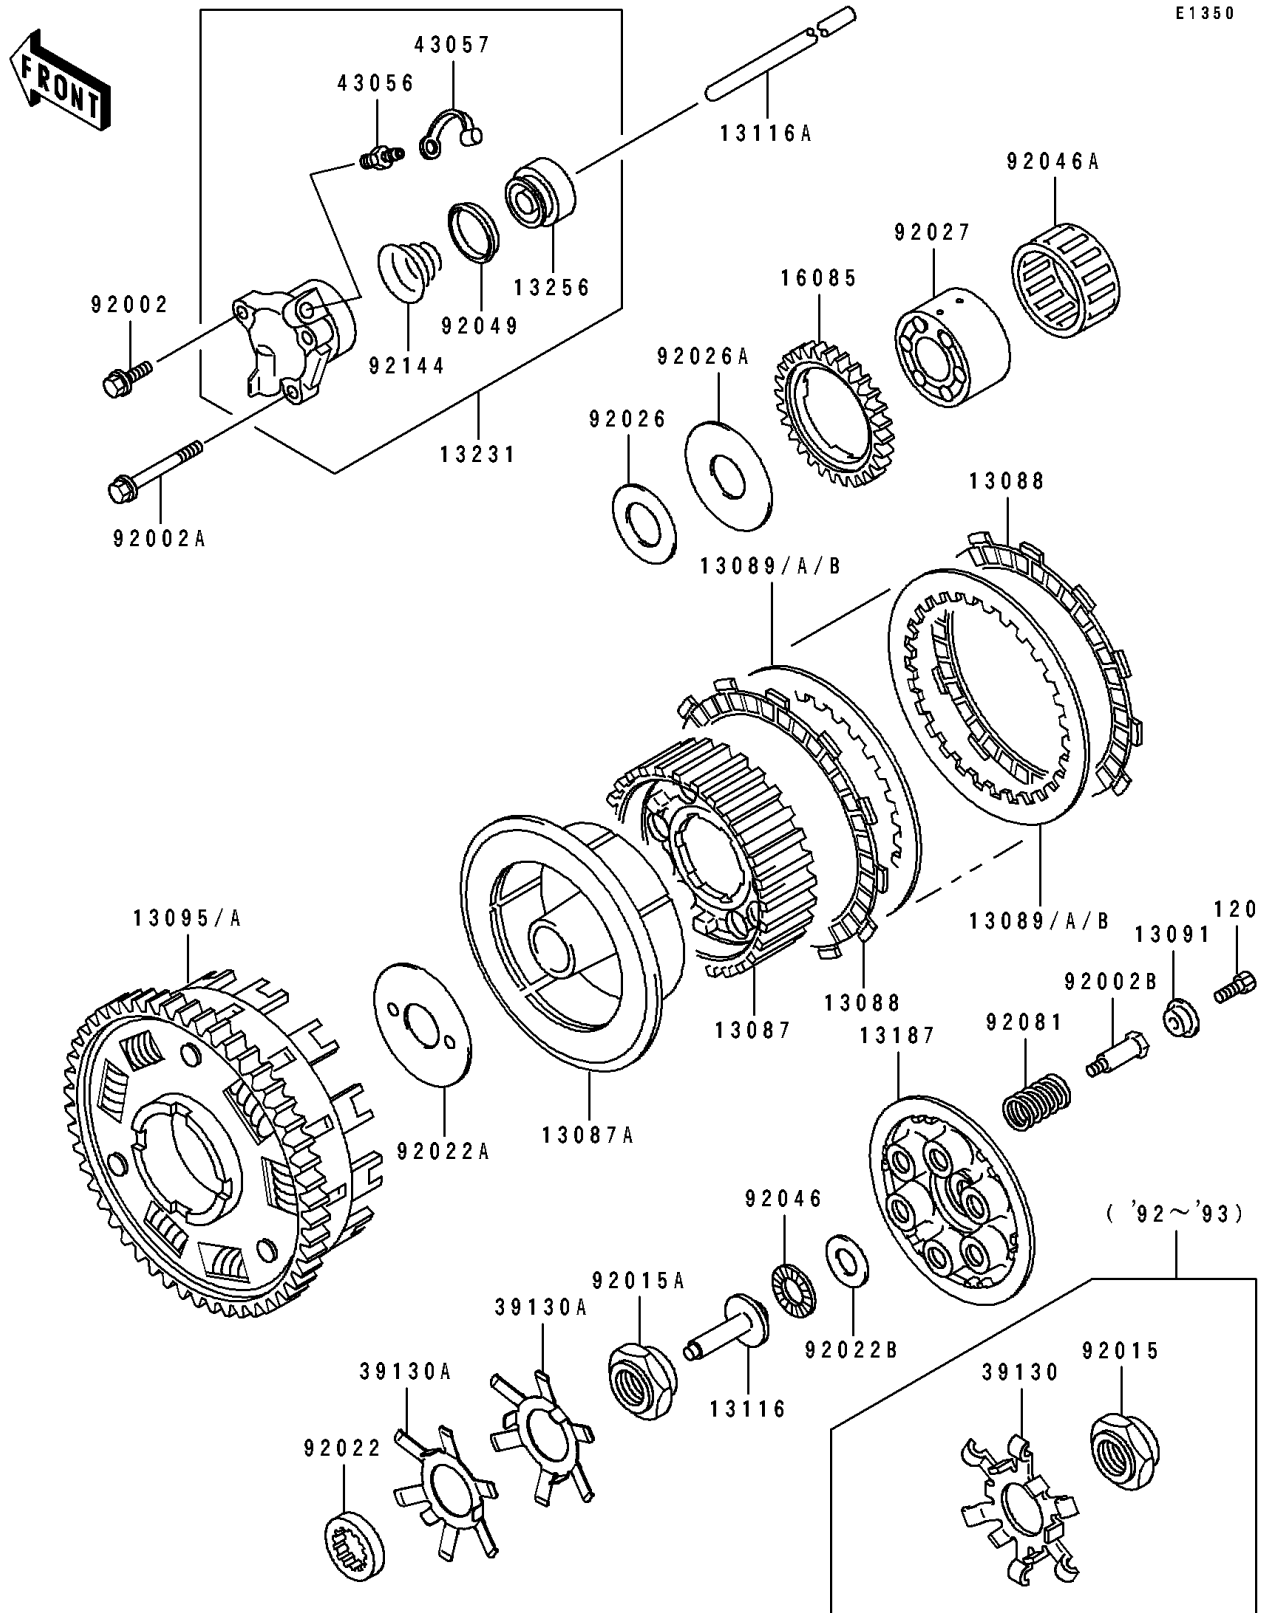

1992 ZR1100 Zephyr PARTS DIAGRAM

Clutch

1992 ZR1100 Zephyr PARTS LIST

Clutch

ITEM NAME	PART NUMBER	QUANTITY
HUB-CLUTCH (Ref # 13087)	13087-1072	1
HUB-CLUTCH (Ref # 13087A)	13087-1144	1
PLATE-FRICTION (Ref # 13088)	13088-1087	9
PLATE-CLUTCH,T=2.3 (Ref # 13089)	13089-1004	AR
PLATE-CLUTCH,T=2.6 (Ref # 13089A)	13089-1067	AR
PLATE-CLUTCH,T=2.0 (Ref # 13089B)	13089-1068	AR
HOLDER,CLUTCH SPRING (Ref # 13091)	13091-1041	6
HOUSING-COMP-CLUTCH (Ref # 13095)	13095-1252	1
ROD-PUSH,CLUTCH (Ref # 13116)	13116-1102	1
ROD-PUSH,L=312 (Ref # 13116A)	13116-1143	1
PLATE-CLUTCH OPERATING (Ref # 13187)	13187-1055	1
RELEASE-ASSY-CLUTCH (Ref # 13231)	13231-1068	1
PISTON,CLUTCH RELEASE (Ref # 13256)	13256-1051	1
GEAR,OIL PUMP,37T (Ref # 16085)	16085-1157	1
SPRING-LEAF (Ref # 39130)	39130-1054	1
BREATHER-BRAKE (Ref # 43056)	43056-1055	1
CAP-BREATHER (Ref # 43057)	43057-1001	1
BOLT,6X25 (Ref # 92002)	92002-1612	2
BOLT,6X85 (Ref # 92002A)	92002-1624	1
BOLT,CLUTCH (Ref # 92002B)	92002-1639	6
NUT (Ref # 92015)	92015-1538	1
WASHER,TOOTHED,25X40X5 (Ref # 92022)	92022-1114	1
WASHER,CLUTCH THRUST (Ref # 92022A)	92022-1221	1
WASHER,15.1X29X1.0 (Ref # 92022B)	92022-1463	1
SPACER,25X45X2.0 (Ref # 92026)	92026-1306	1
SPACER,25X62X2.0 (Ref # 92026A)	92026-1307	1
COLLAR,INPUTSHAFT (Ref # 92027)	92027-1967	1
BEARING-NEEDLE,AXK1102 (Ref # 92046)	92046-1052	1
BEARING-NEEDLE,K556020 (Ref # 92046A)	92046-1152	1

1992 ZR1100 Zephyr PARTS LIST

Clutch

ITEM NAME	PART NUMBER	QUANTITY
SEAL-OIL,PISTON (Ref # 92049)	92049-1165	1
SPRING,CLUTCH (Ref # 92081)	92081-1114	6
SPRING,CLUTCH RELEASE (Ref # 92144)	92144-1084	1
BOLT-SOCKET,6X16 (Ref # 120)	120Q0616	6