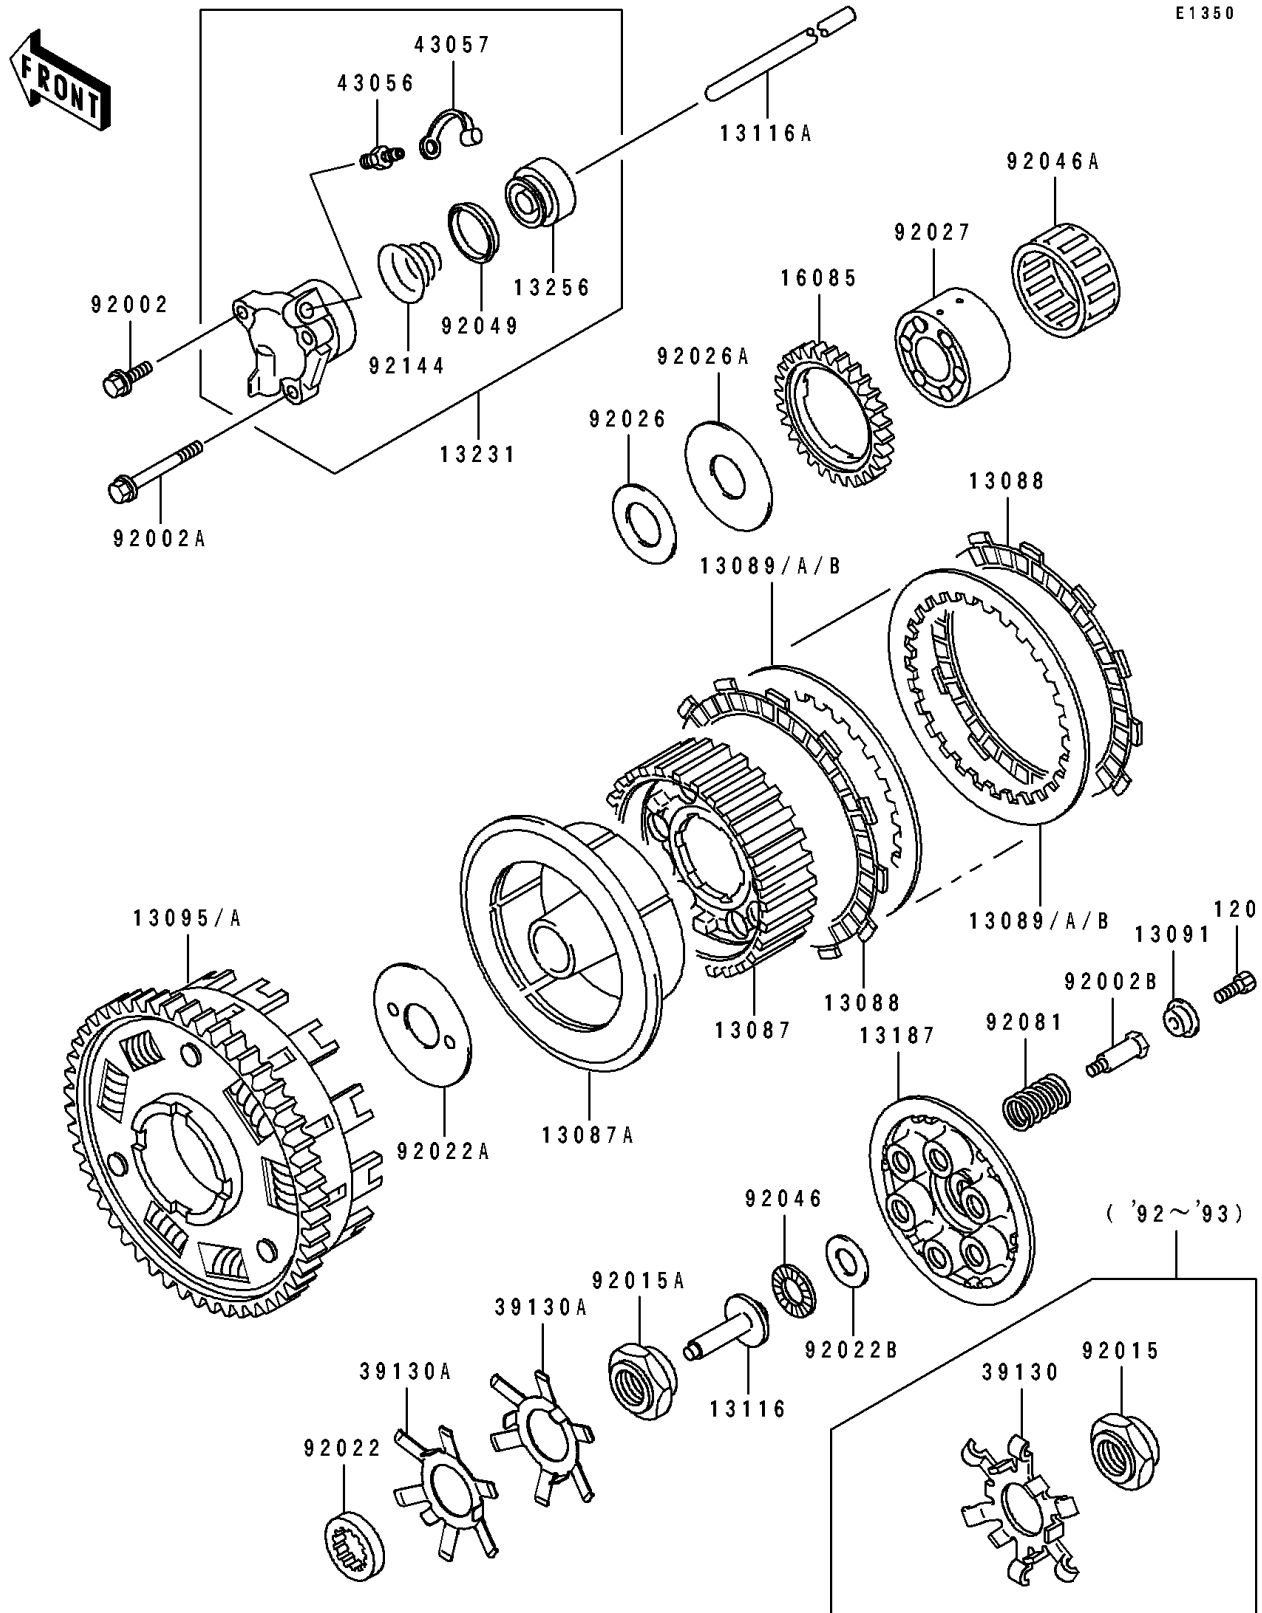

1994 ZR1100 Zephyr PARTS DIAGRAM

Clutch

E1350

1994 ZR1100 Zephyr PARTS LIST

Clutch

ITEM NAME	PART NUMBER	QUANTITY
HUB-CLUTCH (Ref # 13087)	13087-1072	1
HUB-CLUTCH (Ref # 13087A)	13087-1144	1
PLATE-FRICTION (Ref # 13088)	13088-1087	9
PLATE-CLUTCH,T=2.3 (Ref # 13089)	13089-1004	AR
PLATE-CLUTCH,T=2.6 (Ref # 13089A)	13089-1067	AR
PLATE-CLUTCH,T=2.0 (Ref # 13089B)	13089-1068	AR
HOLDER,CLUTCH SPRING (Ref # 13091)	13091-1041	6
HOUSING-COMP-CLUTCH (Ref # 13095)	13095-1252	1
ROD-PUSH,CLUTCH (Ref # 13116)	13116-1102	1
ROD-PUSH,L=312 (Ref # 13116A)	13116-1143	1
PLATE-CLUTCH OPERATING (Ref # 13187)	13187-1055	1
RELEASE-ASSY-CLUTCH (Ref # 13231)	13231-1068	1
PISTON,CLUTCH RELEASE (Ref # 13256)	13256-1051	1
GEAR,OIL PUMP,37T (Ref # 16085)	16085-1157	1
SPRING-LEAF (Ref # 39130A)	39130-1071	2
BREATHER-BRAKE (Ref # 43056)	43056-1055	1
CAP-BREATHER (Ref # 43057)	43057-1001	1
BOLT,6X25 (Ref # 92002)	92002-1612	2
BOLT,6X85 (Ref # 92002A)	92002-1624	1
BOLT,CLUTCH (Ref # 92002B)	92002-1639	6
NUT (Ref # 92015A)	92015-1929	1
WASHER,TOOTHED,25X40X5 (Ref # 92022)	92022-1114	1
WASHER,CLUTCH THRUST (Ref # 92022A)	92022-1221	1
WASHER,15.1X29X1.0 (Ref # 92022B)	92022-1463	1
SPACER,25X45X2.0 (Ref # 92026)	92026-1306	1
SPACER,25X62X2.0 (Ref # 92026A)	92026-1307	1
COLLAR,INPUTSHAFT (Ref # 92027)	92027-1967	1
BEARING-NEEDLE,AXK1102 (Ref # 92046)	92046-1052	1
BEARING-NEEDLE,K556020 (Ref # 92046A)	92046-1152	1

1994 ZR1100 Zephyr PARTS LIST

Clutch

ITEM NAME	PART NUMBER	QUANTITY
SEAL-OIL,PISTON (Ref # 92049)	92049-1165	1
SPRING,CLUTCH (Ref # 92081)	92081-1114	6
SPRING,CLUTCH RELEASE (Ref # 92144)	92144-1084	1
BOLT-SOCKET,6X16 (Ref # 120)	120Q0616	6