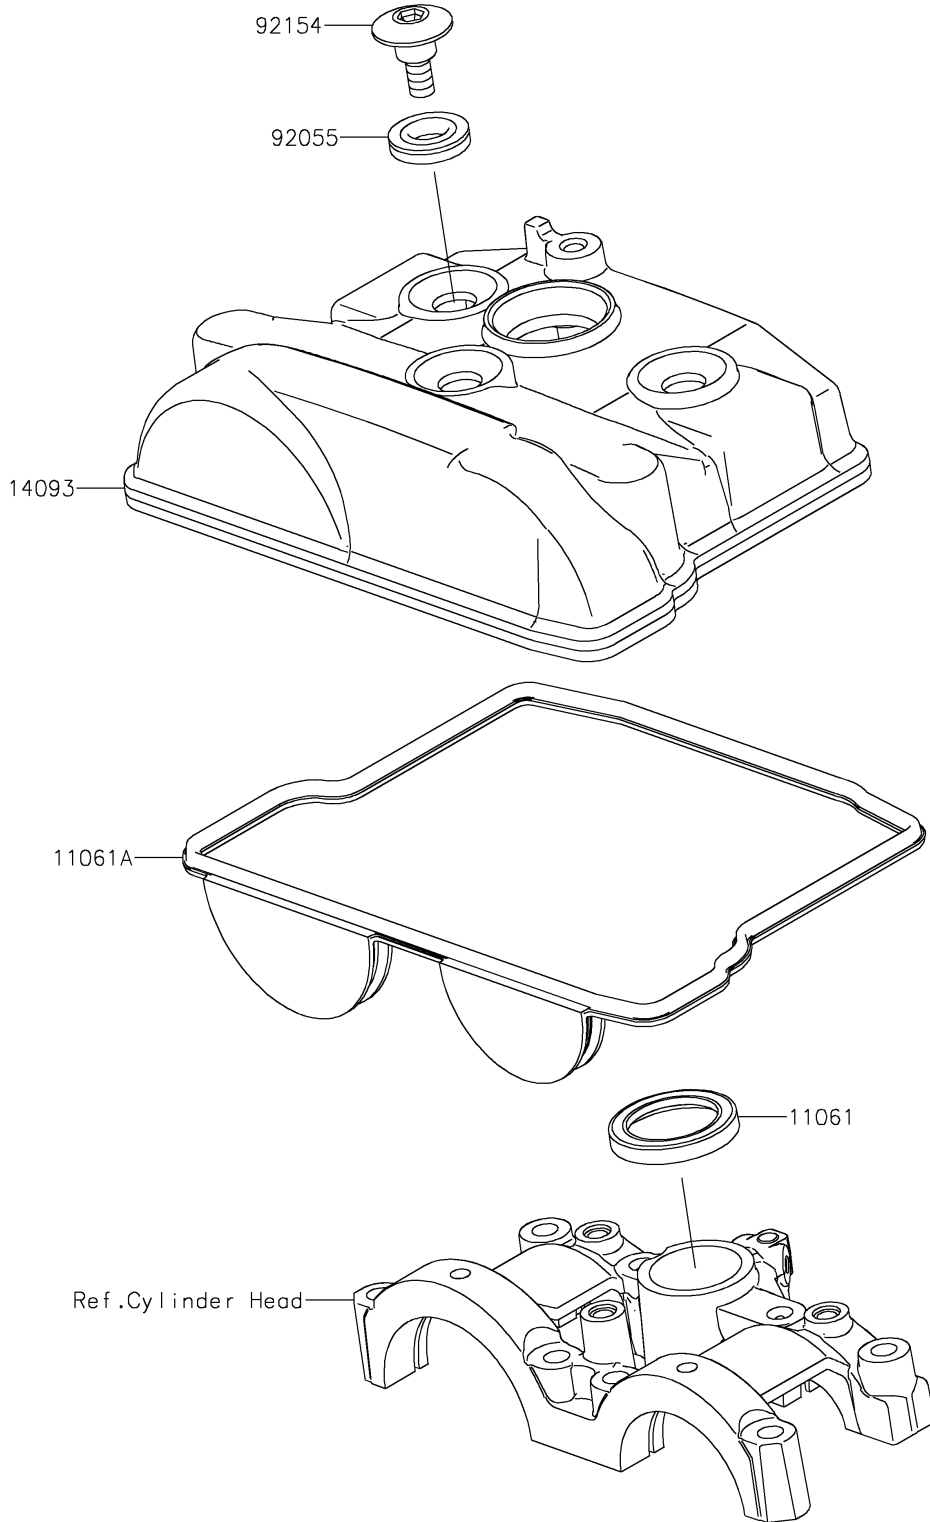

# 2021 KX™ 250X PARTS DIAGRAM

## Cylinder Head Cover

E1112

### Cylinder Head Cover

| ITEM NAME                            | PART NUMBER | QUANTITY |
|--------------------------------------|-------------|----------|
| GASKET,PLUG HOLE (Ref # 11061)       | 11061-1197  | 1        |
| GASKET,HEAD COVER (Ref # 11061A)     | 11061-1392  | 1        |
| COVER,HEAD (Ref # 14093)             | 14093-1050  | 1        |
| RING-O,HEAD COVER BOLT (Ref # 92055) | 92055-1352  | 3        |
| BOLT,SOCKET,6MM (Ref # 92154)        | 92154-2094  | 3        |