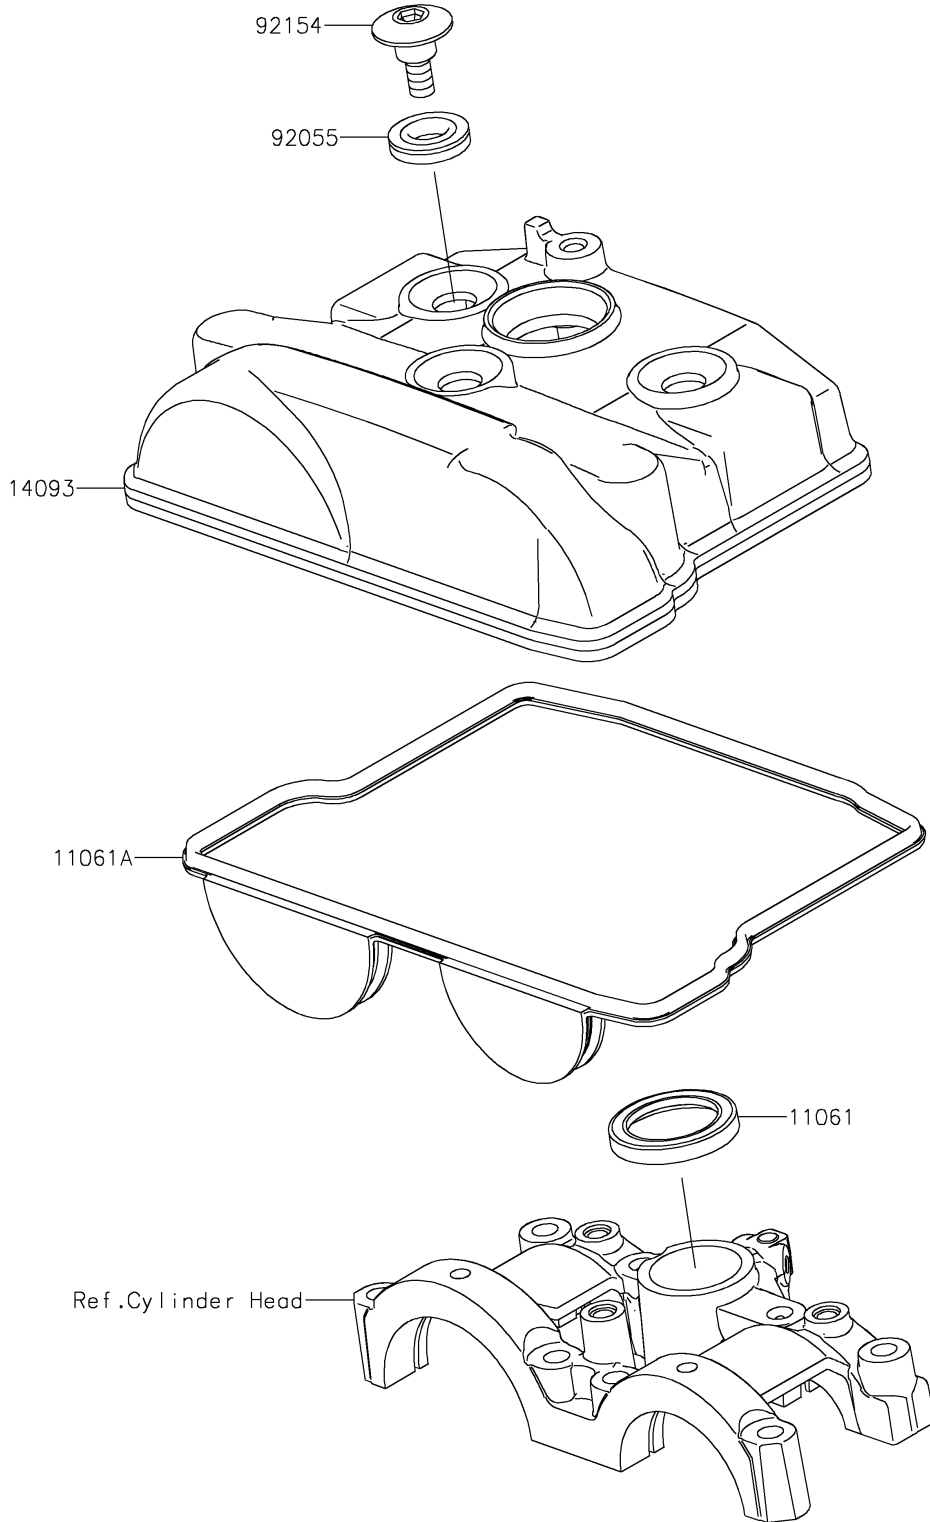

# 2022 KX™ 250X PARTS DIAGRAM

## Cylinder Head Cover

E1112

### Cylinder Head Cover

ITEM NAME	PART NUMBER	QUANTITY
GASKET,PLUG HOLE (Ref # 11061)	11061-1197	1
GASKET,HEAD COVER (Ref # 11061A)	11061-1392	1
COVER,HEAD (Ref # 14093)	14093-1050	1
RING-O,HEAD COVER BOLT (Ref # 92055)	92055-1352	3
BOLT,SOCKET,6MM (Ref # 92154)	92154-2094	3