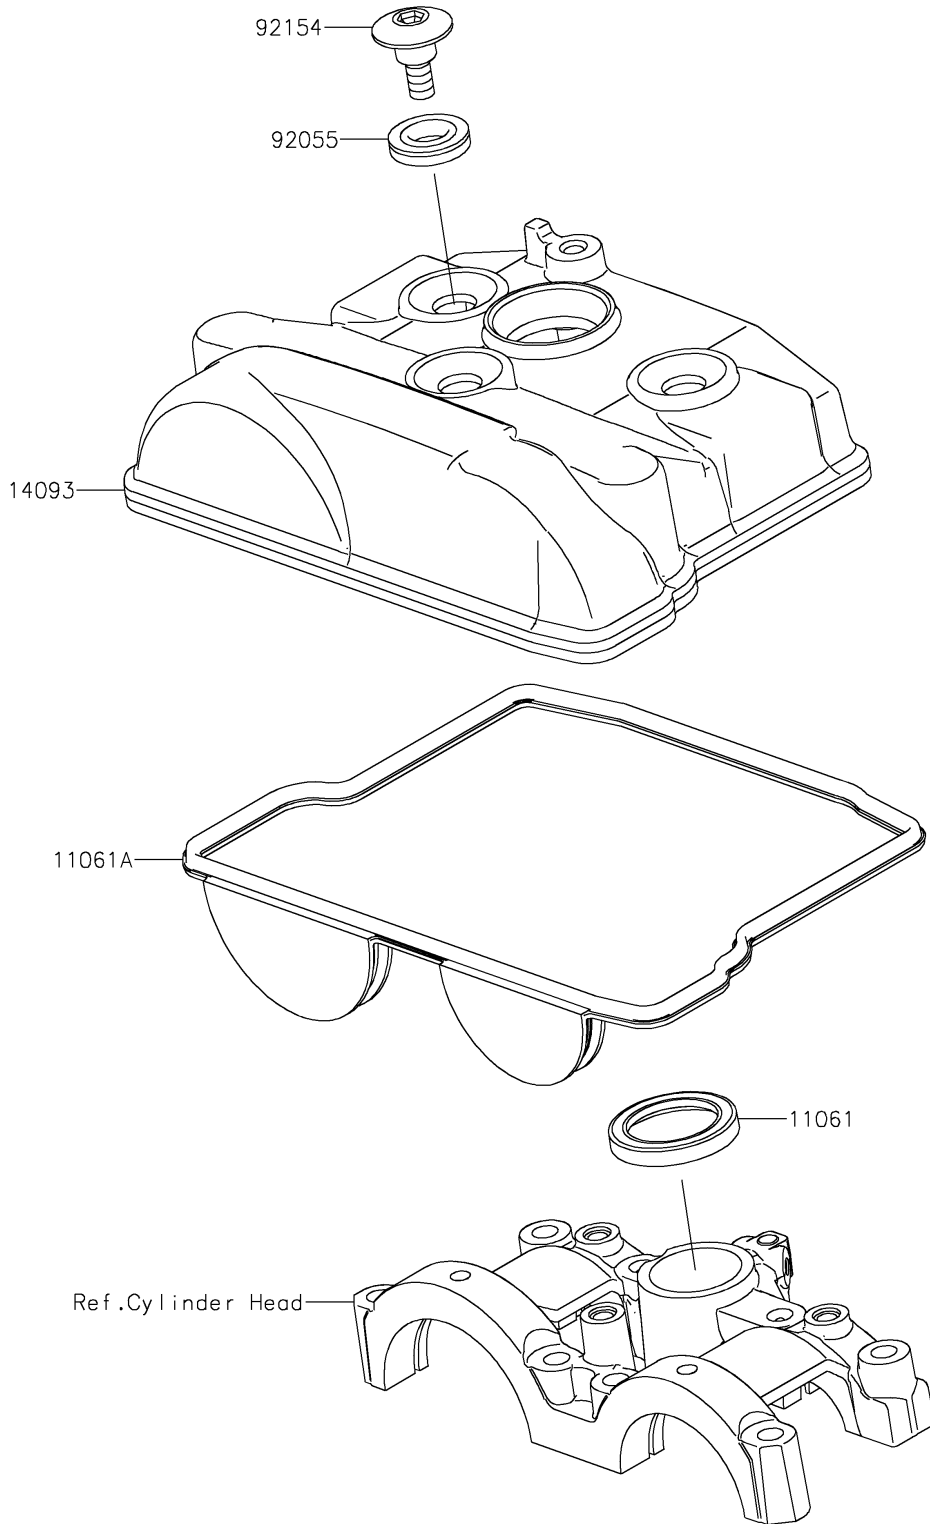

# 2023 KX™ 250X PARTS DIAGRAM

## Cylinder Head Cover

E1112

### Cylinder Head Cover

ITEM NAME	PART NUMBER	QUANTITY
GASKET,PLUG HOLE (Ref # 11061)	11061-1197	1
GASKET,HEAD COVER (Ref # 11061A)	11061-1392	1
COVER,HEAD (Ref # 14093)	14093-1050	1
RING-O,HEAD COVER BOLT (Ref # 92055)	92055-1352	3
BOLT,SOCKET,6MM (Ref # 92154)	92154-2094	3