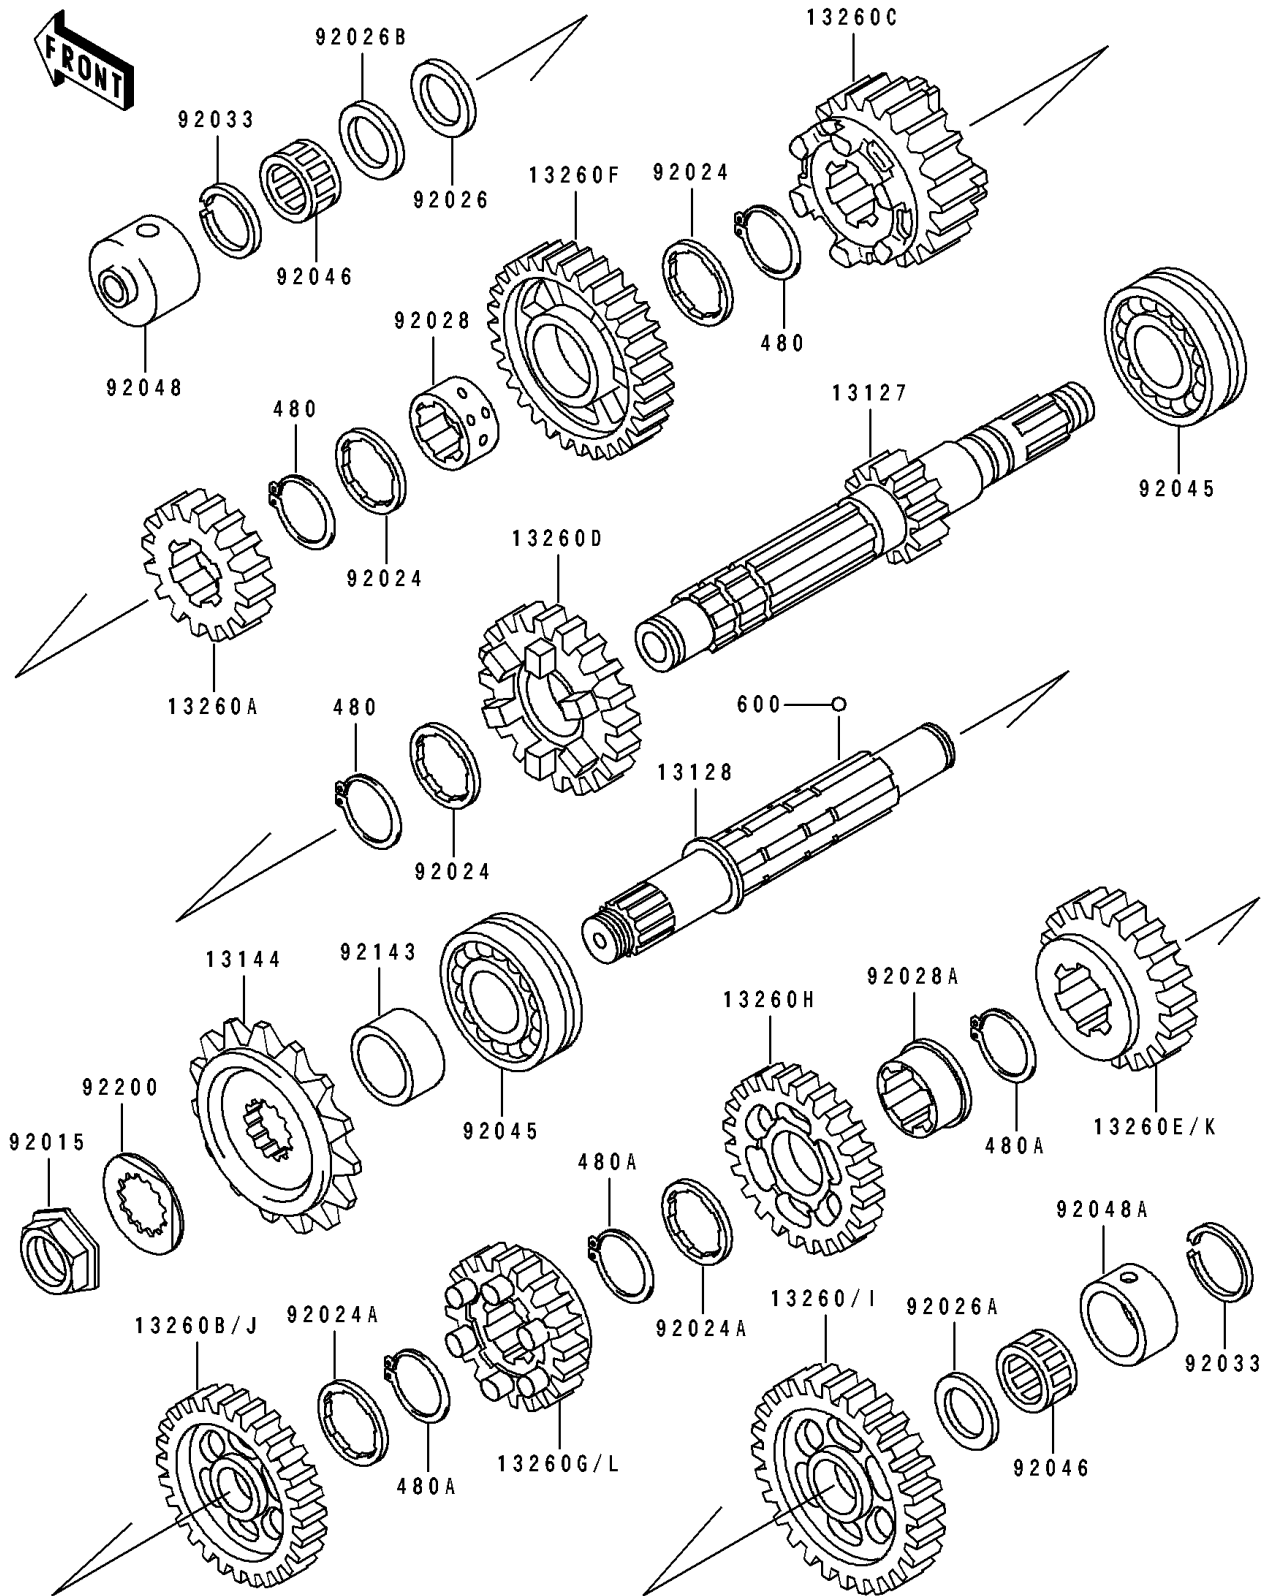

1993 ZR1100 Zephyr PARTS DIAGRAM

Transmission

E1361

1993 ZR1100 Zephyr PARTS LIST

Transmission

ITEM NAME	PART NUMBER	QUANTITY
SHAFT-TRANSMISSION INPUT,16T (Ref # 13127)	13127-1215	1
SHAFT-TRANSMISSION OUTPUT (Ref # 13128)	13128-1187	1
SPROCKET-OUTPUT,16T (Ref # 13144)	13144-1200	1
GEAR,INPUT 2ND,21T (Ref # 13260A)	13260-1253	1
GEAR,INPUT 3RD,24T (Ref # 13260C)	13260-1255	1
GEAR,INPUT 4TH,27T (Ref # 13260D)	13260-1257	1
GEAR,INPUT TOP,29T (Ref # 13260F)	13260-1259	1
GEAR,OUTPUT 3RD,31T (Ref # 13260H)	13260-1286	1
GEAR,OUTPUT LOW,40T (Ref # 13260I)	13260-1303	1
GEAR,OUTPUT 2ND,35T (Ref # 13260J)	13260-1304	1
GEAR,OUTPUT 4TH,29T (Ref # 13260K)	13260-1305	1
GEAR,OUTPUT TOP,27T (Ref # 13260L)	13260-1306	1
NUT,20MM (Ref # 92015)	92015-1210	1
WASHER,TOOTHED,26X35.5X1.5 (Ref # 92024)	92024-042	3
WASHER,TOOTHED,30.3X40X1.5 (Ref # 92024A)	92024-043	2
SPACER,22X35.5X1.0 (Ref # 92026)	92026-1020	1
SPACER,22X35.5X2.4 (Ref # 92026A)	92026-1225	1
SPACER,22X35.5X1.8 (Ref # 92026B)	92026-1226	1
BUSHING,TOP GEAR (Ref # 92028)	92028-1124	1
BUSHING (Ref # 92028A)	92028-1403	1
RING-SNAP,20X25.5X1.2 (Ref # 92033)	92033-025	2
BEARING-BALL (Ref # 92045)	92045-1197	2
BEARING-NEEDLE,FWF-223014 (Ref # 92046)	92046-031	2
RACE,INPUT SHAFT (Ref # 92048)	92048-1052	1
RACE,30X38X15 (Ref # 92048A)	92048-1053	1
COLLAR,30X40X38 (Ref # 92143)	92143-1558	1
WASHER,TOOTHED,23.9X45X1.0 (Ref # 92200)	92200-1234	1
CIRCLIP-TYPE-C,28MM (Ref # 480)	480J2800	3
CIRCLIP (Ref # 480A)	480J2900	3

1993 ZR1100 Zephyr PARTS LIST

Transmission

ITEM NAME	PART NUMBER	QUANTITY
BALL-STEEL,5/32" (Ref # 600)	600A0500	3