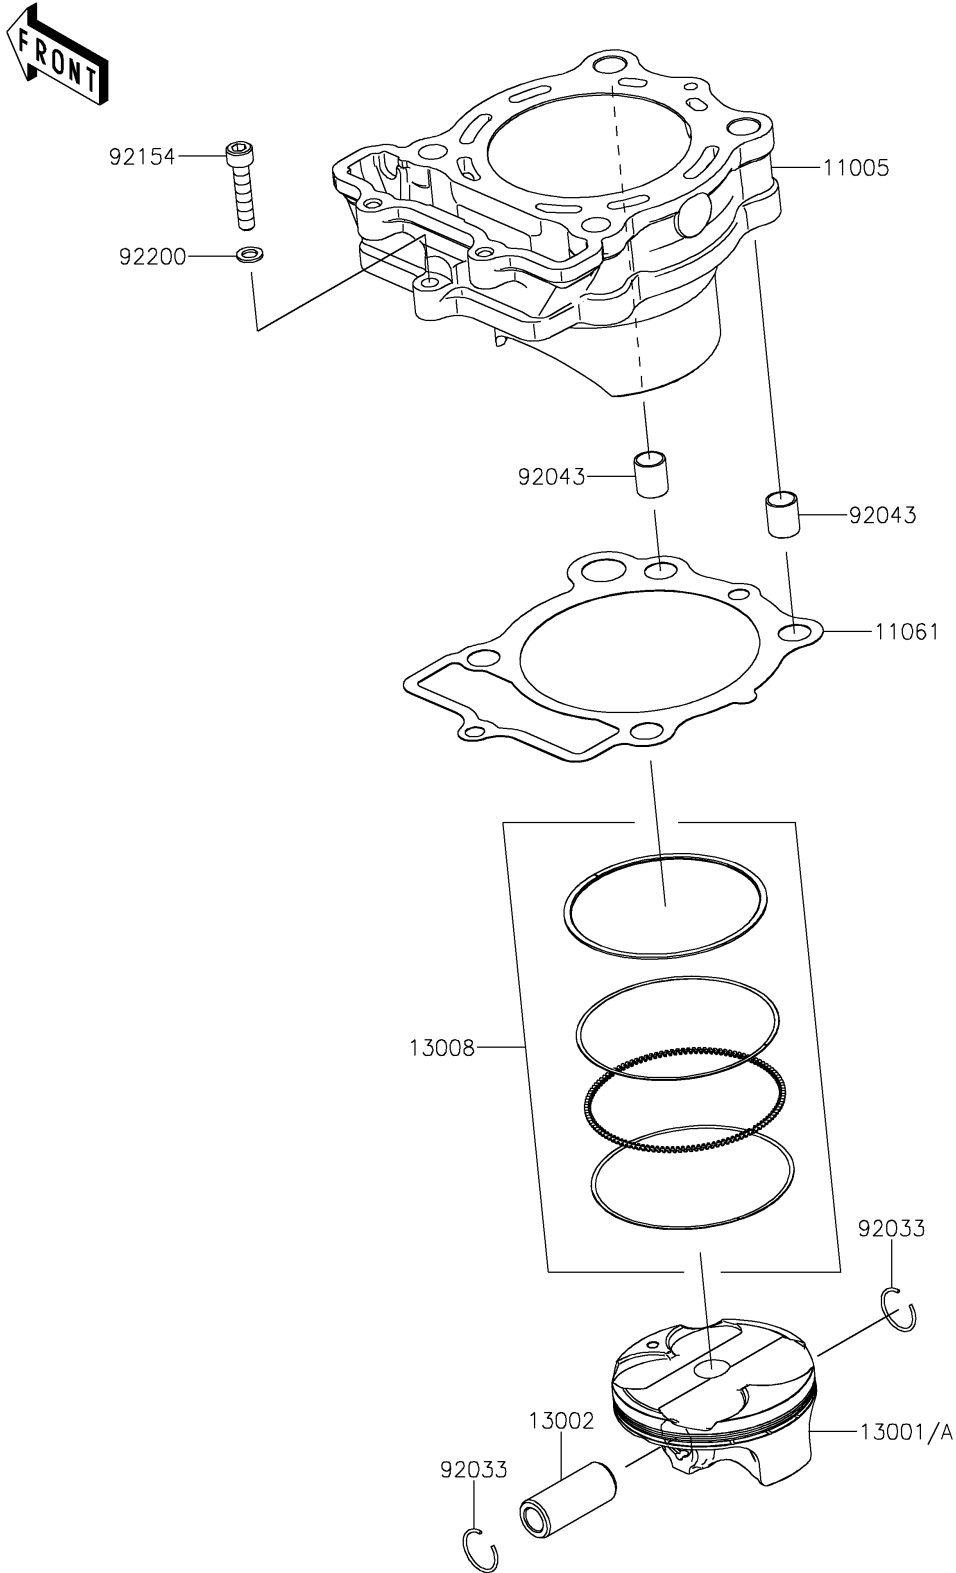

# 2021 KX™ 250X PARTS DIAGRAM

Cylinder/Piston(s)

E1120

## 2021 KX™ 250X PARTS LIST

Cylinder/Piston(s)

ITEM NAME	PART NUMBER	QUANTITY
CYLINDER-ENGINE (Ref # 11005)	11005-0717	1
GASKET,CYLINDER BASE (Ref # 11061)	11061-1198	1
PISTON-ENGINE (Ref # 13001)	13001-0820	1
PIN-PISTON (Ref # 13002)	13002-0721	1
RING-SET-PISTON (Ref # 13008)	13008-0585	1
RING-SNAP,PISTON PIN (Ref # 92033)	92033-1161	2
PIN,10.1X12X14 (Ref # 92043)	92043-4009	2
BOLT,SOCKET,6X30 (Ref # 92154)	92154-4181	1
WASHER,6.1X10.0X1.0 (Ref # 92200)	92200-0190	1