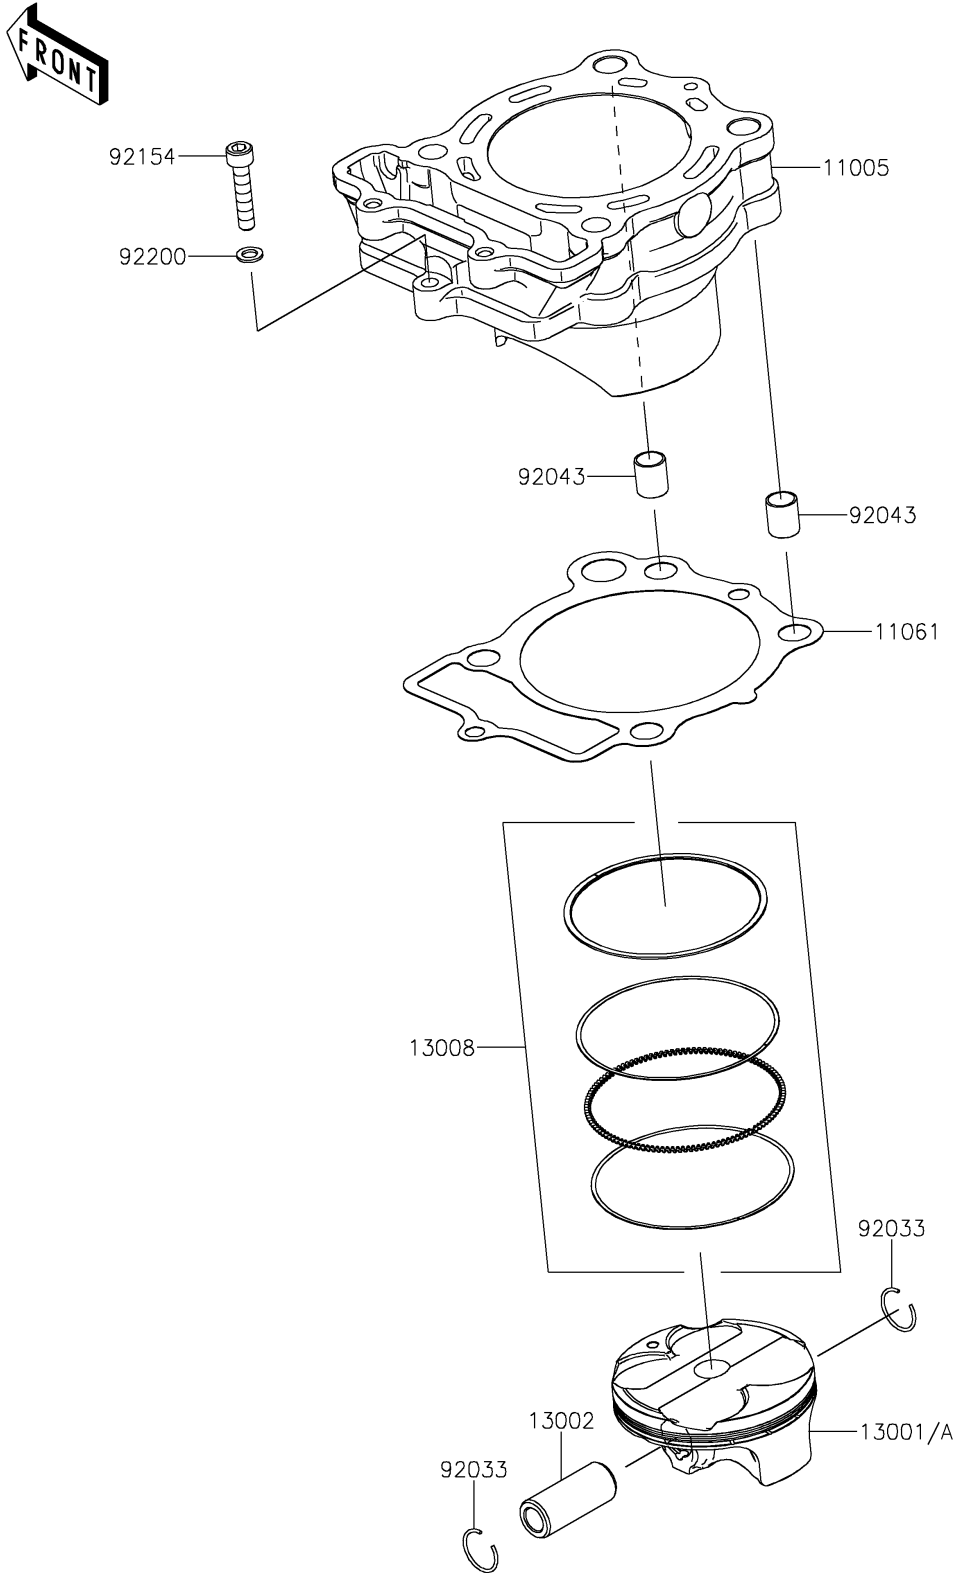

2023 KX™ 250X PARTS DIAGRAM

Cylinder/Piston(s)

E1120

2023 KX™ 250X PARTS LIST

Cylinder/Piston(s)

ITEM NAME	PART NUMBER	QUANTITY
CYLINDER-ENGINE (Ref # 11005)	11005-0717	1
GASKET,CYLINDER BASE (Ref # 11061)	11061-1198	1
PISTON-ENGINE (Ref # 13001)	13001-0820	1
PISTON-ENGINE (Ref # 13001A)	13001-0838	1
PIN-PISTON (Ref # 13002)	13002-0721	1
RING-SET-PISTON (Ref # 13008)	13008-0585	1
RING-SNAP,PISTON PIN (Ref # 92033)	92033-1161	2
PIN,10.1X12X14 (Ref # 92043)	92043-4009	2
BOLT,SOCKET,6X30 (Ref # 92154)	92154-4181	1
WASHER,6.1X10.0X1.0 (Ref # 92200)	92200-0190	1