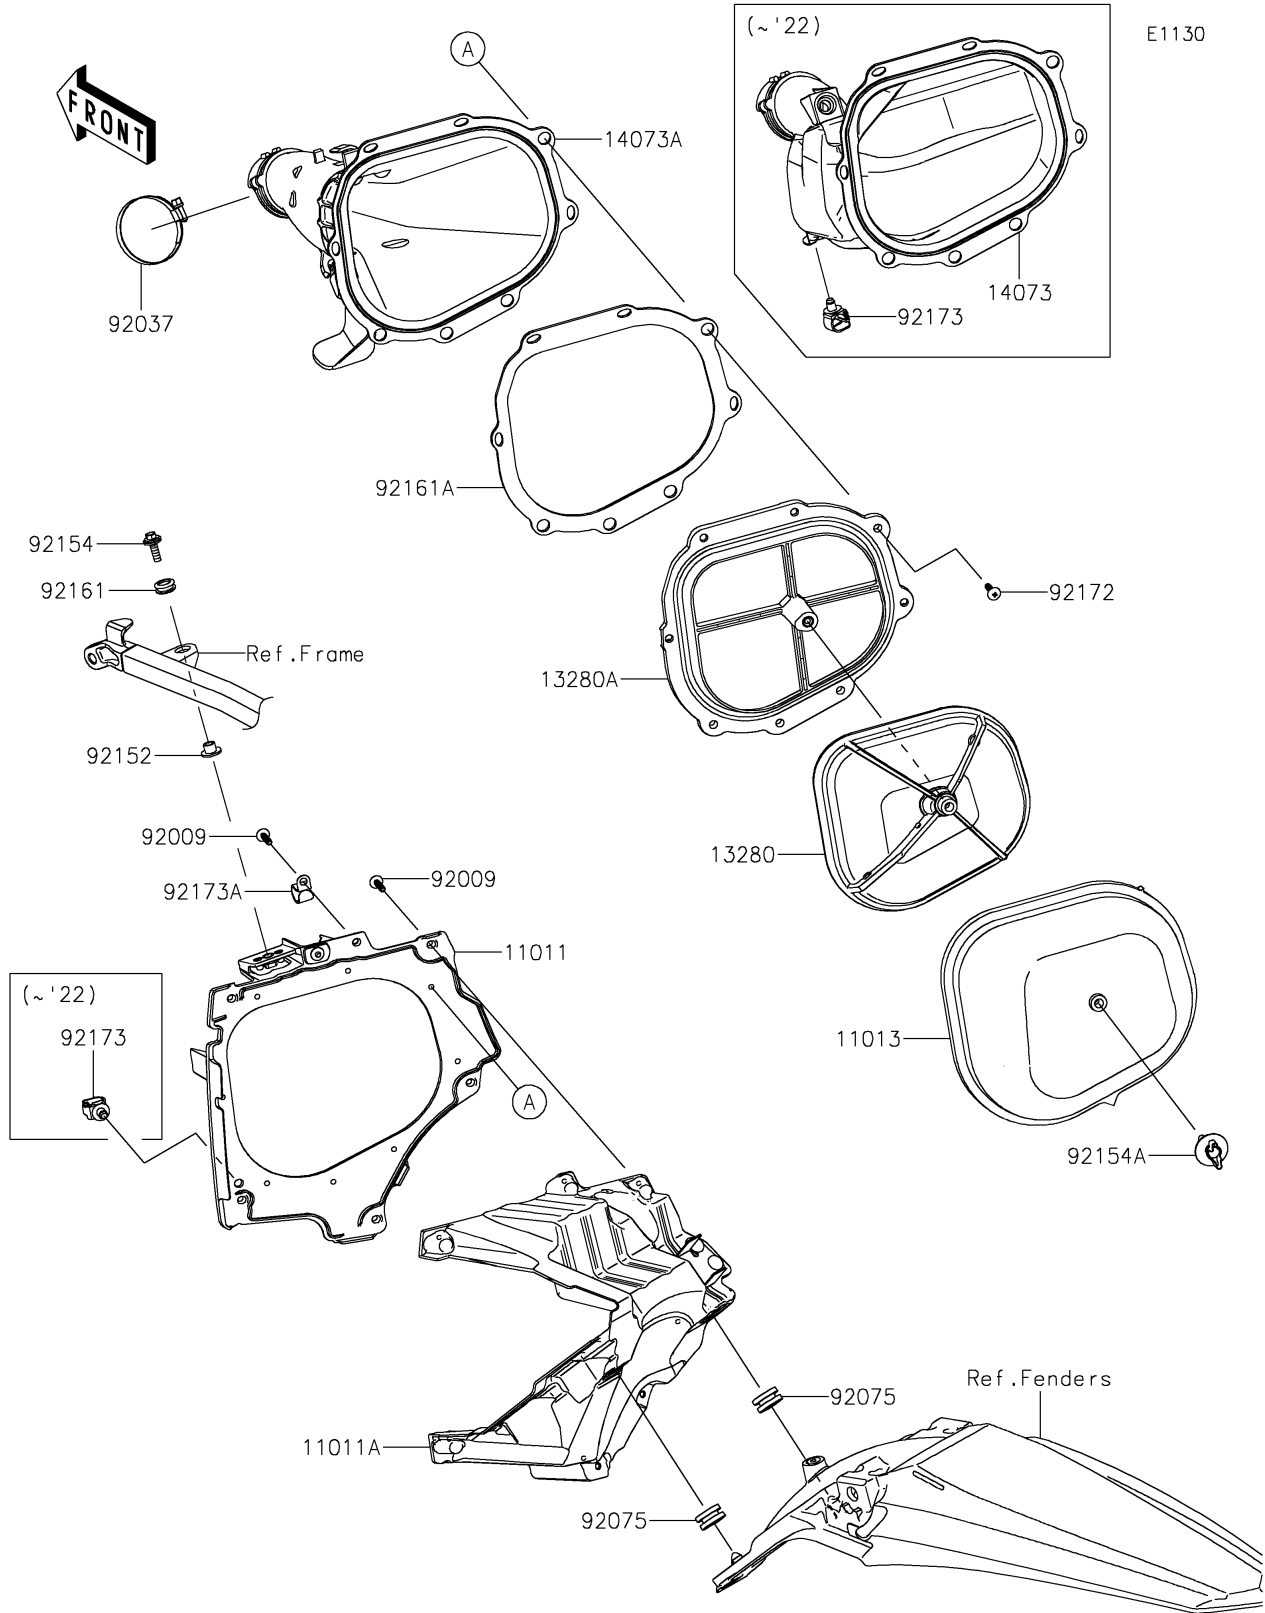

2021 KX™ 250X PARTS DIAGRAM

Air Cleaner

2021 KX™ 250X PARTS LIST

Air Cleaner

ITEM NAME	PART NUMBER	QUANTITY
CASE-AIR FILTER,FR,L.GREEN (Ref # 11011)	11011-0948-290	1
CASE-AIR FILTER,RR,L.GREEN (Ref # 11011A)	11011-0949-290	1
ELEMENT-AIR FILTER (Ref # 11013)	11013-0811	1
HOLDER,ELEMENT BASE (Ref # 13280)	13280-0913	1
HOLDER,ELEMENT BASE (Ref # 13280A)	13280-0988	1
DUCT (Ref # 14073)	14073-1869	1
SCREW,TAPPING,5X20 (Ref # 92009)	92009-1993	6
CLAMP,RESERVE TANK (Ref # 92037)	92037-1586	1
DAMPER,10X24X12 (Ref # 92075)	92075-1690	2
COLLAR (Ref # 92152)	92152-1449	1
BOLT,FLANGED,6X20 (Ref # 92154)	92154-1268	1
BOLT,WING,6X35 (Ref # 92154A)	92154-2943	1
DAMPER (Ref # 92161)	92161-0266	1
DAMPER,HOLDER (Ref # 92161A)	92161-2319	1
SCREW,TAPPING,5X20 (Ref # 92172)	92172-0382	8
CLAMP,12MM DIA. (Ref # 92173)	92173-0736	2
CLAMP (Ref # 92173A)	92173-1549	1