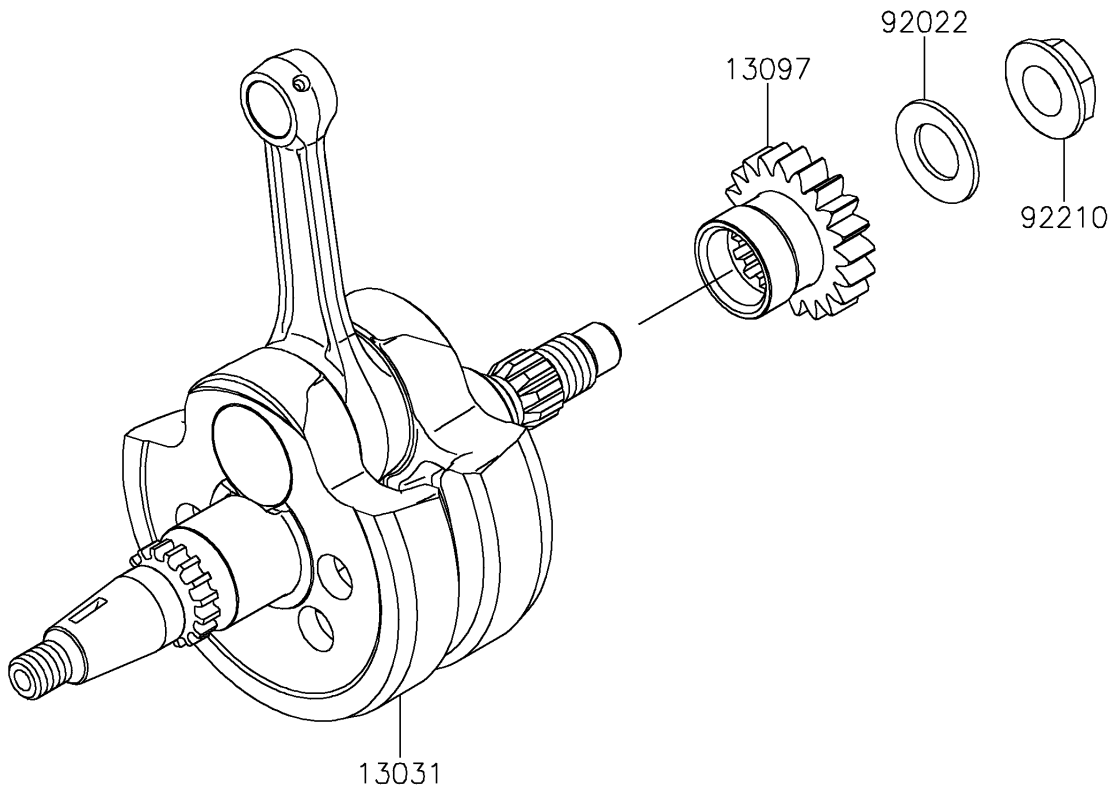

# 2021 KX™ 250X PARTS DIAGRAM

Crankshaft

E1321

## 2021 KX™ 250X PARTS LIST

### Crankshaft

ITEM NAME	PART NUMBER	QUANTITY
CRANKSHAFT-COMP (Ref # 13031)	13031-1539	1
GEAR-PRIMARY SPUR,20T (Ref # 13097)	13097-0617	1
WASHER,16.3X29X1.75 (Ref # 92022)	92022-1356	1
NUT,LEFT HANDED,16MM (Ref # 92210)	92210-0350	1