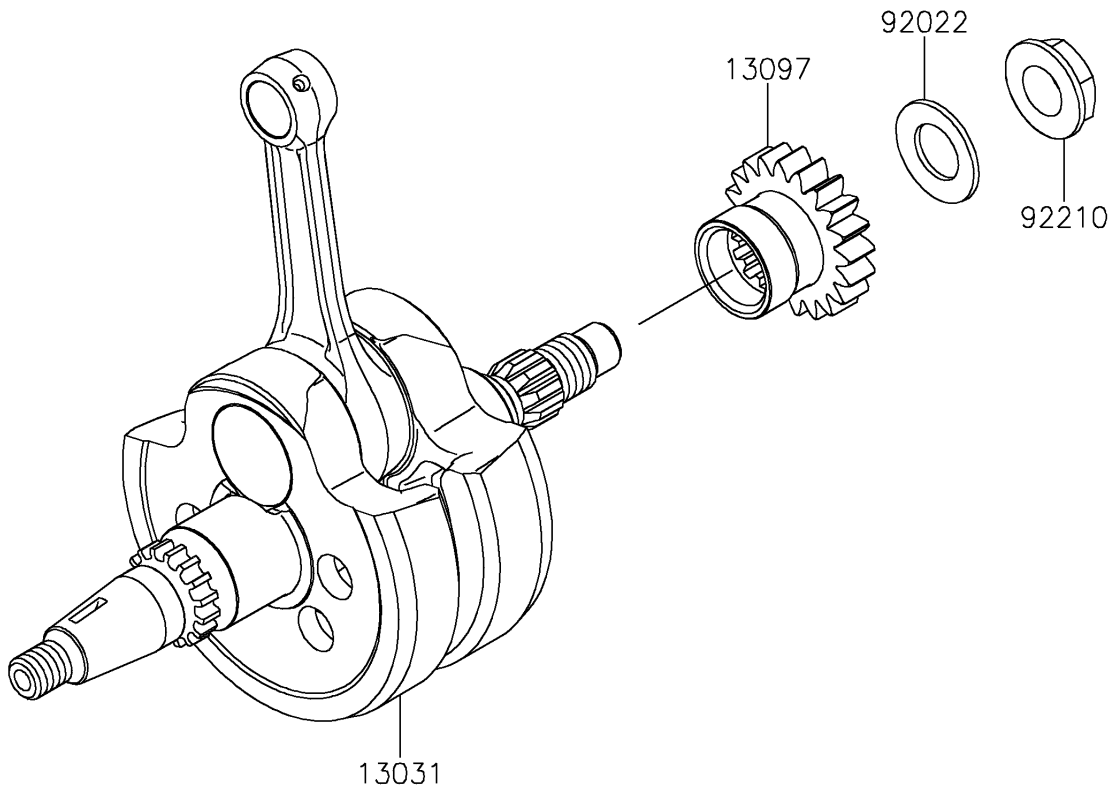

2022 KX™ 250X PARTS DIAGRAM

Crankshaft

E1321

2022 KX™ 250X PARTS LIST

Crankshaft

ITEM NAME	PART NUMBER	QUANTITY
CRANKSHAFT-COMP (Ref # 13031)	13031-1539	1
GEAR-PRIMARY SPUR,20T (Ref # 13097)	13097-0617	1
WASHER,16.3X29X1.75 (Ref # 92022)	92022-1356	1
NUT,LEFT HANDED,16MM (Ref # 92210)	92210-0350	1