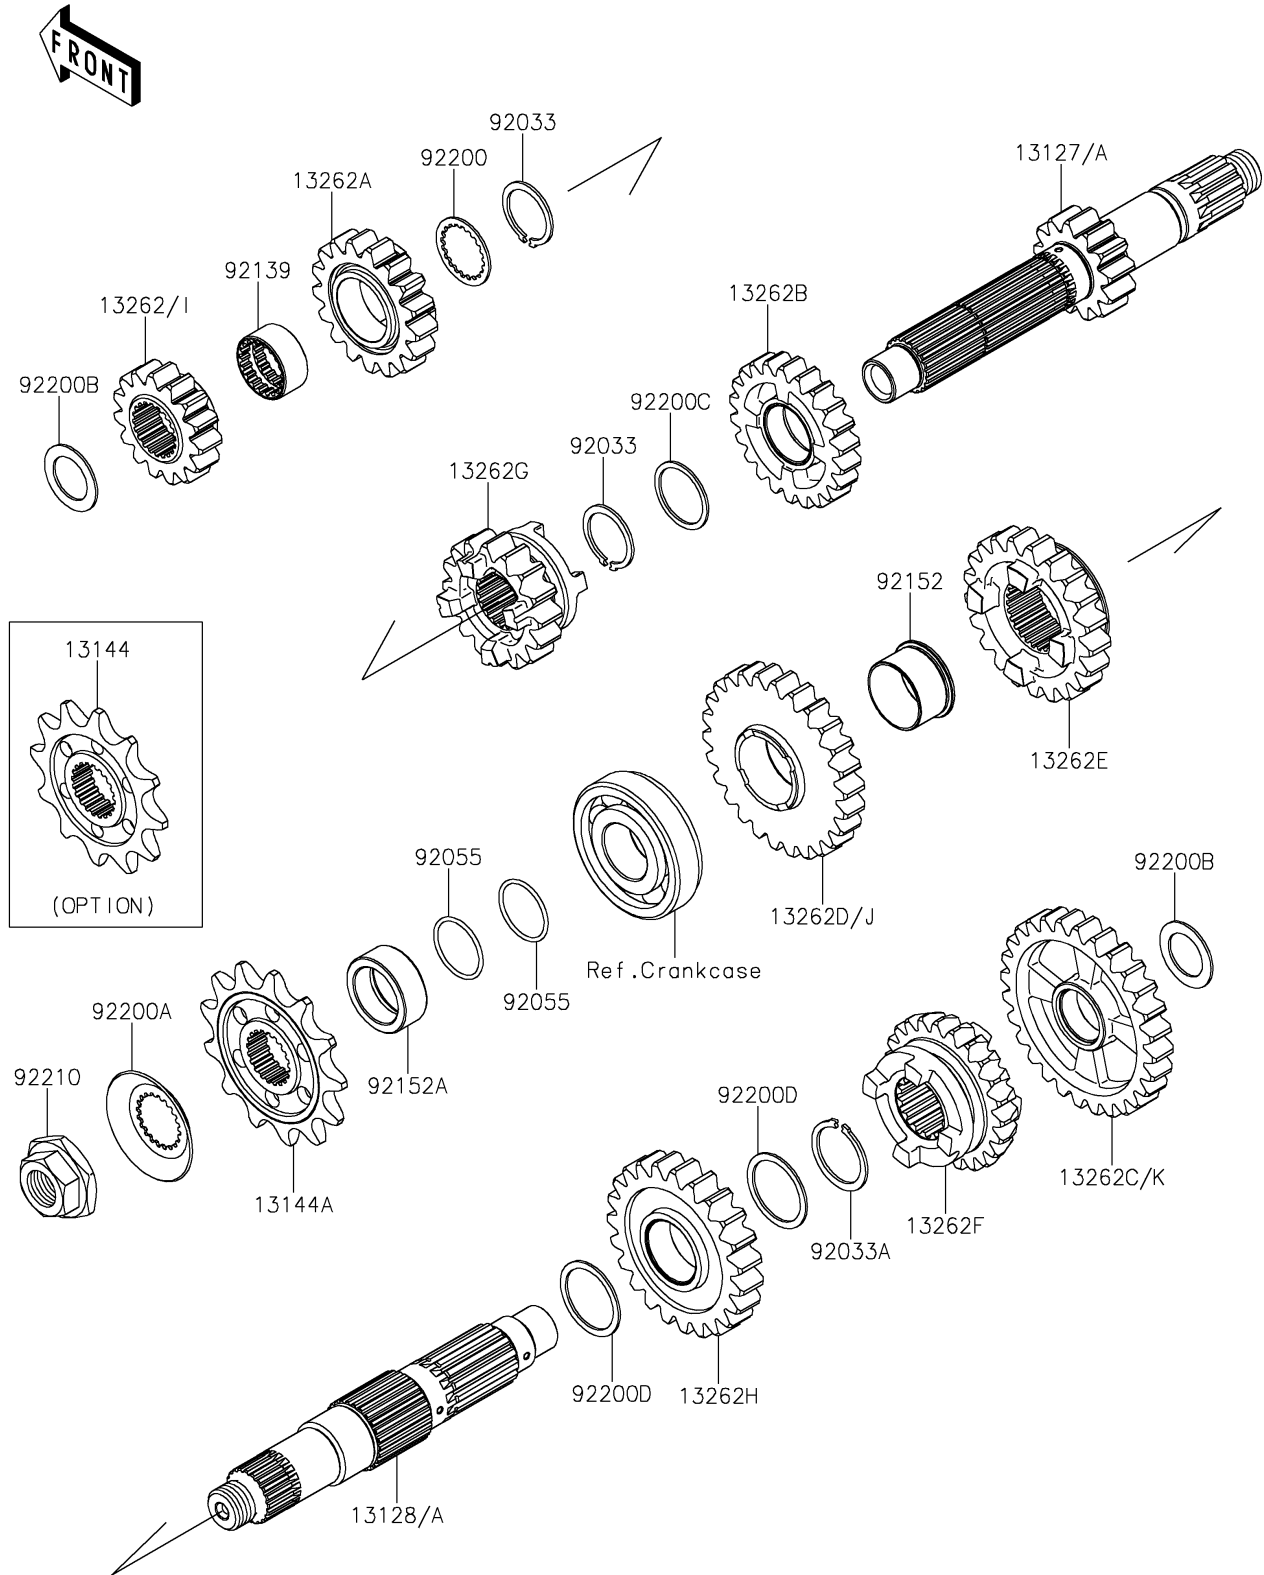

2021 KX™ 250X PARTS DIAGRAM

Transmission

E1361

2021 KX™ 250X PARTS LIST

Transmission

ITEM NAME	PART NUMBER	QUANTITY
SHAFT-TRANSMISSION INPUT,13T (Ref # 13127)	13127-0709	1
SHAFT-TRANSMISSION OUTPUT (Ref # 13128)	13128-0718	1
SPROCKET-OUTPUT,12T (Ref # 13144)	13144-0036	1
SPROCKET-OUTPUT,13T (Ref # 13144A)	13144-0064	1
GEAR,INPUT 2ND,15T (Ref # 13262)	13262-1460	1
GEAR,INPUT 4TH,17T (Ref # 13262A)	13262-1462	1
GEAR,INPUT 5TH,22T (Ref # 13262B)	13262-1463	1
GEAR,OUTPUT LOW,28T (Ref # 13262C)	13262-1464	1
GEAR,OUTPUT 2ND,26T (Ref # 13262D)	13262-1465	1
GEAR,OUTPUT 4TH,21T (Ref # 13262E)	13262-1467	1
GEAR,OUTPUT 5TH,23T (Ref # 13262F)	13262-1468	1
GEAR,INPUT 3RD,16T (Ref # 13262G)	13262-1565	1
GEAR,OUTPUT 3RD,23T (Ref # 13262H)	13262-1566	1
RING-SNAP (Ref # 92033)	92033-0057	2
RING-SNAP (Ref # 92033A)	92033-1270	1
RING-O,19.5X1.5 (Ref # 92055)	92055-055	2
BUSHING (Ref # 92139)	92139-0241	1
COLLAR (Ref # 92152)	92152-1606	1
COLLAR,22X30X11.4 (Ref # 92152A)	92152-2289	1
WASHER,22X26.6X1 (Ref # 92200)	92200-0442	1
WASHER,20X46 (Ref # 92200A)	92200-0723	1
WASHER,17.3X26X1 (Ref # 92200B)	92200-2368	2
WASHER,22.3X26.5X1 (Ref # 92200C)	92200-2369	1
WASHER,24.3X29.5X1 (Ref # 92200D)	92200-2370	2
NUT,16MM (Ref # 92210)	92210-0721	1