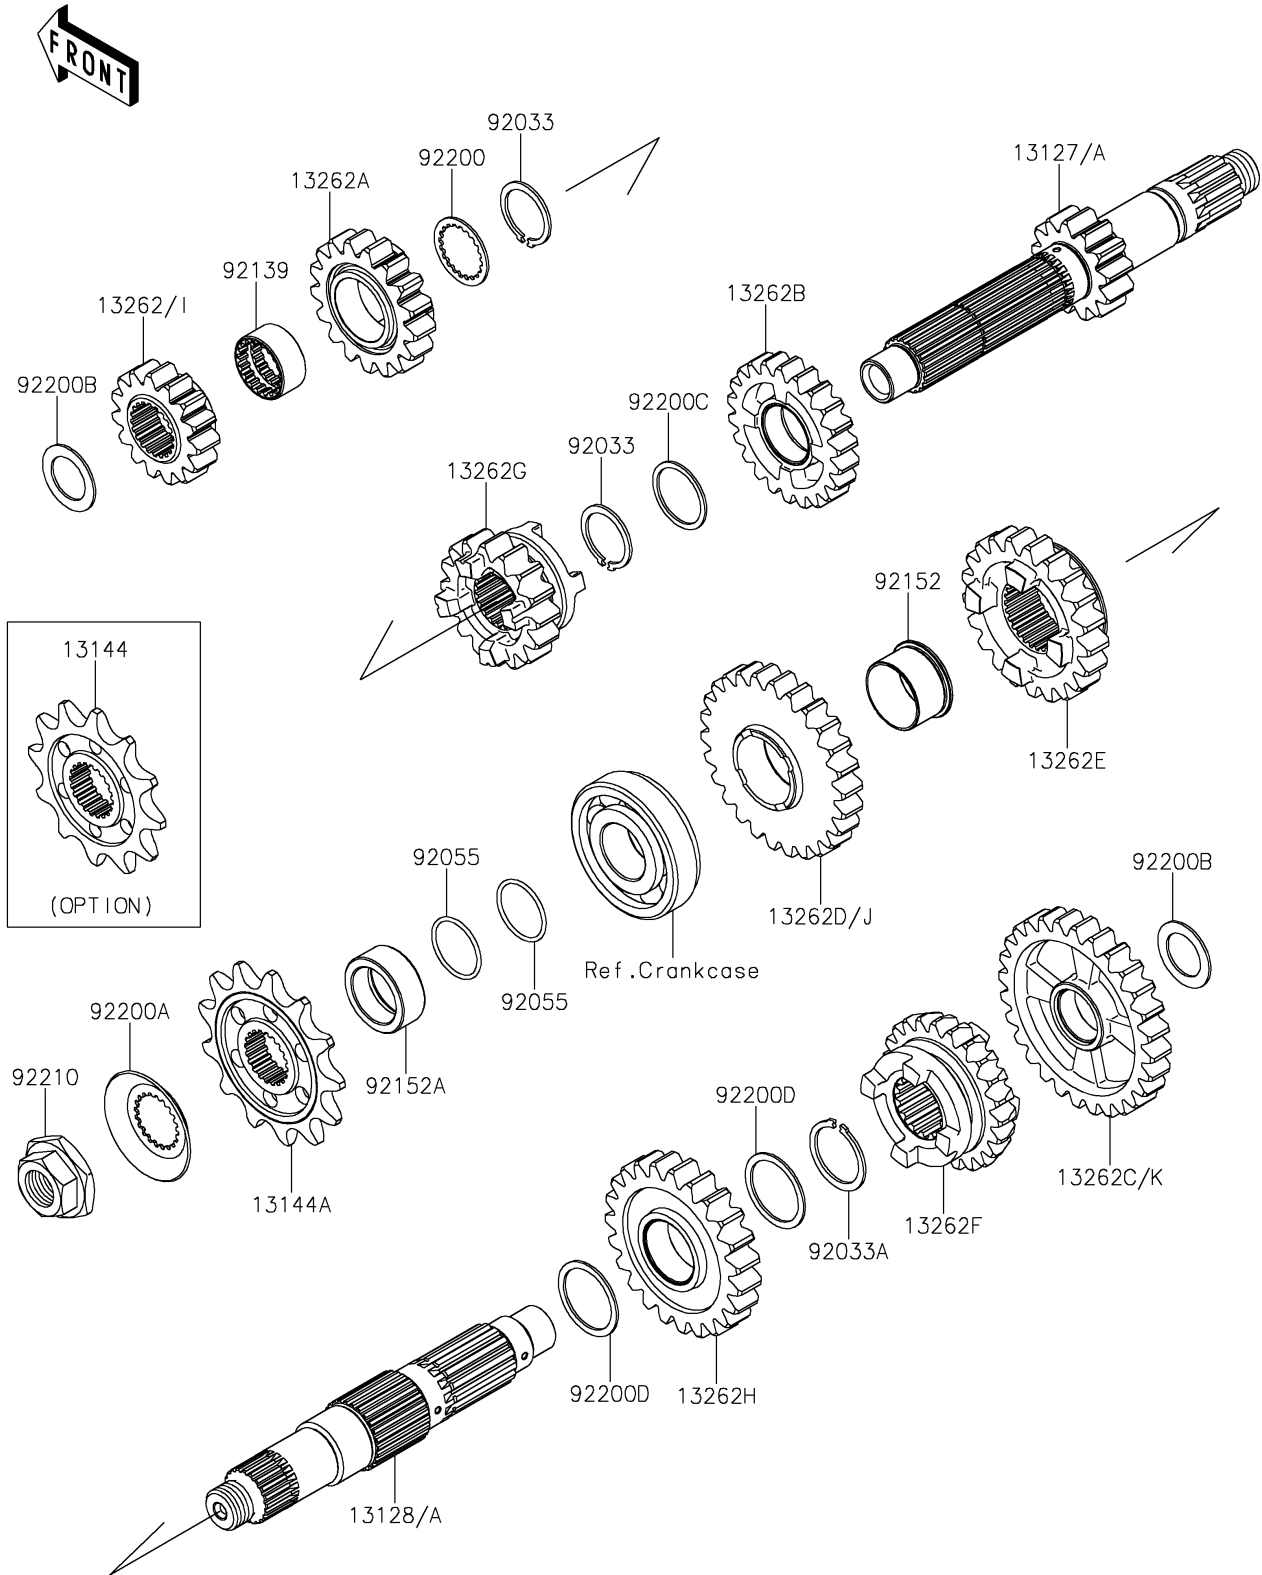

2022 KX™ 250X PARTS DIAGRAM

Transmission

E1361

2022 KX™ 250X PARTS LIST

Transmission

ITEM NAME	PART NUMBER	QUANTITY
SHAFT-TRANSMISSION INPUT,13T (Ref # 13127)	13127-0709	1
SHAFT-TRANSMISSION OUTPUT (Ref # 13128)	13128-0718	1
SPROCKET-OUTPUT,12T (Ref # 13144)	13144-0036	1
SPROCKET-OUTPUT,13T (Ref # 13144A)	13144-0064	1
GEAR,INPUT 2ND,15T (Ref # 13262)	13262-1460	1
GEAR,INPUT 4TH,17T (Ref # 13262A)	13262-1462	1
GEAR,INPUT 5TH,22T (Ref # 13262B)	13262-1463	1
GEAR,OUTPUT LOW,28T (Ref # 13262C)	13262-1464	1
GEAR,OUTPUT 2ND,26T (Ref # 13262D)	13262-1465	1
GEAR,OUTPUT 4TH,21T (Ref # 13262E)	13262-1467	1
GEAR,OUTPUT 5TH,23T (Ref # 13262F)	13262-1468	1
GEAR,INPUT 3RD,16T (Ref # 13262G)	13262-1565	1
GEAR,OUTPUT 3RD,23T (Ref # 13262H)	13262-1566	1
RING-SNAP (Ref # 92033)	92033-0057	2
RING-SNAP (Ref # 92033A)	92033-1270	1
RING-O,19.5X1.5 (Ref # 92055)	92055-055	2
BUSHING (Ref # 92139)	92139-0241	1
COLLAR (Ref # 92152)	92152-1606	1
COLLAR,22X30X11.4 (Ref # 92152A)	92152-2289	1
WASHER,22X26.6X1 (Ref # 92200)	92200-0442	1
WASHER,20X46 (Ref # 92200A)	92200-0723	1
WASHER,17.3X26X1 (Ref # 92200B)	92200-2368	2
WASHER,22.3X26.5X1 (Ref # 92200C)	92200-2369	1
WASHER,24.3X29.5X1 (Ref # 92200D)	92200-2370	2
NUT,16MM (Ref # 92210)	92210-0721	1