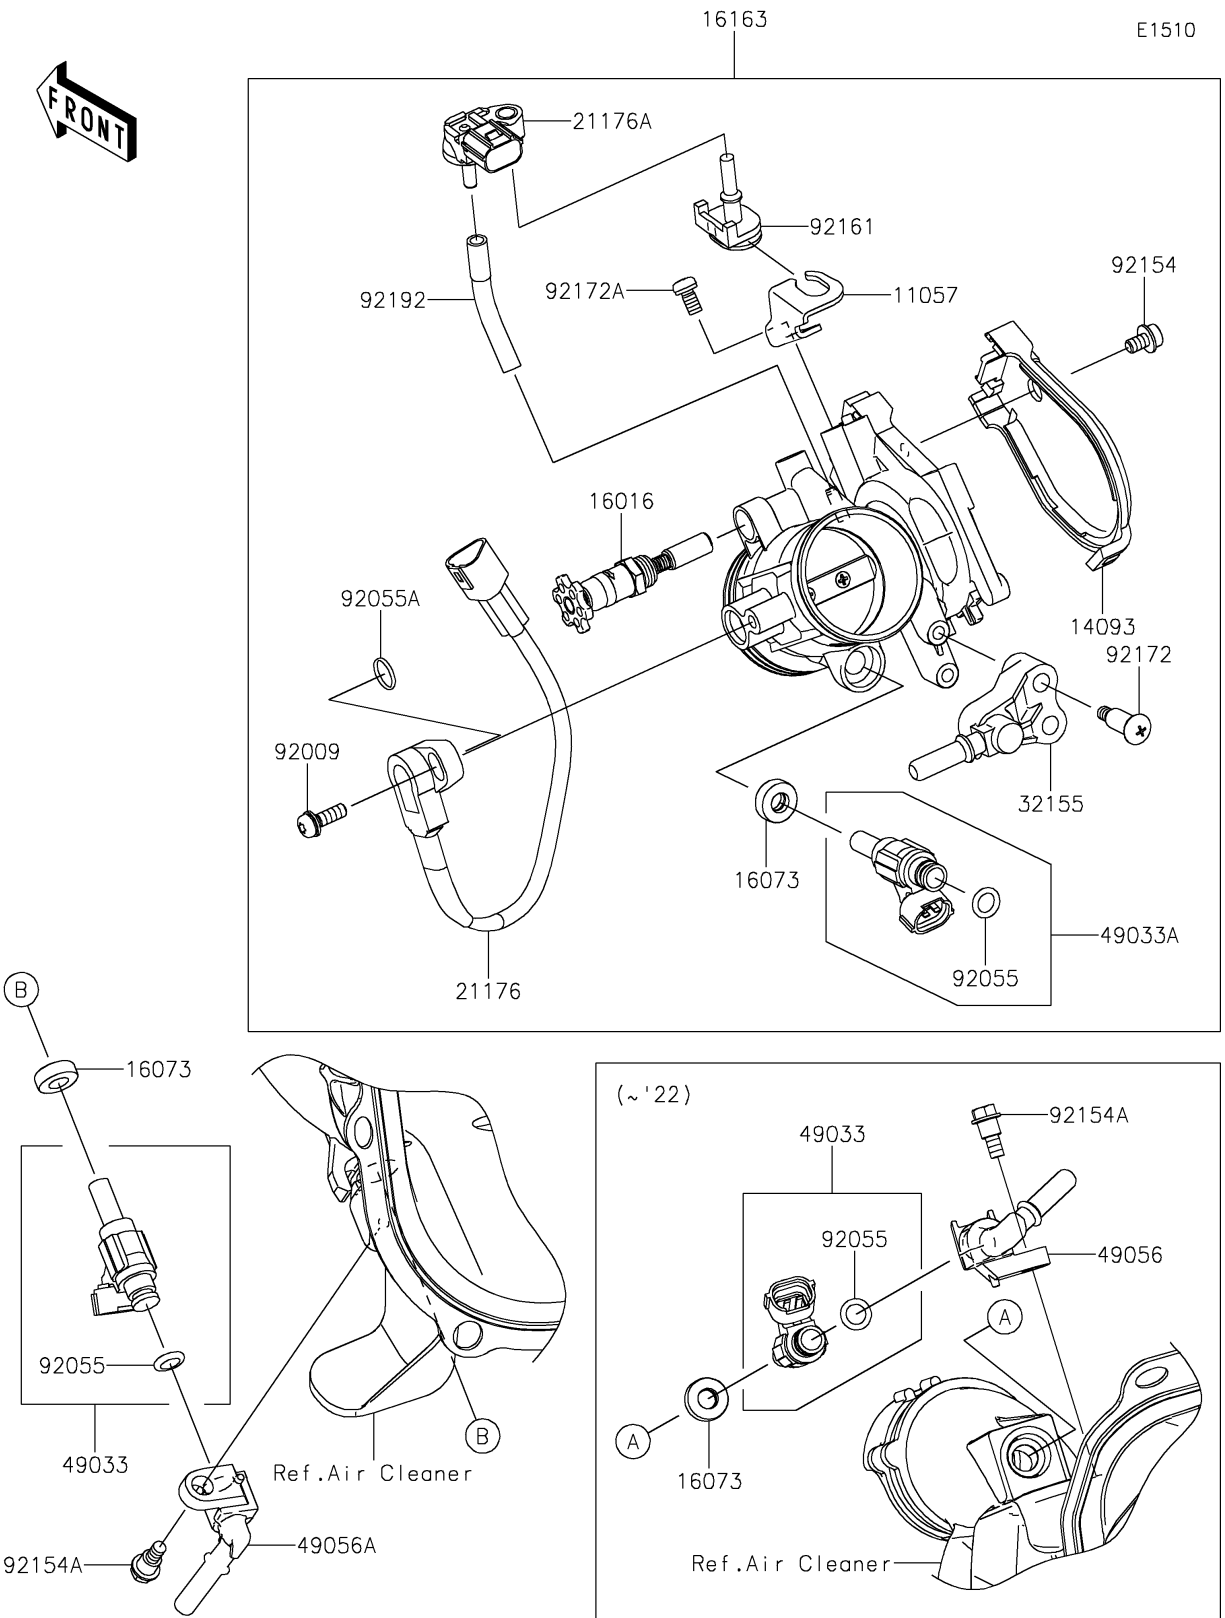

2021 KX™ 250X PARTS DIAGRAM

Throttle

2021 KX™ 250X PARTS LIST

Throttle

ITEM NAME	PART NUMBER	QUANTITY
BRACKET (Ref # 11057)	11057-4080	1
COVER, THROTTLE DUST (Ref # 14093)	14093-0431	1
PLUNGER (Ref # 16016)	16016-0027	1
INSULATOR (Ref # 16073)	16073-0129	2
THROTTLE-ASSY (Ref # 16163)	16163-1243	1
SENSOR, THROTTLE POSITION (Ref # 21176)	21176-0840	1
SENSOR, PRESSURE (Ref # 21176A)	21176-0906	1
PIPE, FUEL (Ref # 32155)	32155-4104	1
NOZZLE-INJECTION (Ref # 49033)	49033-0556	1
NOZZLE-INJECTION (Ref # 49033A)	49033-0565	1
PIPE-INJECTION (Ref # 49056)	49056-0048	1
SCREW, THROTTLE SENSOR (Ref # 92009)	92009-1981	1
RING-O, INJECTION NOZZLE (Ref # 92055)	92055-0124	2
RING-O (Ref # 92055A)	92055-1671	1
BOLT (Ref # 92154)	92154-0133	1
BOLT, FLANGED, 5X8 (Ref # 92154A)	92154-1021	1
DAMPER (Ref # 92161)	92161-0673	1
SCREW, PIPE INJECTION (Ref # 92172)	92172-0064	2
SCREW (Ref # 92172A)	92172-0393	1
TUBE, 3.5X55 (Ref # 92192)	92192-2334	1