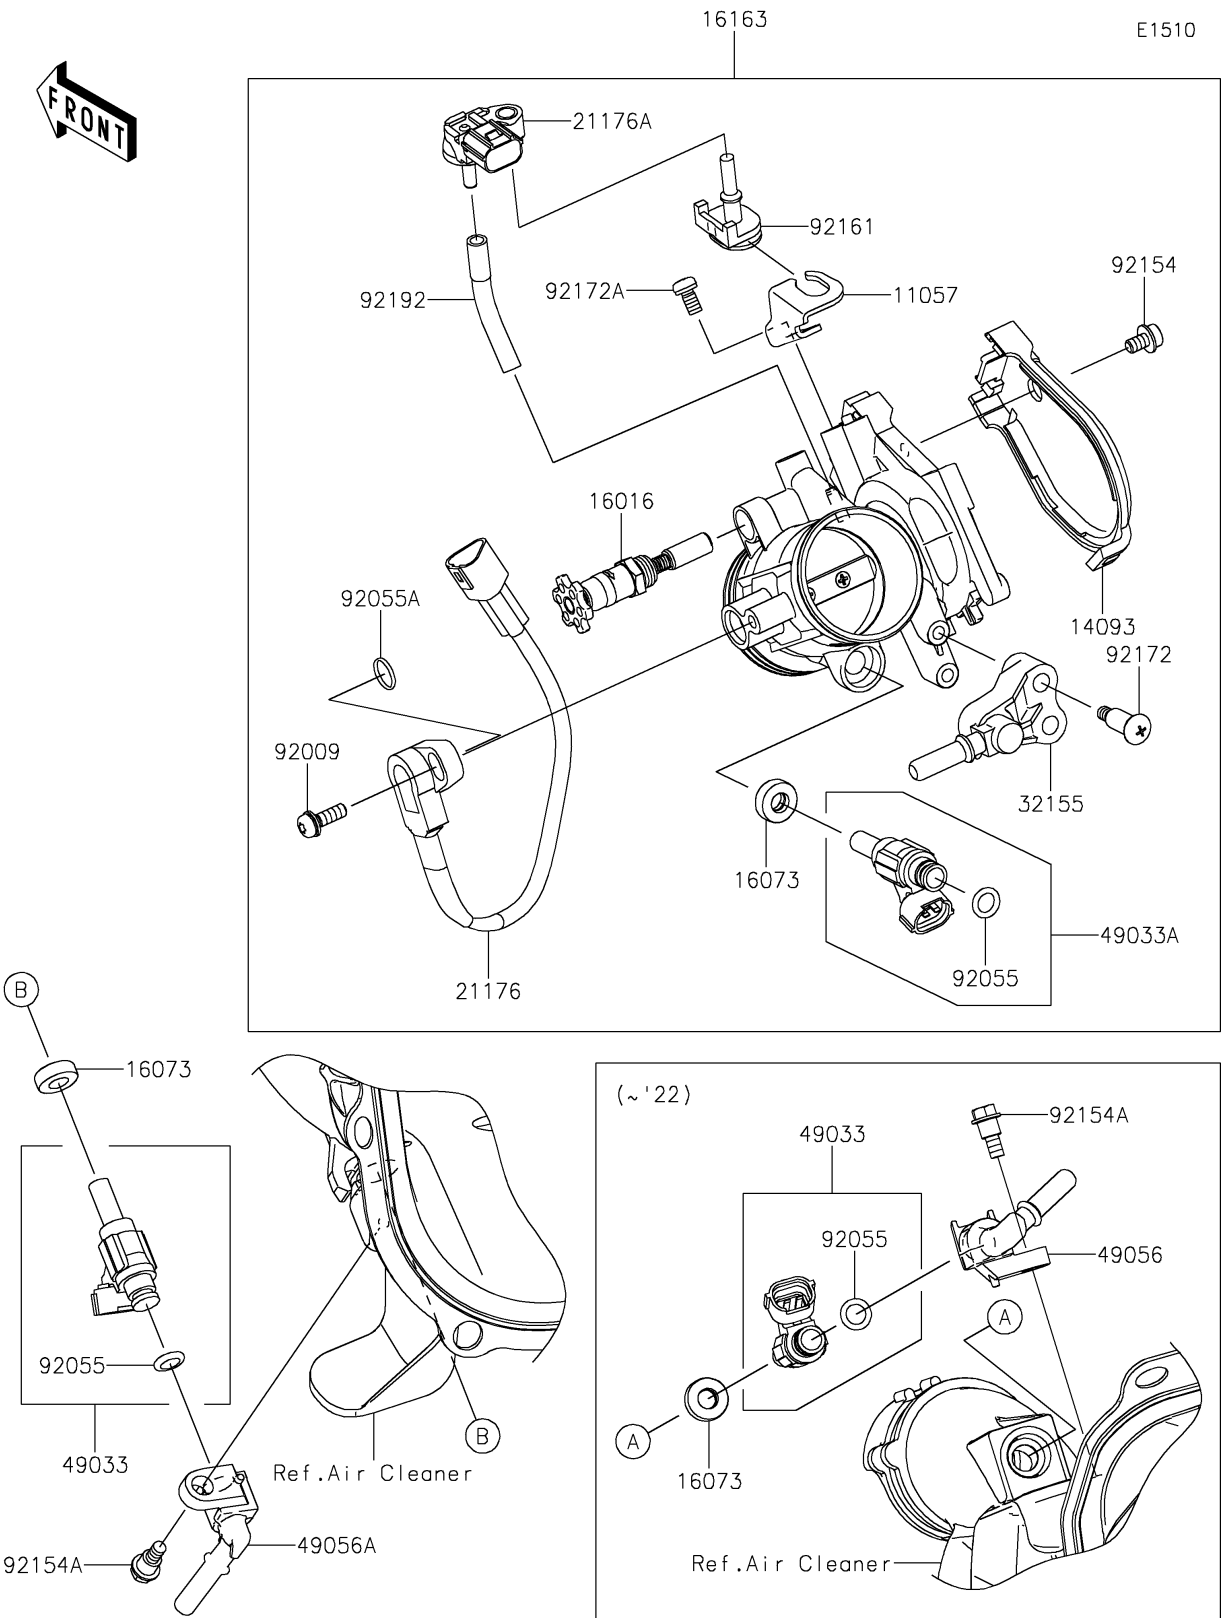

2022 KX™ 250X PARTS DIAGRAM

Throttle

2022 KX™ 250X PARTS LIST

Throttle

ITEM NAME	PART NUMBER	QUANTITY
BRACKET (Ref # 11057)	11057-4080	1
COVER, THROTTLE DUST (Ref # 14093)	14093-0431	1
PLUNGER (Ref # 16016)	16016-0027	1
INSULATOR (Ref # 16073)	16073-0129	2
THROTTLE-ASSY (Ref # 16163)	16163-1243	1
SENSOR, THROTTLE POSITION (Ref # 21176)	21176-0840	1
SENSOR, PRESSURE (Ref # 21176A)	21176-0906	1
PIPE, FUEL (Ref # 32155)	32155-4104	1
NOZZLE-INJECTION (Ref # 49033)	49033-0556	1
NOZZLE-INJECTION (Ref # 49033A)	49033-0565	1
PIPE-INJECTION (Ref # 49056)	49056-0048	1
SCREW, THROTTLE SENSOR (Ref # 92009)	92009-1981	1
RING-O, INJECTION NOZZLE (Ref # 92055)	92055-0124	2
RING-O (Ref # 92055A)	92055-1671	1
BOLT (Ref # 92154)	92154-0133	1
BOLT, FLANGED, 5X8 (Ref # 92154A)	92154-1021	1
DAMPER (Ref # 92161)	92161-0673	1
SCREW, PIPE INJECTION (Ref # 92172)	92172-0064	2
SCREW (Ref # 92172A)	92172-0393	1
TUBE, 3.5X55 (Ref # 92192)	92192-2334	1