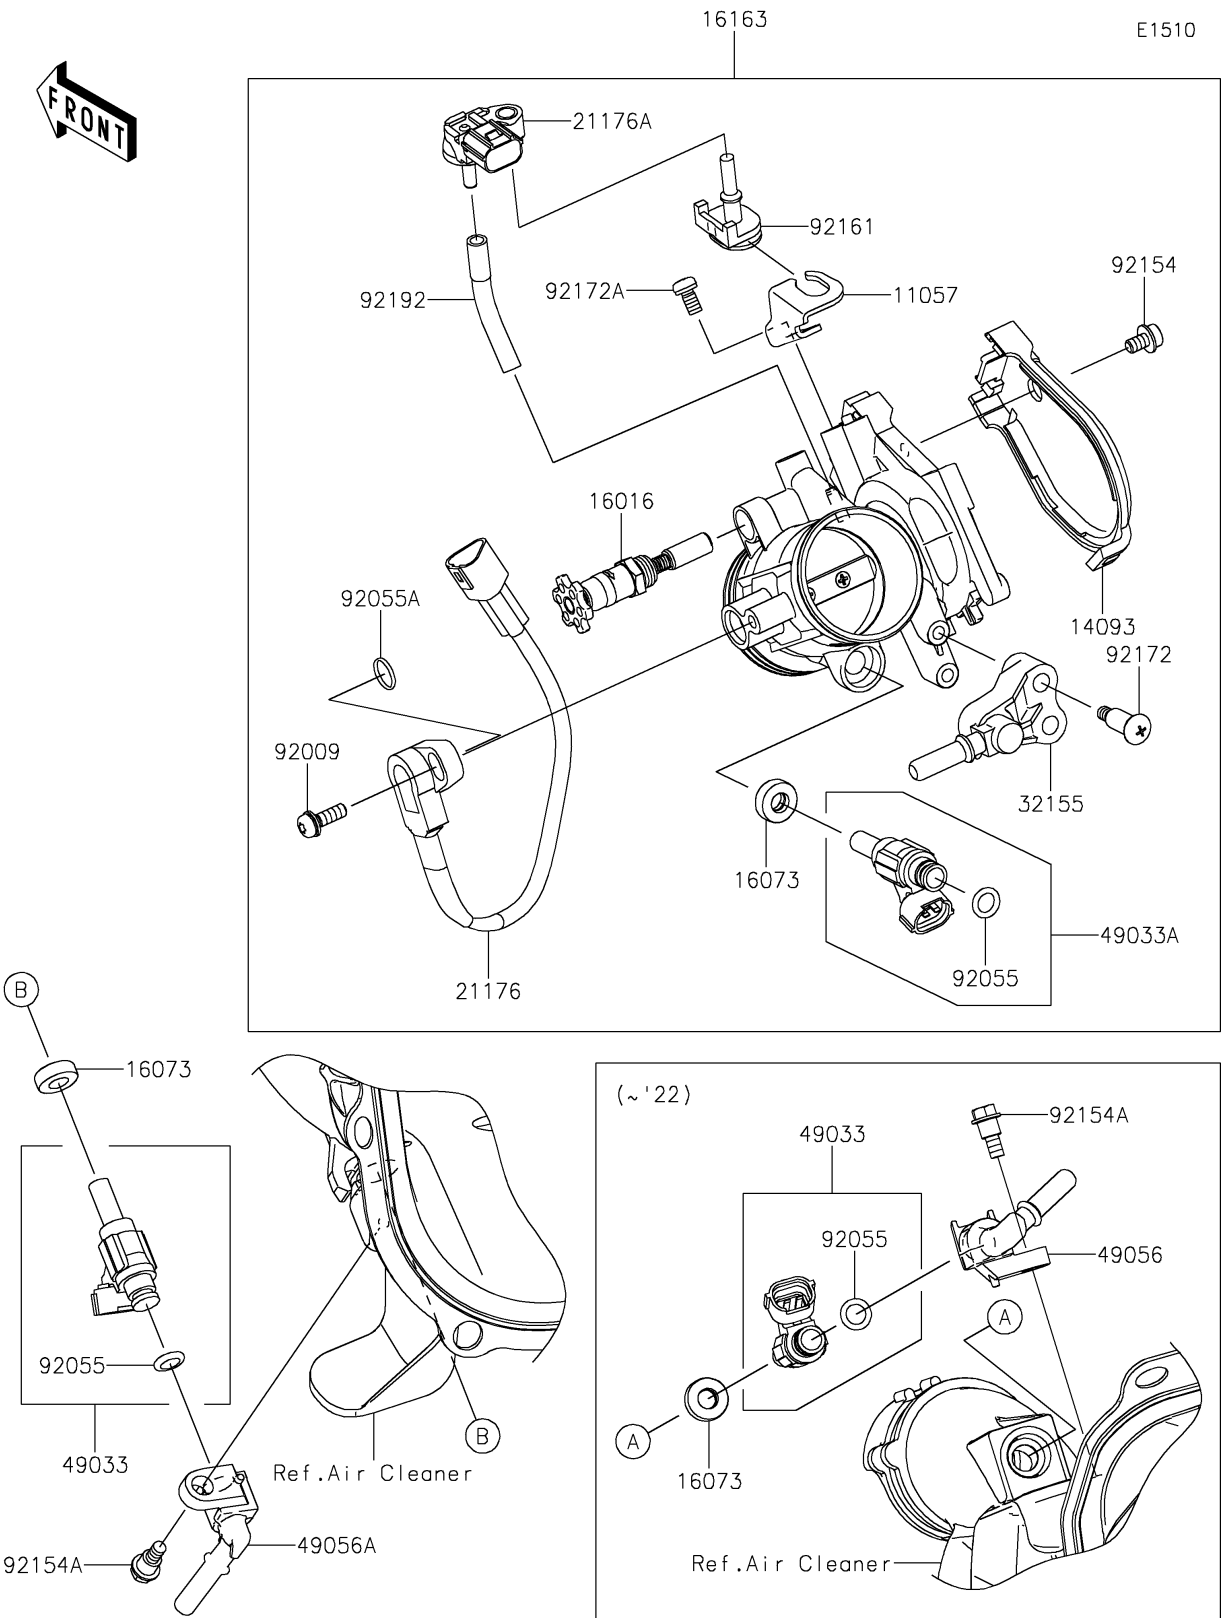

# 2022 KX™ 250X PARTS DIAGRAM

Throttle

## 2022 KX™ 250X PARTS LIST

### Throttle

ITEM NAME	PART NUMBER	QUANTITY
BRACKET (Ref # 11057)	11057-4080	1
COVER, THROTTLE DUST (Ref # 14093)	14093-0431	1
PLUNGER (Ref # 16016)	16016-0027	1
INSULATOR (Ref # 16073)	16073-0129	2
THROTTLE-ASSY (Ref # 16163)	16163-1243	1
SENSOR, THROTTLE POSITION (Ref # 21176)	21176-0840	1
SENSOR, PRESSURE (Ref # 21176A)	21176-0906	1
PIPE, FUEL (Ref # 32155)	32155-4104	1
NOZZLE-INJECTION (Ref # 49033)	49033-0556	1
NOZZLE-INJECTION (Ref # 49033A)	49033-0565	1
PIPE-INJECTION (Ref # 49056)	49056-0048	1
SCREW, THROTTLE SENSOR (Ref # 92009)	92009-1981	1
RING-O, INJECTION NOZZLE (Ref # 92055)	92055-0124	2
RING-O (Ref # 92055A)	92055-1671	1
BOLT (Ref # 92154)	92154-0133	1
BOLT, FLANGED, 5X8 (Ref # 92154A)	92154-1021	1
DAMPER (Ref # 92161)	92161-0673	1
SCREW, PIPE INJECTION (Ref # 92172)	92172-0064	2
SCREW (Ref # 92172A)	92172-0393	1
TUBE, 3.5X55 (Ref # 92192)	92192-2334	1