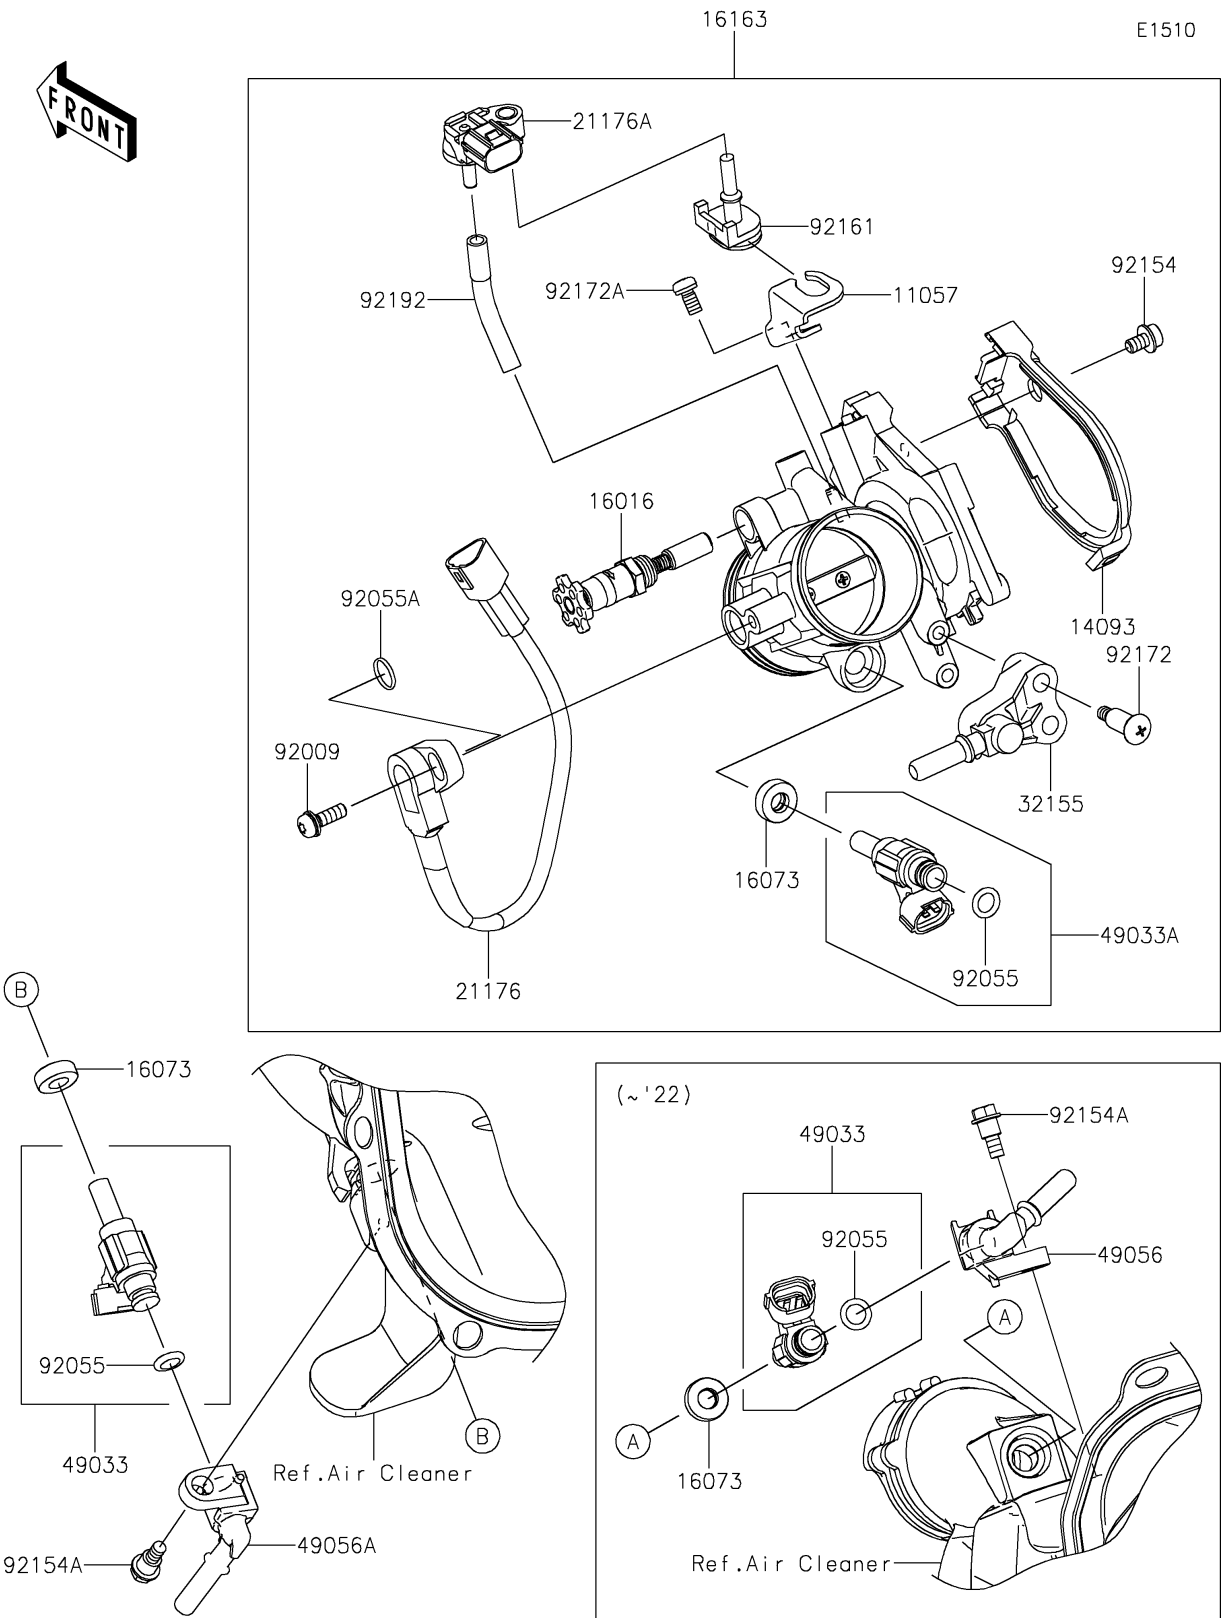

2023 KX™ 250X PARTS DIAGRAM

Throttle

2023 KX™ 250X PARTS LIST

Throttle

ITEM NAME	PART NUMBER	QUANTITY
BRACKET (Ref # 11057)	11057-4080	1
COVER, THROTTLE DUST (Ref # 14093)	14093-0431	1
PLUNGER (Ref # 16016)	16016-0027	1
INSULATOR (Ref # 16073)	16073-0129	2
THROTTLE-ASSY (Ref # 16163)	16163-1243	1
SENSOR, THROTTLE POSITION (Ref # 21176)	21176-0840	1
SENSOR, PRESSURE (Ref # 21176A)	21176-0906	1
PIPE, FUEL (Ref # 32155)	32155-4104	1
NOZZLE-INJECTION (Ref # 49033)	49033-0556	1
NOZZLE-INJECTION (Ref # 49033A)	49033-0565	1
PIPE-INJECTION (Ref # 49056)	49056-0048	1
PIPE-INJECTION (Ref # 49056A)	49056-0567	1
SCREW, THROTTLE SENSOR (Ref # 92009)	92009-1981	1
RING-O, INJECTION NOZZLE (Ref # 92055)	92055-0124	2
RING-O (Ref # 92055A)	92055-1671	1
BOLT (Ref # 92154)	92154-0133	1
BOLT, FLANGED, 5X8 (Ref # 92154A)	92154-1021	1
DAMPER (Ref # 92161)	92161-0673	1
SCREW, PIPE INJECTION (Ref # 92172)	92172-0064	2
SCREW (Ref # 92172A)	92172-0393	1
TUBE, 3.5X55 (Ref # 92192)	92192-2334	1