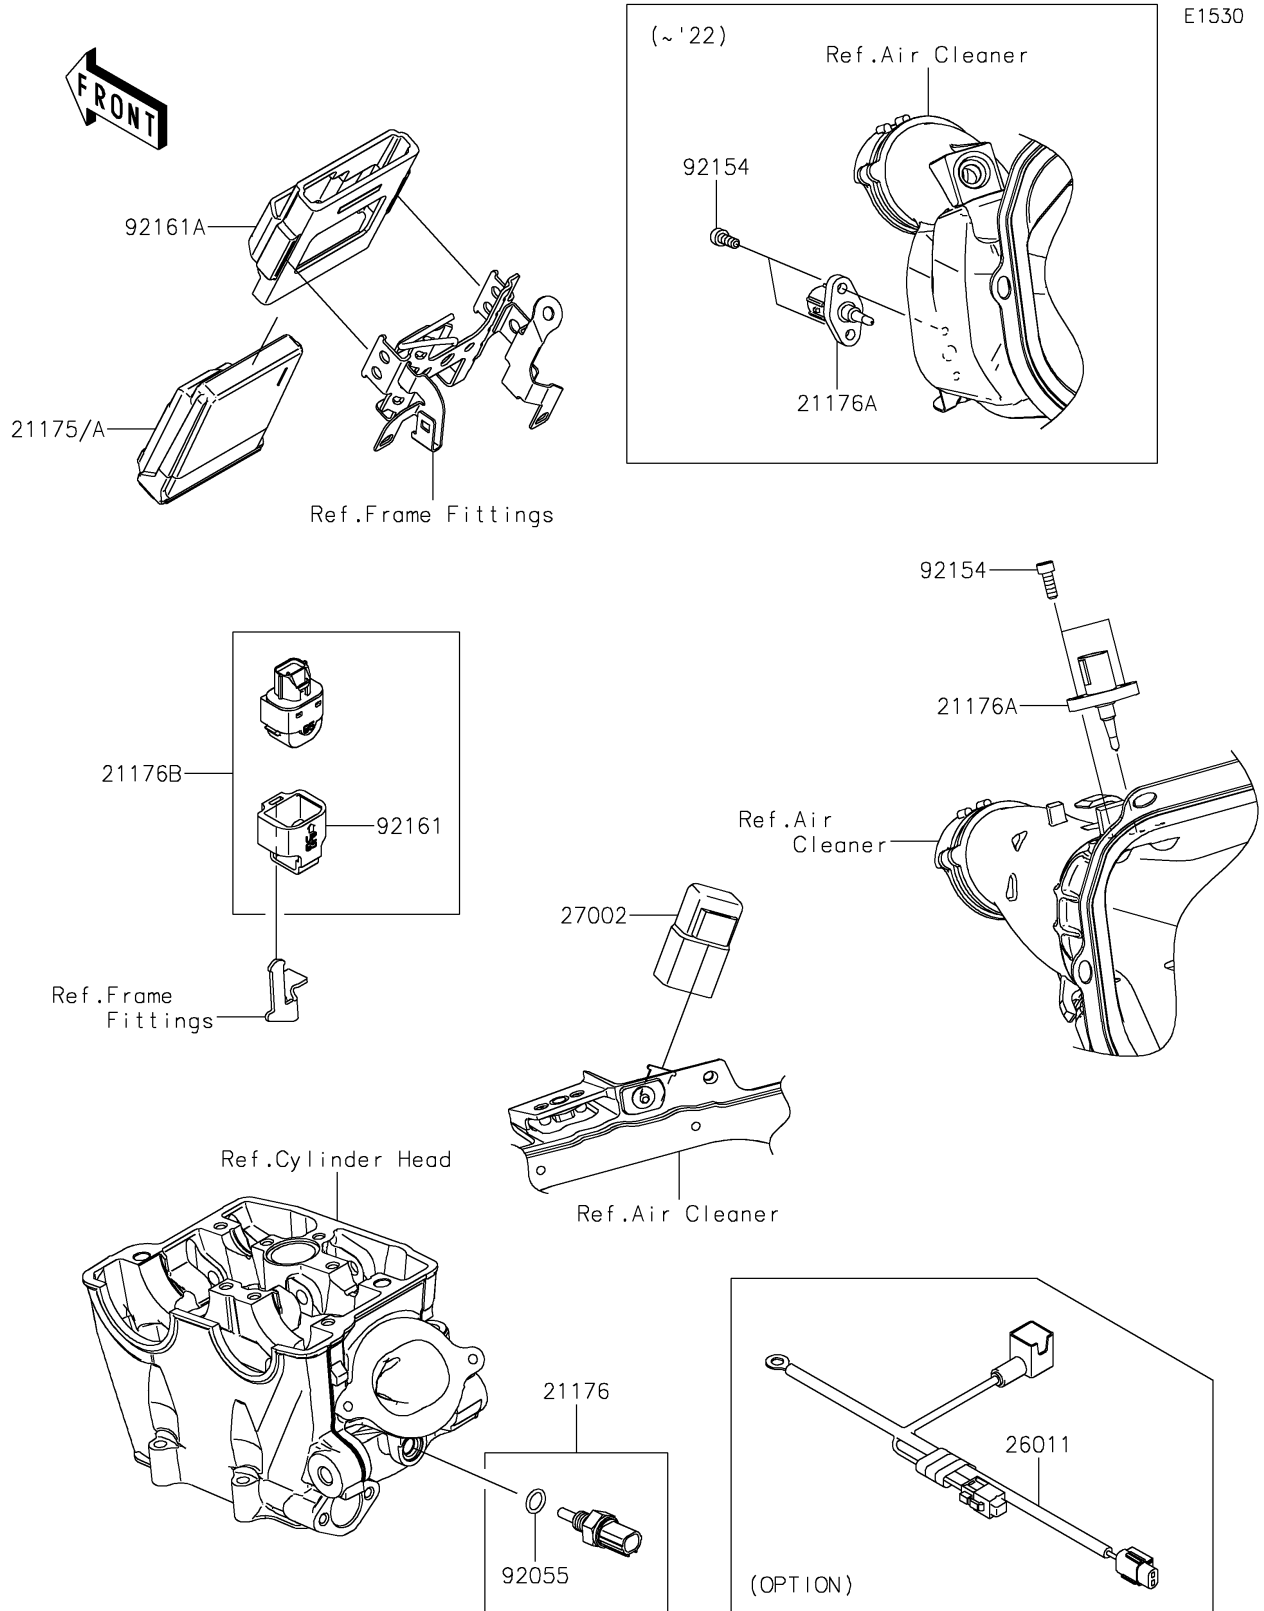

2021 KX™ 250X PARTS DIAGRAM

Fuel Injection

2021 KX™ 250X PARTS LIST

Fuel Injection

ITEM NAME	PART NUMBER	QUANTITY
CONTROL UNIT-ELECTRONIC (Ref # 21175)	21175-1622	1
SENSOR,WATER TEMP (Ref # 21176)	21176-0009	1
SENSOR,AIR TEMP (Ref # 21176A)	21176-0121	1
SENSOR,VEHICLE-DOWN (Ref # 21176B)	21176-0704	1
WIRE-LEAD,BAT. CONNECTION (Ref # 26011)	26011-0246	1
RELAY-ASSY (Ref # 27002)	27002-1086	1
RING-O,9.5X1.9 (Ref # 92055)	92055-0016	1
BOLT,SOCKET,5X14 (Ref # 92154)	92154-0491	2
DAMPER (Ref # 92161)	92161-0951	1
DAMPER,ECU (Ref # 92161A)	92161-0976	1