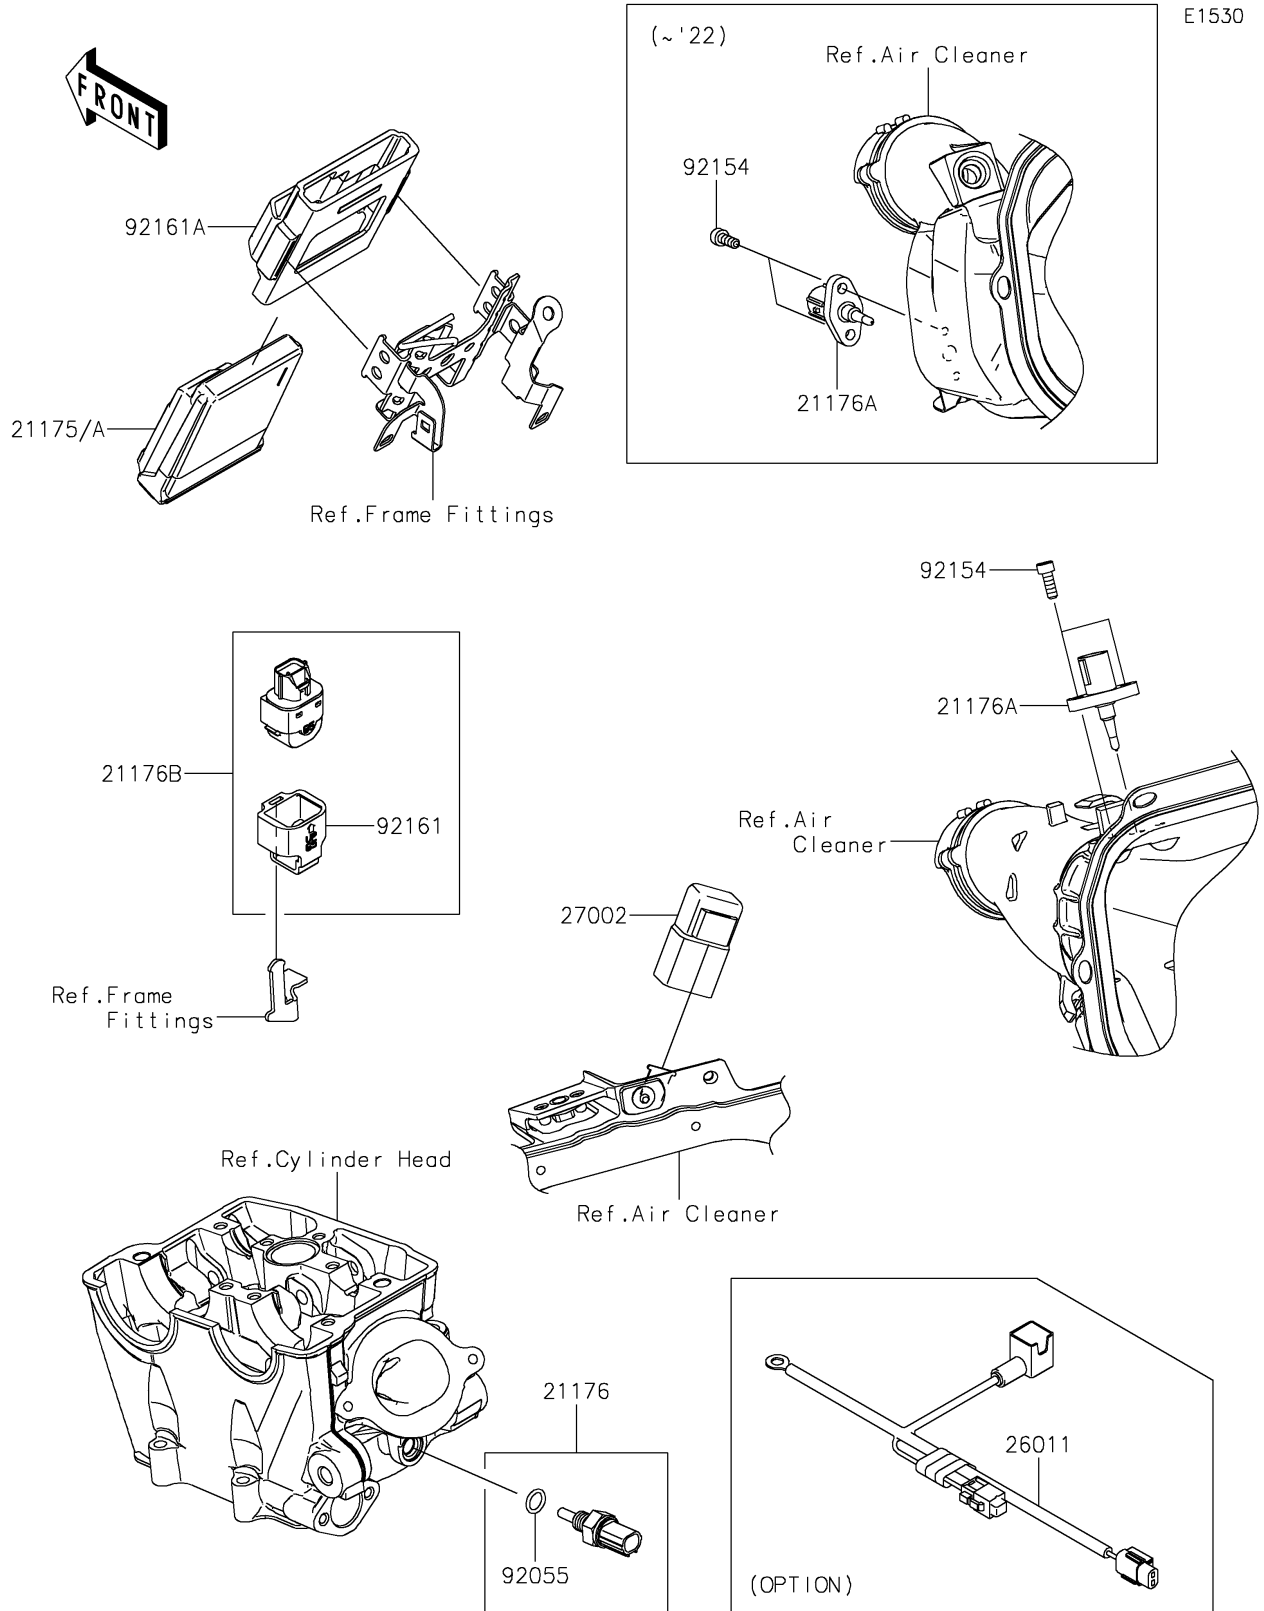

2022 KX™ 250X PARTS DIAGRAM

Fuel Injection

2022 KX™ 250X PARTS LIST

Fuel Injection

ITEM NAME	PART NUMBER	QUANTITY
CONTROL UNIT-ELECTRONIC (Ref # 21175)	21175-1622	1
SENSOR,WATER TEMP (Ref # 21176)	21176-0009	1
SENSOR,AIR TEMP (Ref # 21176A)	21176-0121	1
SENSOR,VEHICLE-DOWN (Ref # 21176B)	21176-0704	1
WIRE-LEAD,BAT. CONNECTION (Ref # 26011)	26011-0246	1
RELAY-ASSY (Ref # 27002)	27002-1086	1
RING-O,9.5X1.9 (Ref # 92055)	92055-0016	1
BOLT,SOCKET,5X14 (Ref # 92154)	92154-0491	2
DAMPER (Ref # 92161)	92161-0951	1
DAMPER,ECU (Ref # 92161A)	92161-0976	1