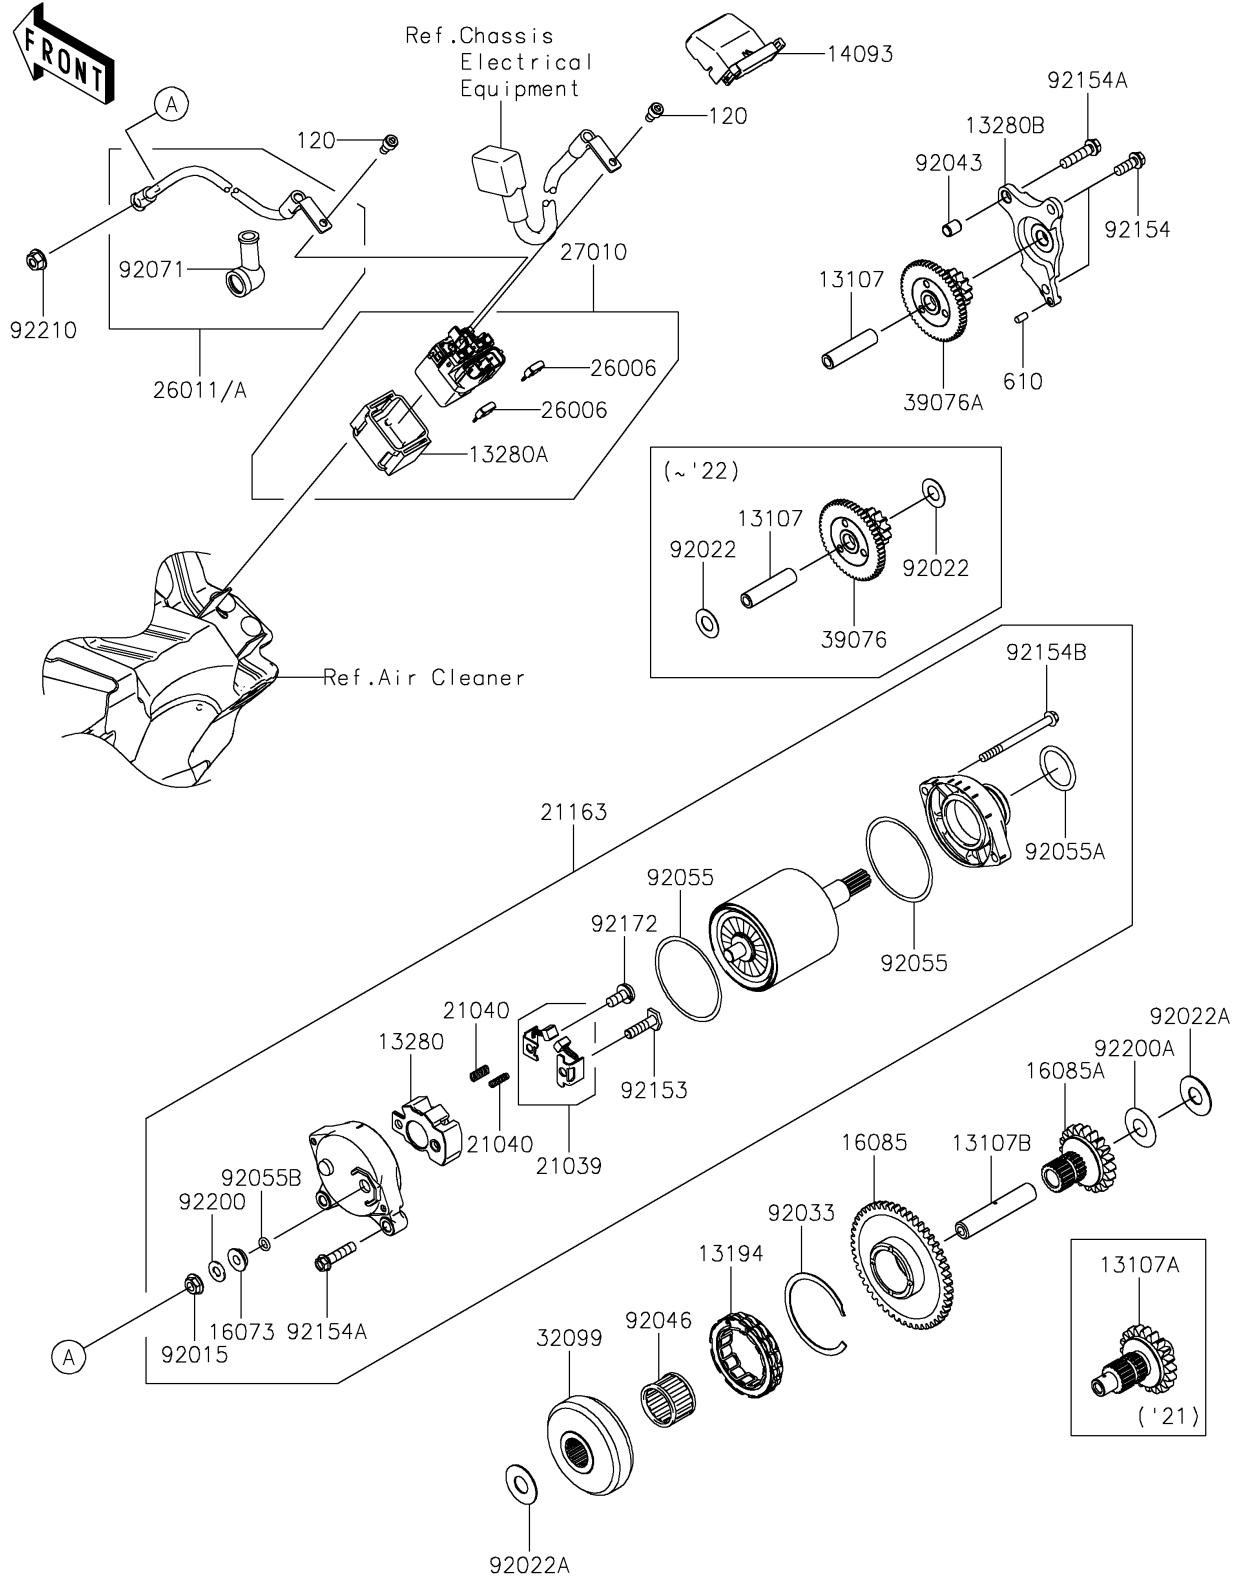

2021 KX™ 250X PARTS DIAGRAM

Starter Motor

E1840

2021 KX™ 250X PARTS LIST

Starter Motor

ITEM NAME	PART NUMBER	QUANTITY
SHAFT,IDLER (Ref # 13107)	13107-0917	1
SHAFT (Ref # 13107A)	13107-0918	1
CLUTCH-ONEWAY (Ref # 13194)	13194-3705	1
HOLDER (Ref # 13280)	13280-0261	1
HOLDER,MAGNETIC SWITCH (Ref # 13280A)	13280-0814	1
HOLDER,LIMITER (Ref # 13280B)	13280-0993	1
COVER,MAGNETIC SWITCH (Ref # 14093)	14093-0716	1
INSULATOR (Ref # 16073)	16073-0053	1
GEAR,49T (Ref # 16085)	16085-0703	1
BRUSH,CARBON SET (Ref # 21039)	21039-0005	1
SPRING-BRUSH (Ref # 21040)	21040-0003	2
STARTER-ELECTRIC (Ref # 21163)	21163-0789	1
FUSE,10A (Ref # 26006)	26006-0033	2
WIRE-LEAD (Ref # 26011)	26011-1918	1
SWITCH,MAGNETIC (Ref # 27010)	27010-0879	1
CASE (Ref # 32099)	32099-0812	1
LIMITER (Ref # 39076)	39076-0042	1
NUT,STARTER MOTOR (Ref # 92015)	92015-1476	1
WASHER,10.2X20X0.5 (Ref # 92022)	92022-1649	2
WASHER,12X27.5X1.0 (Ref # 92022A)	92022-1852	2
RING-SNAP (Ref # 92033)	92033-3731	1
PIN,DOWEL,8X10 (Ref # 92043)	92043-1302	1
BEARING-NEEDLE,RS263020 (Ref # 92046)	92046-0004	1
RING-O (Ref # 92055)	92055-0136	2
RING-O (Ref # 92055A)	92055-1276	1
RING-O,4.5X2.0 (Ref # 92055B)	92055-1370	1
GROMMET (Ref # 92071)	92071-0024	1
BOLT (Ref # 92153)	92153-1866	1
BOLT,FLANGED,6X16 (Ref # 92154)	92154-2965	2

2021 KX™ 250X PARTS LIST

Starter Motor

ITEM NAME	PART NUMBER	QUANTITY
BOLT,FLANGED,6X25 (Ref # 92154A)	92154-2967	3
BOLT (Ref # 92154B)	92154-3958	2
SCREW (Ref # 92172)	92172-0334	1
WASHER (Ref # 92200)	92200-0386	1
WASHER,12.2X27.5X0.2 (Ref # 92200A)	92200-2432	1
NUT,6MM (Ref # 92210)	92210-0188	1
BOLT-SOCKET,5X10 (Ref # 120)	120CB0510	2
ROLLER,4X8 (Ref # 610)	610A0408	1