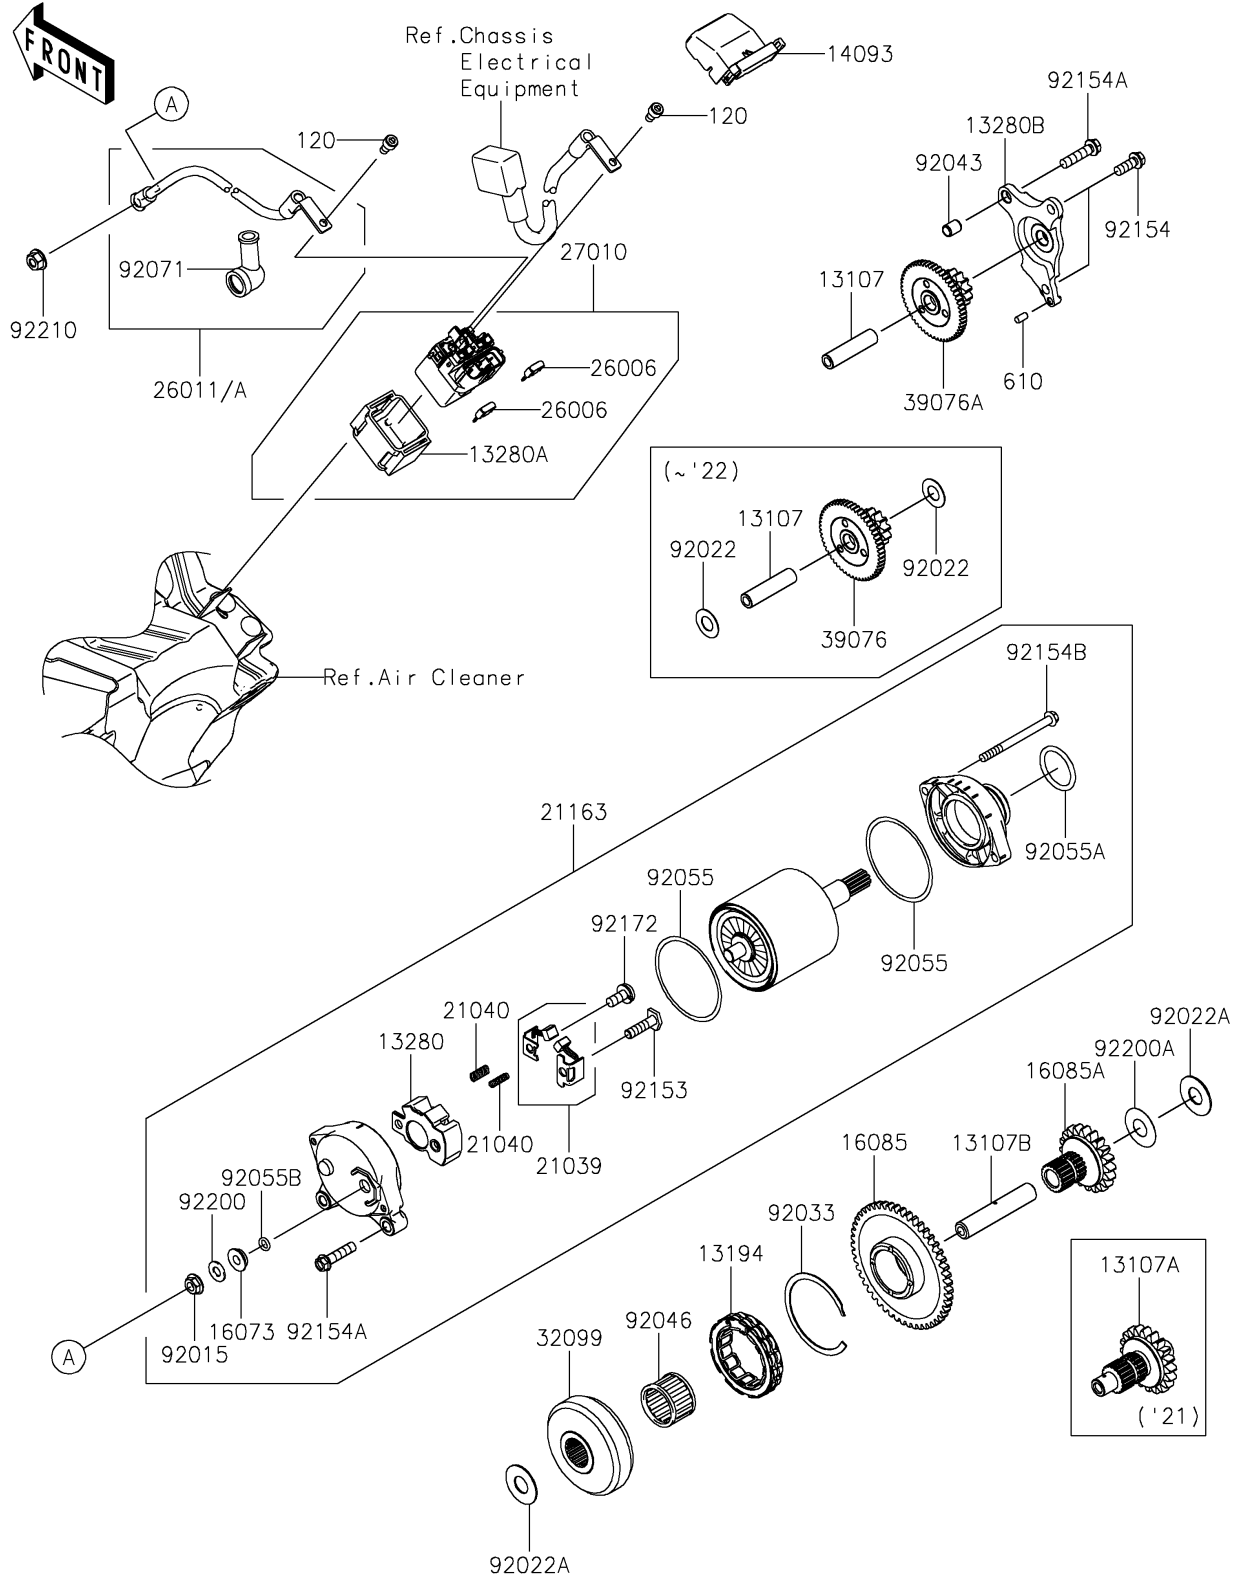

# 2022 KX™ 250X PARTS DIAGRAM

## Starter Motor

E1840

### Starter Motor

ITEM NAME	PART NUMBER	QUANTITY
SHAFT,IDLER (Ref # 13107)	13107-0917	1
SHAFT (Ref # 13107A)	13107-0918	1
SHAFT (Ref # 13107B)	13107-0946	1
CLUTCH-ONEWAY (Ref # 13194)	13194-3705	1
HOLDER (Ref # 13280)	13280-0261	1
HOLDER,MAGNETIC SWITCH (Ref # 13280A)	13280-0814	1
HOLDER,LIMITER (Ref # 13280B)	13280-0993	1
COVER,MAGNETIC SWITCH (Ref # 14093)	14093-0716	1
INSULATOR (Ref # 16073)	16073-0053	1
GEAR,49T (Ref # 16085)	16085-0703	1
GEAR,20T (Ref # 16085A)	16085-0710	1
BRUSH,CARBON SET (Ref # 21039)	21039-0005	1
SPRING-BRUSH (Ref # 21040)	21040-0003	2
STARTER-ELECTRIC (Ref # 21163)	21163-0789	1
FUSE,10A (Ref # 26006)	26006-0033	2
WIRE-LEAD (Ref # 26011)	26011-1918	1
SWITCH,MAGNETIC (Ref # 27010)	27010-0879	1
CASE (Ref # 32099)	32099-0812	1
LIMITER (Ref # 39076)	39076-0042	1
NUT,STARTER MOTOR (Ref # 92015)	92015-1476	1
WASHER,10.2X20X0.5 (Ref # 92022)	92022-1649	2
WASHER,12X27.5X1.0 (Ref # 92022A)	92022-1852	2
RING-SNAP (Ref # 92033)	92033-3731	1
PIN,DOWEL,8X10 (Ref # 92043)	92043-1302	1
BEARING-NEEDLE,RS263020 (Ref # 92046)	92046-0004	1
RING-O (Ref # 92055)	92055-0136	2
RING-O (Ref # 92055A)	92055-1276	1
RING-O,4.5X2.0 (Ref # 92055B)	92055-1370	1
GROMMET (Ref # 92071)	92071-0024	1

### Starter Motor

ITEM NAME	PART NUMBER	QUANTITY
BOLT (Ref # 92153)	92153-1866	1
BOLT,FLANGED,6X16 (Ref # 92154)	92154-2965	2
BOLT,FLANGED,6X25 (Ref # 92154A)	92154-2967	3
BOLT (Ref # 92154B)	92154-3958	2
SCREW (Ref # 92172)	92172-0334	1
WASHER (Ref # 92200)	92200-0386	1
WASHER,12.2X27.5X0.2 (Ref # 92200A)	92200-2432	1
NUT,6MM (Ref # 92210)	92210-0188	1
BOLT-SOCKET,5X10 (Ref # 120)	120CB0510	2
ROLLER,4X8 (Ref # 610)	610A0408	1