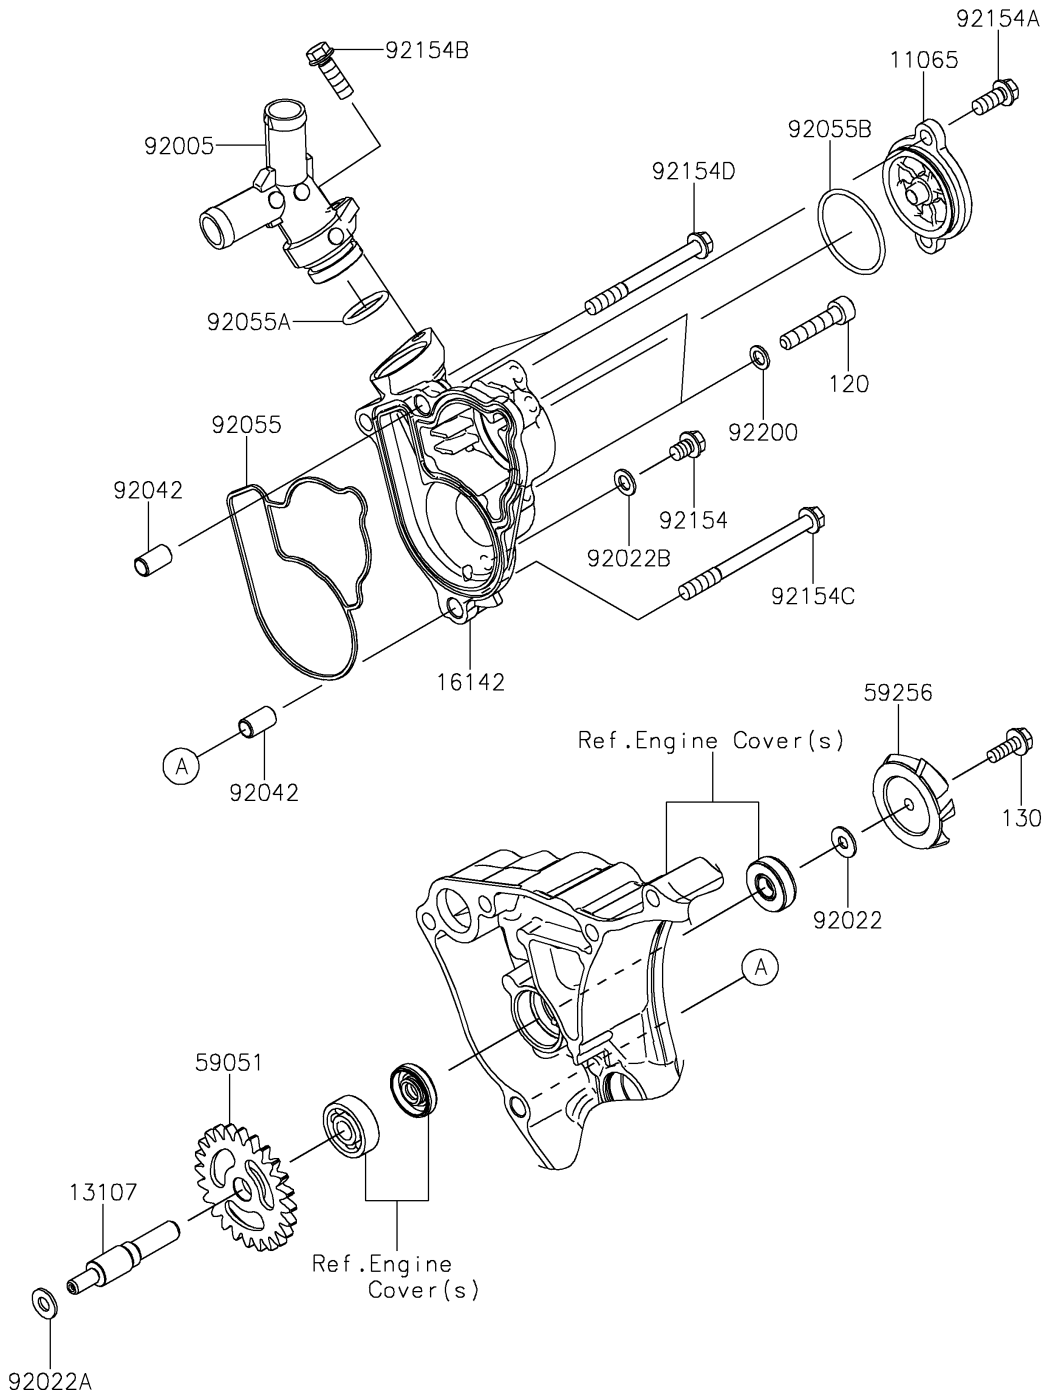

# 2021 KX™ 250X PARTS DIAGRAM

Water Pump

E3031

## 2021 KX™ 250X PARTS LIST

### Water Pump

ITEM NAME	PART NUMBER	QUANTITY
CAP (Ref # 11065)	11065-0087	1
SHAFT,WATER PUMP (Ref # 13107)	13107-0916	1
COVER-PUMP,WATER (Ref # 16142)	16142-0738	1
GEAR-SPUR,WATER PUMP (Ref # 59051)	59051-0061	1
IMPELLER (Ref # 59256)	59256-1065	1
FITTING,WATER PUMP (Ref # 92005)	92005-0839	1
WASHER,5.2X13X1 (Ref # 92022)	92022-1380	1
WASHER,6X12.8X1.2 (Ref # 92022A)	92022-1827	1
WASHER,6.2X11X1 (Ref # 92022B)	92022-304	1
PIN,DOWEL,6.3X8X14 (Ref # 92042)	92042-007	2
RING-O,WATER PUMP (Ref # 92055)	92055-0010	1
RING-O,18.8X2.4 (Ref # 92055A)	92055-1308	1
RING-O,35.2X1.9 (Ref # 92055B)	92055-520	1
BOLT,FLANGED,6X8 (Ref # 92154)	92154-2962	1
BOLT,FLANGED,6X14 (Ref # 92154A)	92154-2964	2
BOLT,FLANGED,6X18 (Ref # 92154B)	92154-2976	1
BOLT,FLANGED,6X70 (Ref # 92154C)	92154-2981	1
BOLT,FLANGED,6X60 (Ref # 92154D)	92154-4134	2
WASHER,6.1X10.0X1.0 (Ref # 92200)	92200-0190	2
BOLT-SOCKET,6X30 (Ref # 120)	120CA0630	2
BOLT-FLANGED,5X14 (Ref # 130)	130CD0514	1