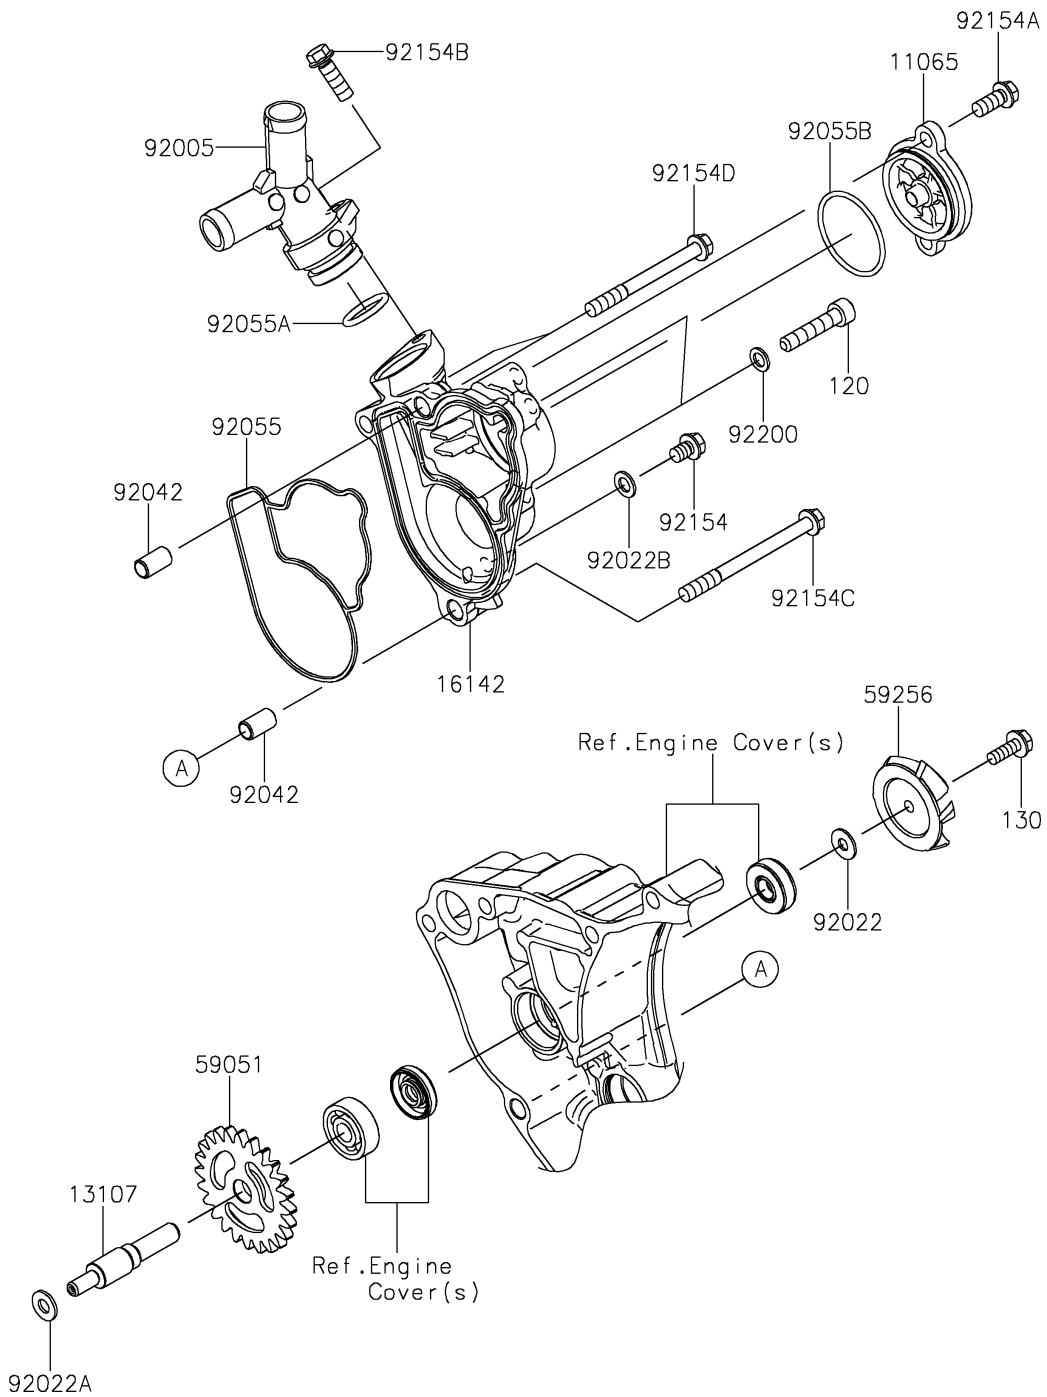

2022 KX™ 250X PARTS DIAGRAM

Water Pump

E3031

2022 KX™ 250X PARTS LIST

Water Pump

ITEM NAME	PART NUMBER	QUANTITY
CAP (Ref # 11065)	11065-0087	1
SHAFT,WATER PUMP (Ref # 13107)	13107-0916	1
COVER-PUMP,WATER (Ref # 16142)	16142-0738	1
GEAR-SPUR,WATER PUMP (Ref # 59051)	59051-0061	1
IMPELLER (Ref # 59256)	59256-1065	1
FITTING,WATER PUMP (Ref # 92005)	92005-0839	1
WASHER,5.2X13X1 (Ref # 92022)	92022-1380	1
WASHER,6X12.8X1.2 (Ref # 92022A)	92022-1827	1
WASHER,6.2X11X1 (Ref # 92022B)	92022-304	1
PIN,DOWEL,6.3X8X14 (Ref # 92042)	92042-007	2
RING-O,WATER PUMP (Ref # 92055)	92055-0010	1
RING-O,18.8X2.4 (Ref # 92055A)	92055-1308	1
RING-O,35.2X1.9 (Ref # 92055B)	92055-520	1
BOLT,FLANGED,6X8 (Ref # 92154)	92154-2962	1
BOLT,FLANGED,6X14 (Ref # 92154A)	92154-2964	2
BOLT,FLANGED,6X18 (Ref # 92154B)	92154-2976	1
BOLT,FLANGED,6X70 (Ref # 92154C)	92154-2981	1
BOLT,FLANGED,6X60 (Ref # 92154D)	92154-4134	2
WASHER,6.1X10.0X1.0 (Ref # 92200)	92200-0190	2
BOLT-SOCKET,6X30 (Ref # 120)	120CA0630	2
BOLT-FLANGED,5X14 (Ref # 130)	130CD0514	1