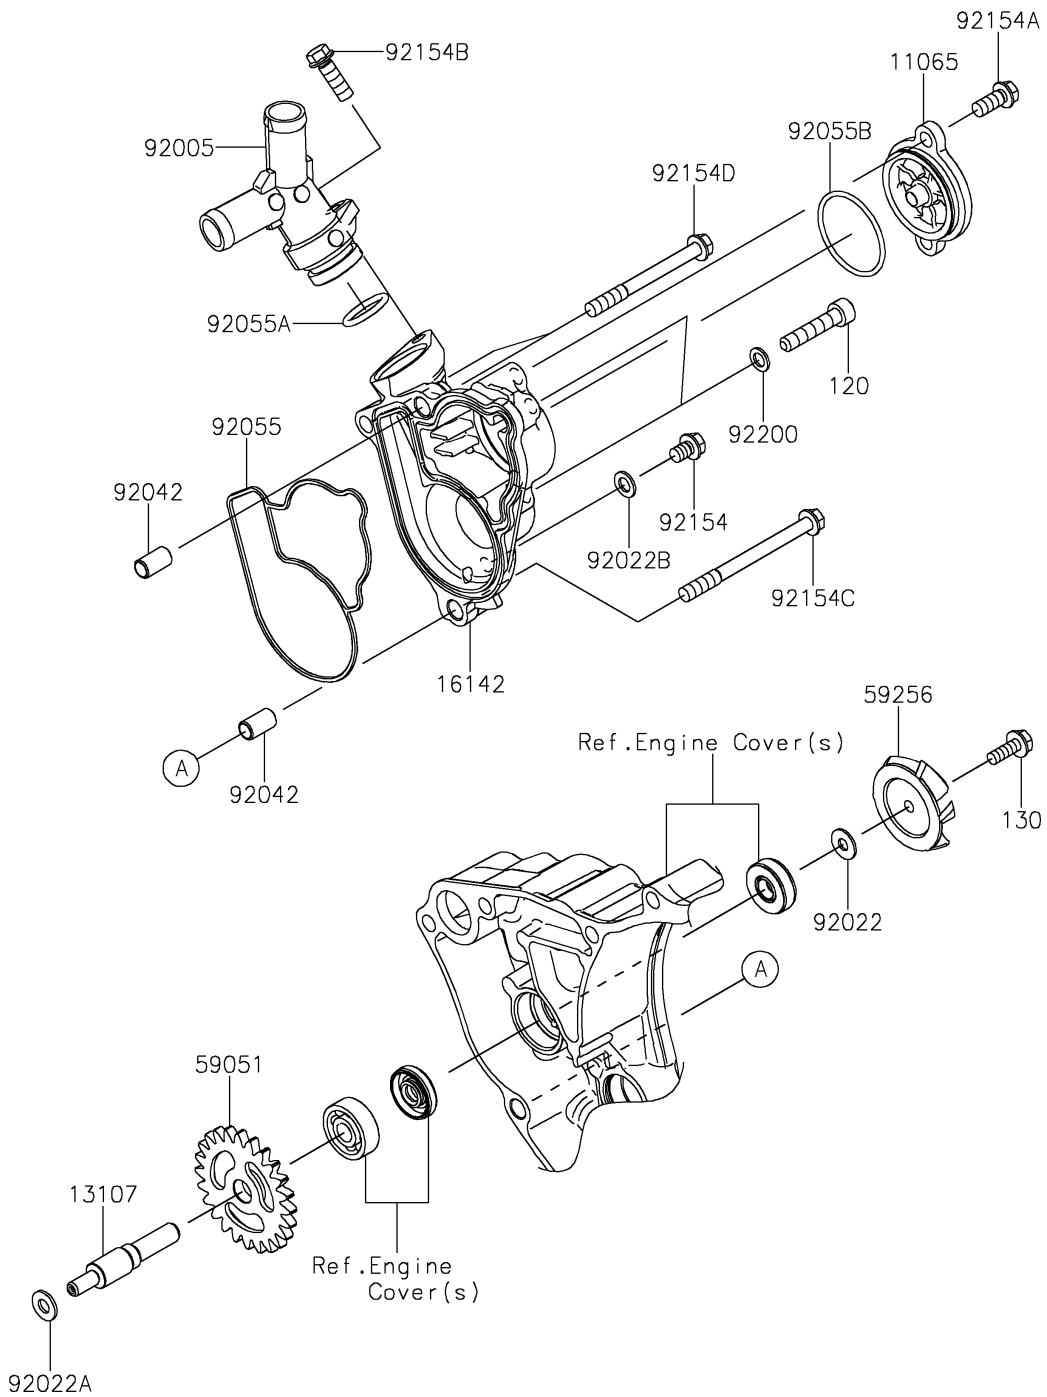

2023 KX™ 250X PARTS DIAGRAM

Water Pump

E3031

2023 KX™ 250X PARTS LIST

Water Pump

ITEM NAME	PART NUMBER	QUANTITY
CAP (Ref # 11065)	11065-0087	1
SHAFT,WATER PUMP (Ref # 13107)	13107-0916	1
COVER-PUMP,WATER (Ref # 16142)	16142-0738	1
GEAR-SPUR,WATER PUMP (Ref # 59051)	59051-0061	1
IMPELLER (Ref # 59256)	59256-1065	1
FITTING,WATER PUMP (Ref # 92005)	92005-0839	1
WASHER,5.2X13X1 (Ref # 92022)	92022-1380	1
WASHER,6X12.8X1.2 (Ref # 92022A)	92022-1827	1
WASHER,6.2X11X1 (Ref # 92022B)	92022-304	1
PIN,DOWEL,6.3X8X14 (Ref # 92042)	92042-007	2
RING-O,WATER PUMP (Ref # 92055)	92055-0010	1
RING-O,18.8X2.4 (Ref # 92055A)	92055-1308	1
RING-O,35.2X1.9 (Ref # 92055B)	92055-520	1
BOLT,FLANGED,6X8 (Ref # 92154)	92154-2962	1
BOLT,FLANGED,6X14 (Ref # 92154A)	92154-2964	2
BOLT,FLANGED,6X18 (Ref # 92154B)	92154-2976	1
BOLT,FLANGED,6X70 (Ref # 92154C)	92154-2981	1
BOLT,FLANGED,6X60 (Ref # 92154D)	92154-4134	2
WASHER,6.1X10.0X1.0 (Ref # 92200)	92200-0190	2
BOLT-SOCKET,6X30 (Ref # 120)	120CA0630	2
BOLT-FLANGED,5X14 (Ref # 130)	130CD0514	1