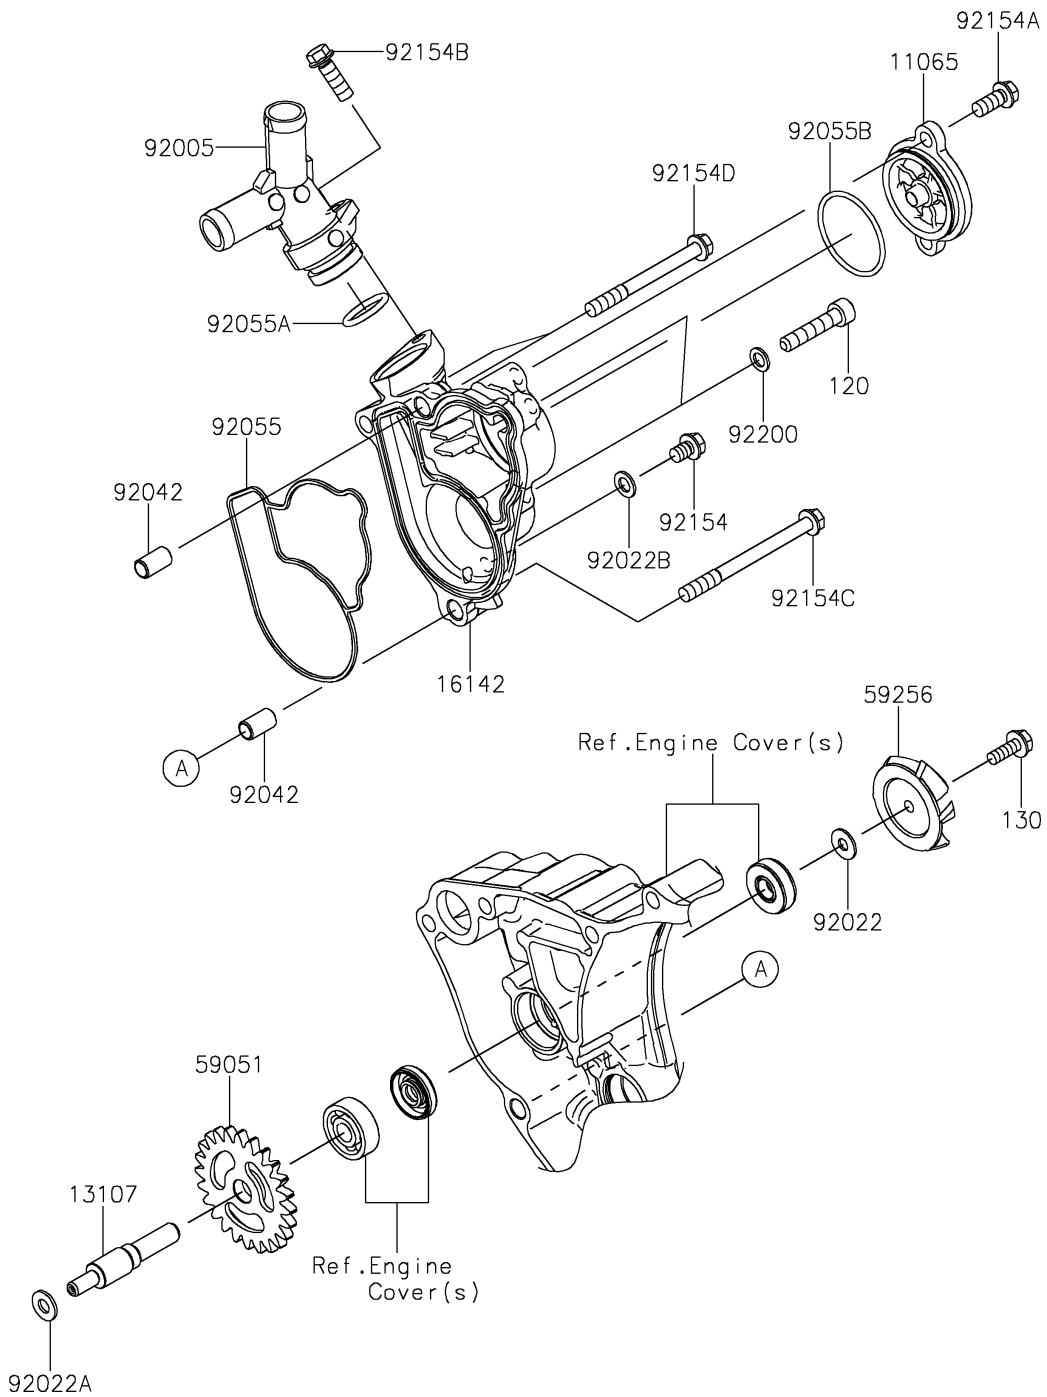

# 2024 KX™ 250X PARTS DIAGRAM

## Water Pump

E3031

## 2024 KX™ 250X PARTS LIST

### Water Pump

ITEM NAME	PART NUMBER	QUANTITY
CAP (Ref # 11065)	11065-0087	1
SHAFT,WATER PUMP (Ref # 13107)	13107-0916	1
COVER-PUMP,WATER (Ref # 16142)	16142-0738	1
GEAR-SPUR,WATER PUMP (Ref # 59051)	59051-0061	1
IMPELLER (Ref # 59256)	59256-1065	1
FITTING,WATER PUMP (Ref # 92005)	92005-0839	1
WASHER,5.2X13X1 (Ref # 92022)	92022-1380	1
WASHER,6X12.8X1.2 (Ref # 92022A)	92022-1827	1
WASHER,6.2X11X1 (Ref # 92022B)	92022-304	1
PIN,DOWEL,6.3X8X14 (Ref # 92042)	92042-007	2
RING-O,WATER PUMP (Ref # 92055)	92055-0010	1
RING-O,18.8X2.4 (Ref # 92055A)	92055-1308	1
RING-O,35.2X1.9 (Ref # 92055B)	92055-520	1
BOLT,FLANGED,6X8 (Ref # 92154)	92154-2962	1
BOLT,FLANGED,6X14 (Ref # 92154A)	92154-2964	2
BOLT,FLANGED,6X18 (Ref # 92154B)	92154-2976	1
BOLT,FLANGED,6X70 (Ref # 92154C)	92154-2981	1
BOLT,FLANGED,6X60 (Ref # 92154D)	92154-4134	2
WASHER,6.1X10.0X1.0 (Ref # 92200)	92200-0190	2
BOLT-SOCKET,6X30 (Ref # 120)	120CA0630	2
BOLT-FLANGED,5X14 (Ref # 130)	130CD0514	1