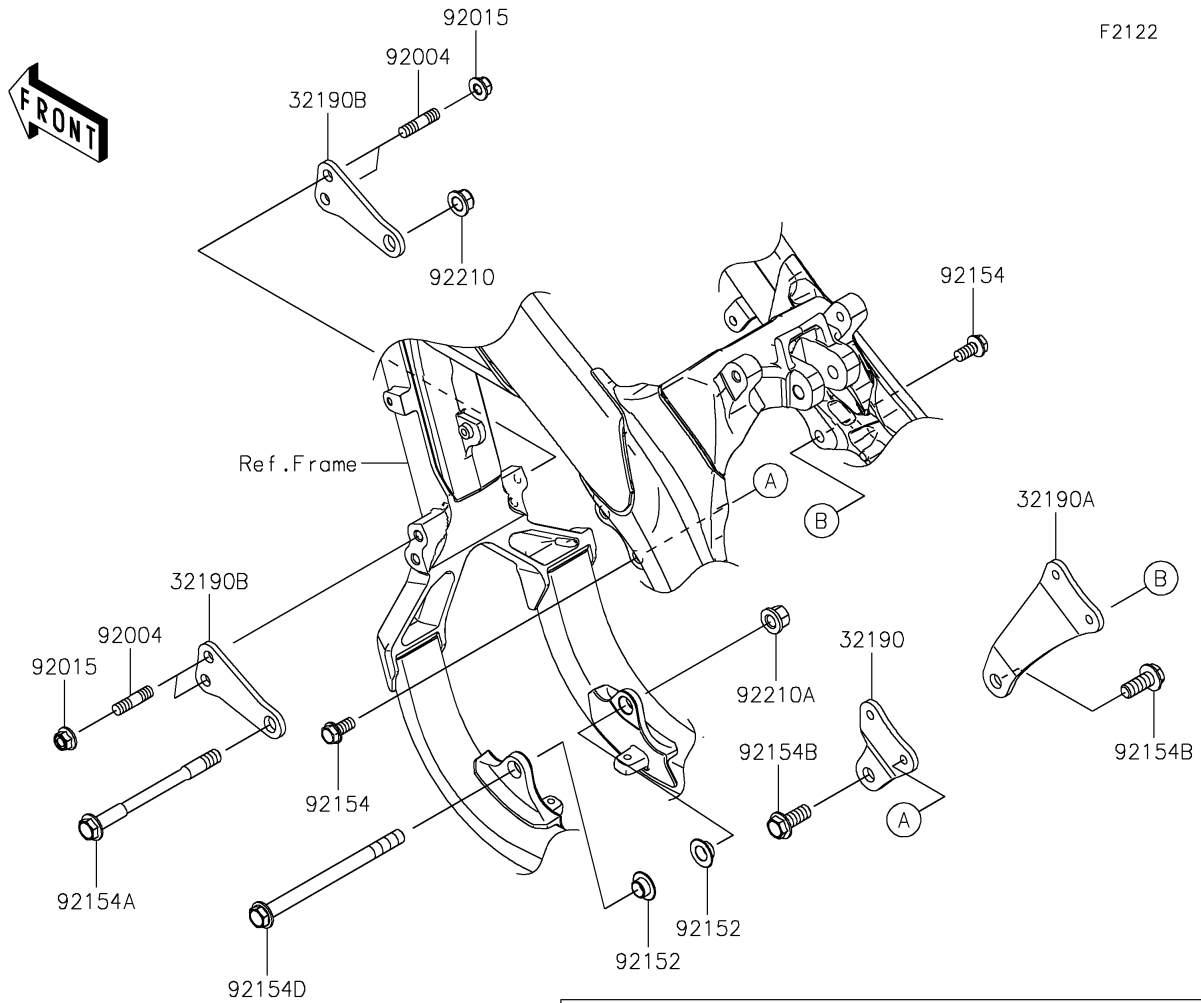

2021 KX™ 250X PARTS DIAGRAM

Engine Mount

2021 KX™ 250X PARTS LIST

Engine Mount

ITEM NAME	PART NUMBER	QUANTITY
BRACKET-ENGINE,UPP,LH (Ref # 32190)	32190-0825	1
BRACKET-ENGINE,UPP,RH (Ref # 32190A)	32190-0826	1
BRACKET-ENGINE,FR,L&R (Ref # 32190B)	32190-0827	2
STUD,8X18/16 (Ref # 92004)	92004-0789	4
NUT,8MM (Ref # 92015)	92015-1432	4
BOLT,FLANGED,8X14 (Ref # 92154)	92154-0380	4
BOLT,10X124 (Ref # 92154A)	92154-2941	1
BOLT,FLANGED,10X21.5 (Ref # 92154B)	92154-3993	2
BOLT,FLANGED,10X137 (Ref # 92154C)	92154-4274	1
WASHER,10.5X19X2.3 (Ref # 92200)	92200-0363	1
WASHER (Ref # 92200A)	92200-2490	2
NUT,LOCK,FLANGED,10MM (Ref # 92210)	92210-1080	1
NUT,10MM (Ref # 92210A)	92210-1868	1