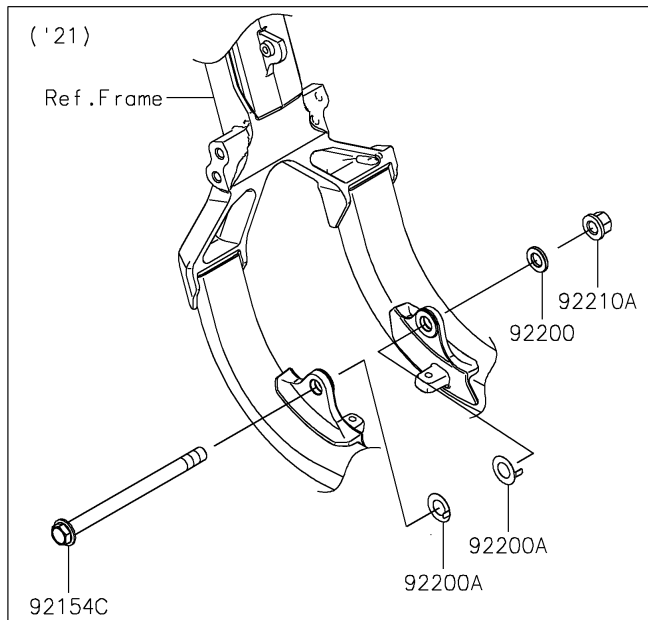

2021 KX™ 250X PARTS DIAGRAM

Engine Mount

2021 KX™ 250X PARTS LIST

Engine Mount

ITEM NAME	PART NUMBER	QUANTITY
BRACKET-ENGINE,UPP,LH (Ref # 32190)	32190-0825	1
BRACKET-ENGINE,UPP,RH (Ref # 32190A)	32190-0826	1
BRACKET-ENGINE,FR,L&R (Ref # 32190B)	32190-0827	2
STUD,8X18/16 (Ref # 92004)	92004-0789	4
NUT,8MM (Ref # 92015)	92015-1432	4
BOLT,FLANGED,8X14 (Ref # 92154)	92154-0380	4
BOLT,10X124 (Ref # 92154A)	92154-2941	1
BOLT,FLANGED,10X21.5 (Ref # 92154B)	92154-3993	2
BOLT,FLANGED,10X137 (Ref # 92154C)	92154-4274	1
WASHER,10.5X19X2.3 (Ref # 92200)	92200-0363	1
WASHER (Ref # 92200A)	92200-2490	2
NUT,LOCK,FLANGED,10MM (Ref # 92210)	92210-1080	1
NUT,10MM (Ref # 92210A)	92210-1868	1