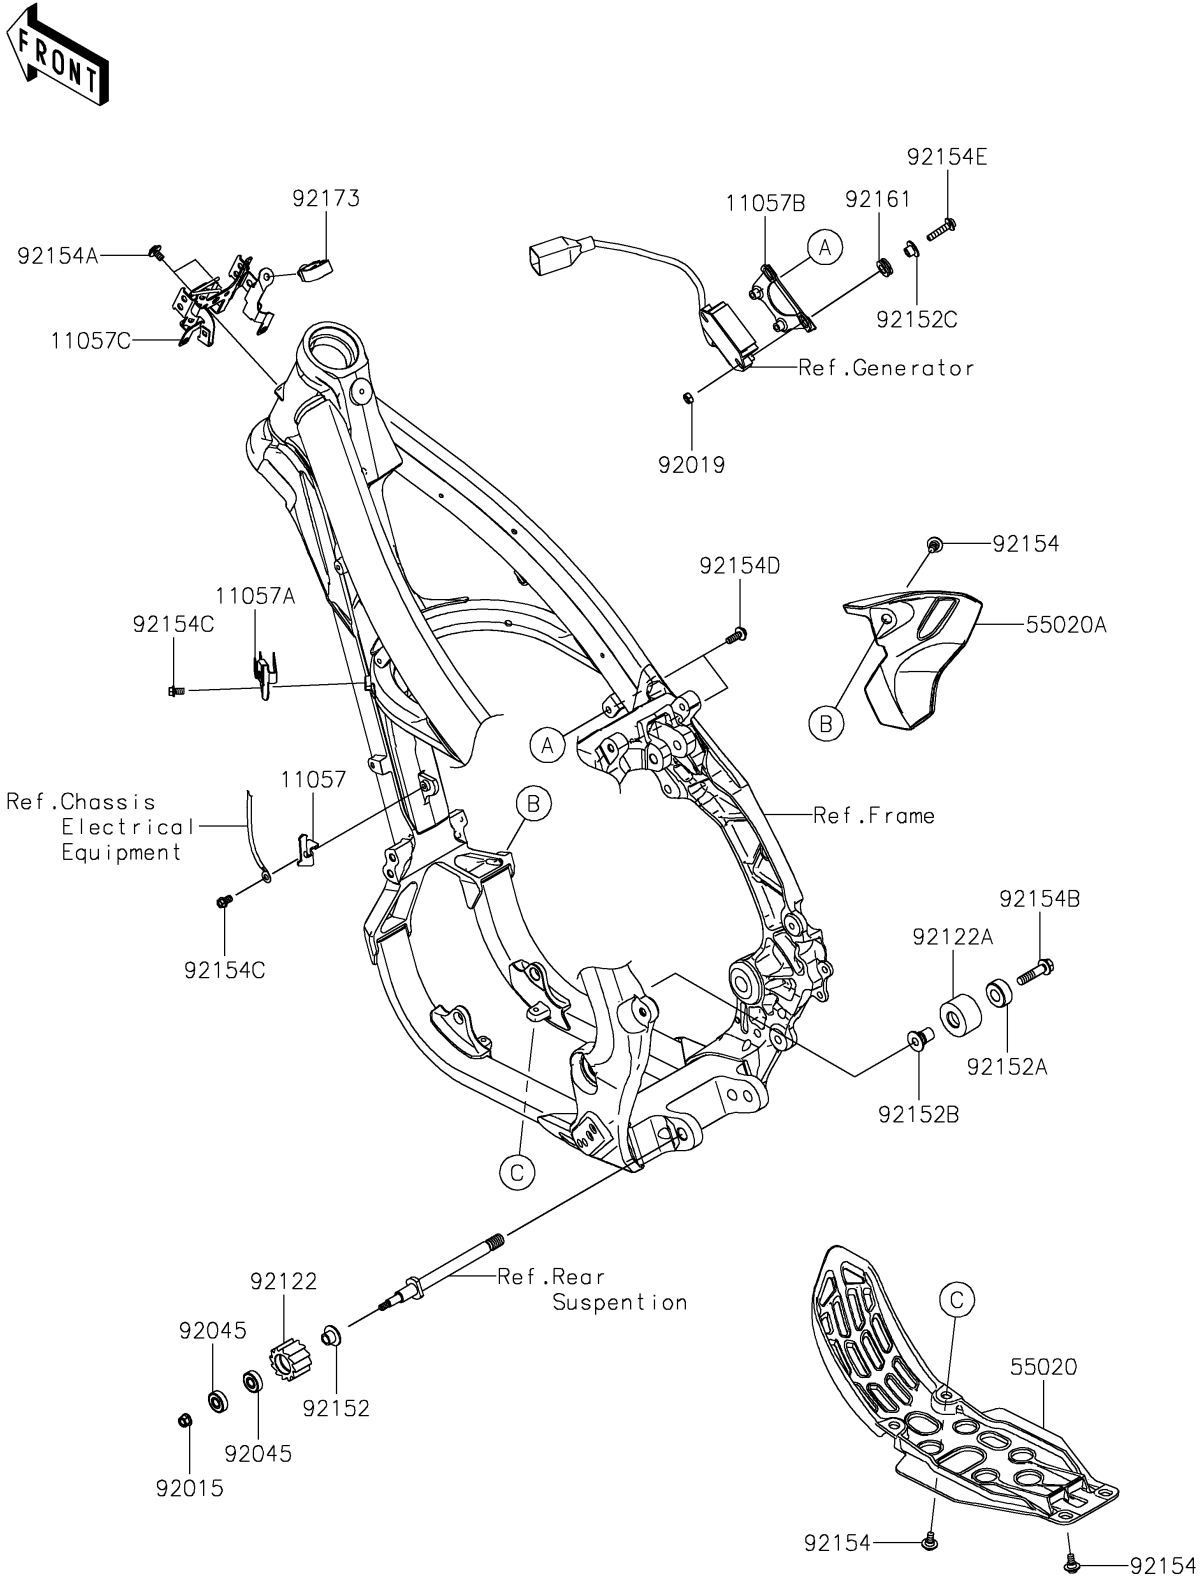

2021 KX™ 250X PARTS DIAGRAM

Frame Fittings

F2131

2021 KX™ 250X PARTS LIST

Frame Fittings

ITEM NAME	PART NUMBER	QUANTITY
BRACKET,VEHICLE DOWN SENSOR (Ref # 11057)	11057-1528	1
BRACKET,COUPLER (Ref # 11057A)	11057-1529	1
BRACKET,REGULATOR (Ref # 11057B)	11057-1531	1
BRACKET,ECU (Ref # 11057C)	11057-1557	1
GUARD,ENGINE,LWR (Ref # 55020)	55020-1893	1
GUARD (Ref # 55020A)	55020-2213	1
NUT,LOCK,FLANGED,6MM (Ref # 92015)	92015-1339	1
NUT,LOCK,6MM (Ref # 92019)	92019-008	2
BEARING-BALL,608LLU/2A (Ref # 92045)	92045-0060	2
ROLLER,CHAIN GUIDE (Ref # 92122)	92122-0016	1
ROLLER,CHAIN (Ref # 92122A)	92122-0042	1
COLLAR (Ref # 92152)	92152-0459	1
COLLAR,12.7X27.2X12 (Ref # 92152A)	92152-0945	1
COLLAR,8.3X12.5X21.5 (Ref # 92152B)	92152-2460	1
COLLAR,6.5X10X8.5 (Ref # 92152C)	92152-2467	2
BOLT,FLANGED,6X9 (Ref # 92154)	92154-0546	5
BOLT,SOCKET,6X10 (Ref # 92154A)	92154-0774	2
BOLT,FLANGED,8X35 (Ref # 92154B)	92154-1746	1
BOLT,6X10 (Ref # 92154C)	92154-2963	2
BOLT,SOCKET,6X18,AL (Ref # 92154D)	92154-3774	2
BOLT,SOCKET,6X27,AL (Ref # 92154E)	92154-3775	2
DAMPER,10X18X6.5 (Ref # 92161)	92161-2091	2
CLAMP (Ref # 92173)	92173-0861	1