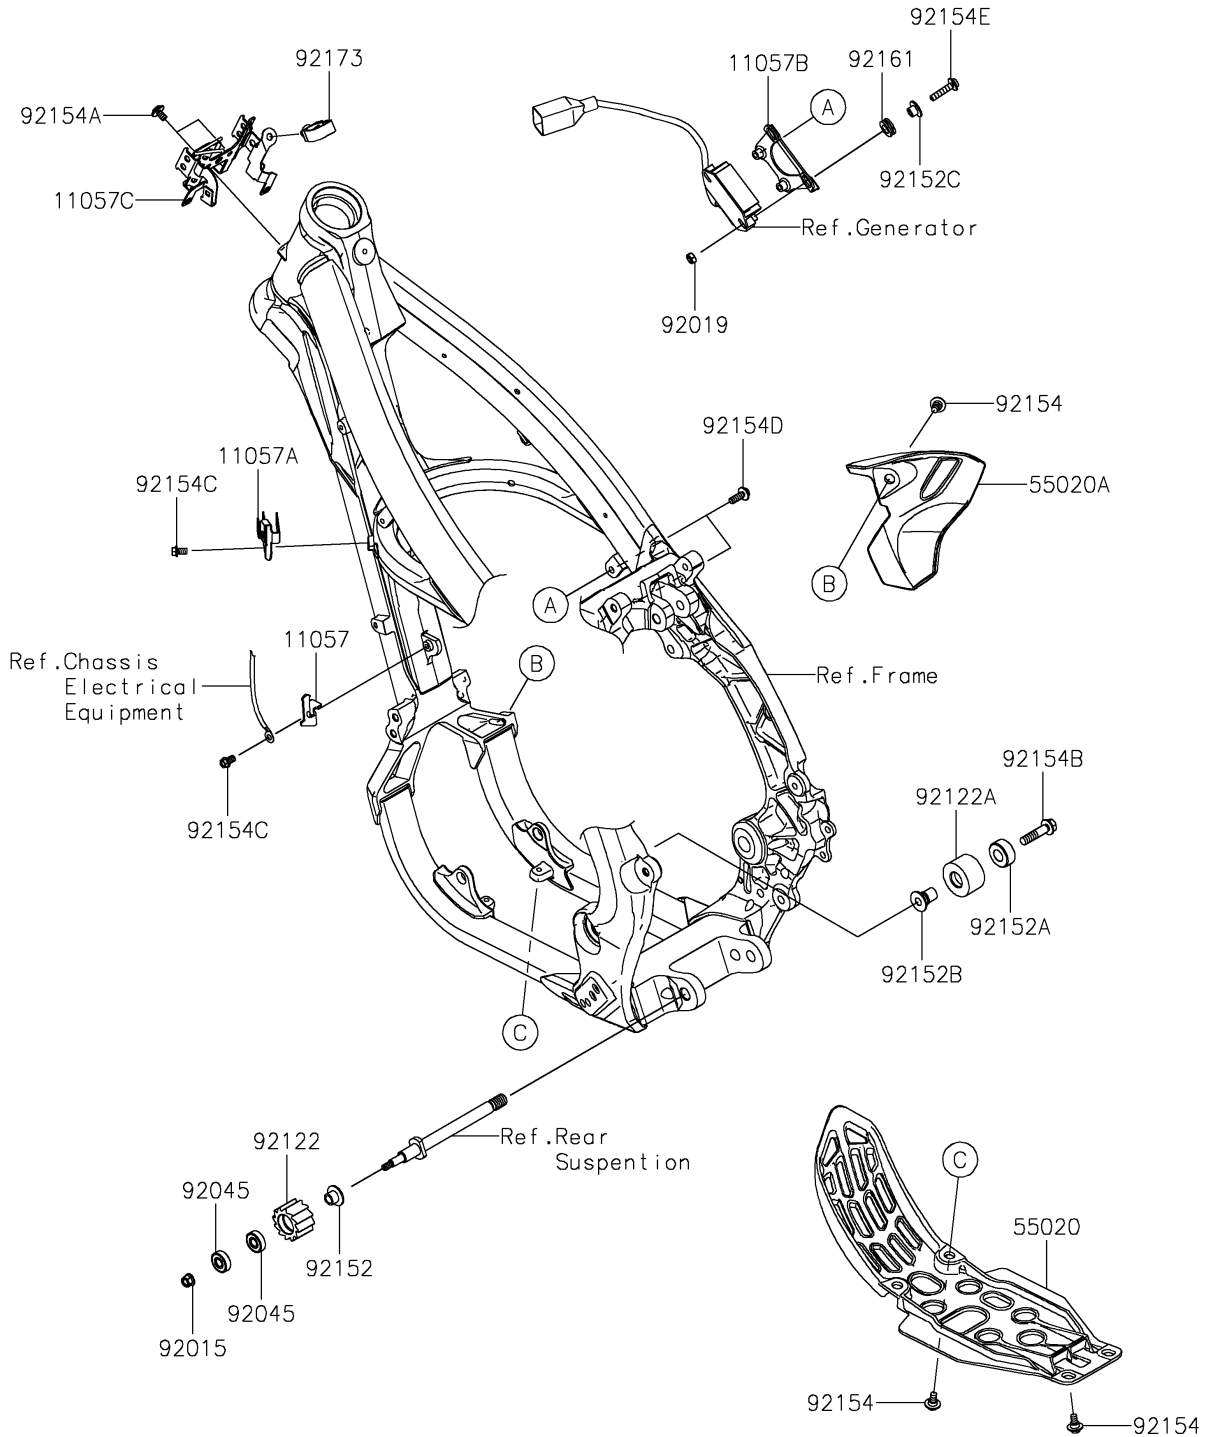

2022 KX™ 250X PARTS DIAGRAM

Frame Fittings

F2131

2022 KX™ 250X PARTS LIST

Frame Fittings

ITEM NAME	PART NUMBER	QUANTITY
BRACKET,VEHICLE DOWN SENSOR (Ref # 11057)	11057-1528	1
BRACKET,COUPLER (Ref # 11057A)	11057-1529	1
BRACKET,REGULATOR (Ref # 11057B)	11057-1531	1
BRACKET,ECU (Ref # 11057C)	11057-1557	1
GUARD,ENGINE,LWR (Ref # 55020)	55020-1893	1
GUARD (Ref # 55020A)	55020-2213	1
NUT,LOCK,FLANGED,6MM (Ref # 92015)	92015-1339	1
NUT,LOCK,6MM (Ref # 92019)	92019-008	2
BEARING-BALL,608LLU/2A (Ref # 92045)	92045-0060	2
ROLLER,CHAIN GUIDE (Ref # 92122)	92122-0016	1
ROLLER,CHAIN (Ref # 92122A)	92122-0042	1
COLLAR (Ref # 92152)	92152-0459	1
COLLAR,12.7X27.2X12 (Ref # 92152A)	92152-0945	1
COLLAR,8.3X12.5X21.5 (Ref # 92152B)	92152-2460	1
COLLAR,6.5X10X8.5 (Ref # 92152C)	92152-2467	2
BOLT,FLANGED,6X9 (Ref # 92154)	92154-0546	5
BOLT,SOCKET,6X10 (Ref # 92154A)	92154-0774	2
BOLT,FLANGED,8X35 (Ref # 92154B)	92154-1746	1
BOLT,6X10 (Ref # 92154C)	92154-2963	2
BOLT,SOCKET,6X18,AL (Ref # 92154D)	92154-3774	2
BOLT,SOCKET,6X27,AL (Ref # 92154E)	92154-3775	2
DAMPER,10X18X6.5 (Ref # 92161)	92161-2091	2
CLAMP (Ref # 92173)	92173-0861	1