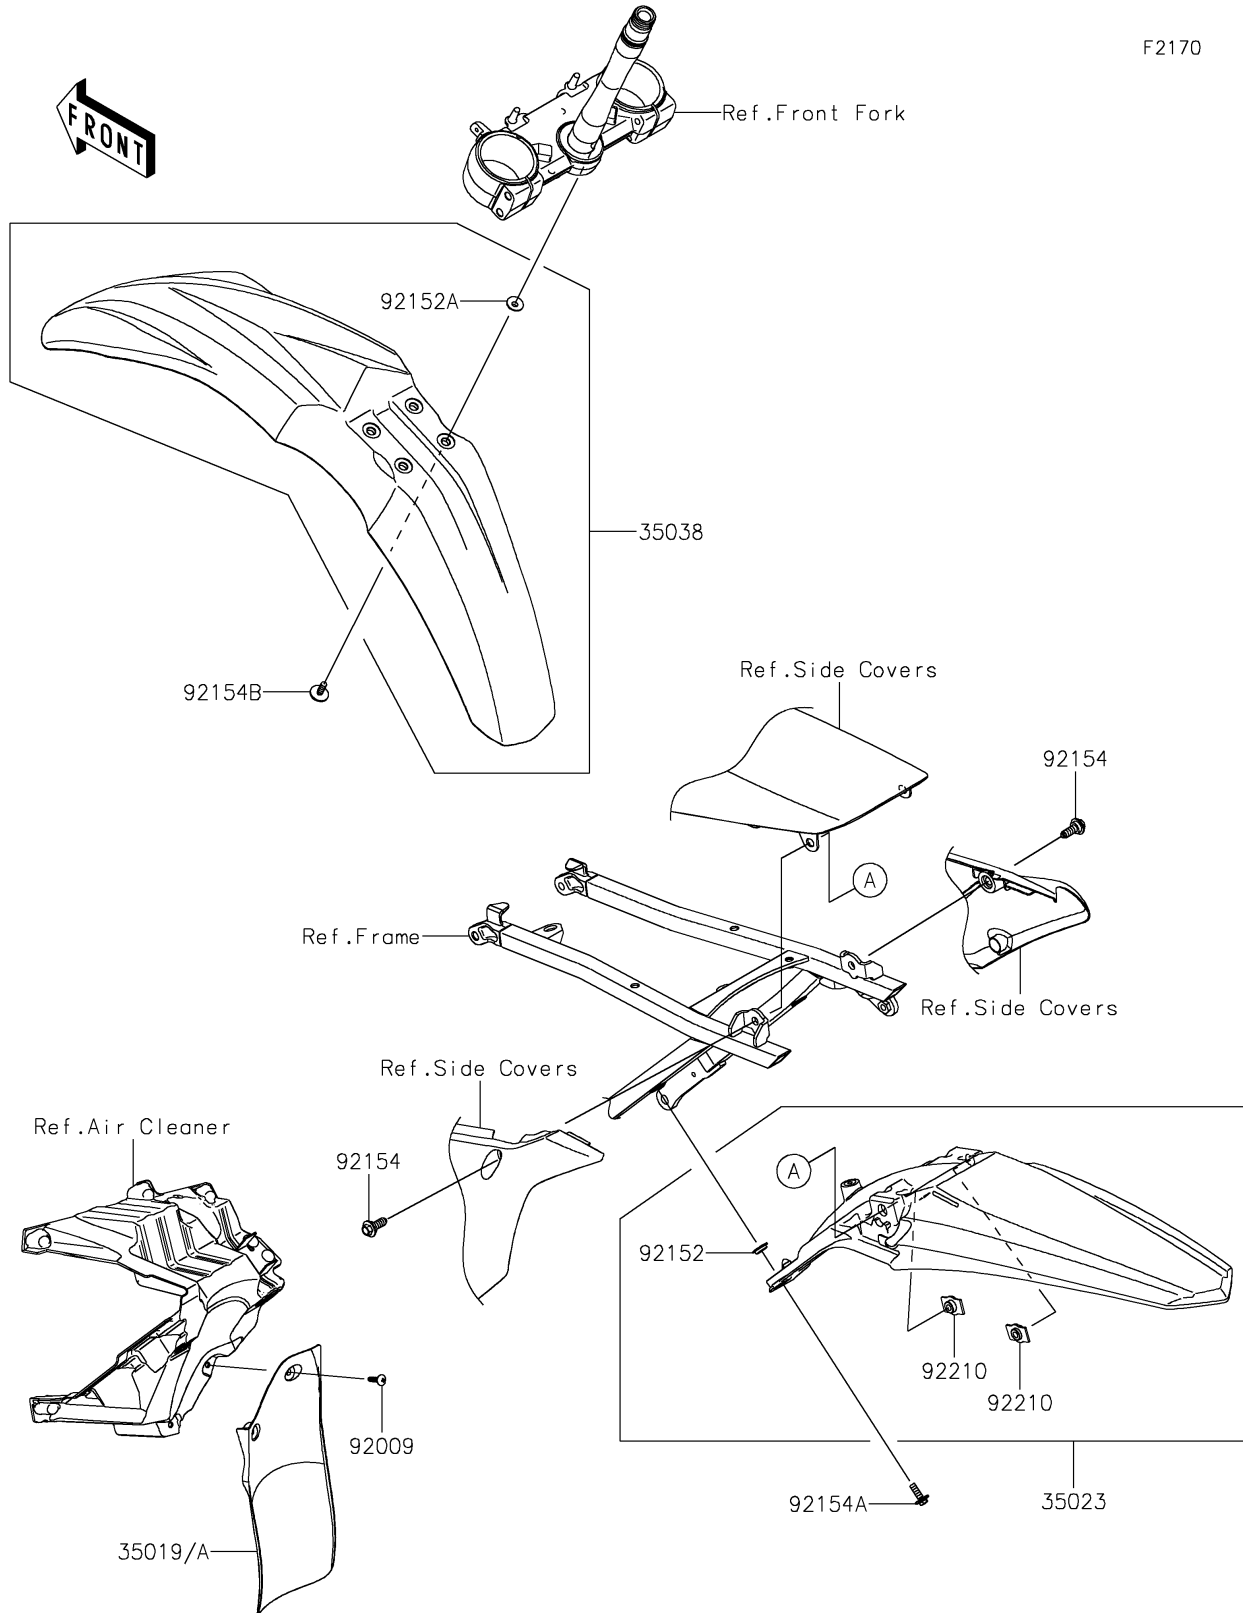

2022 KX™ 250X PARTS DIAGRAM

Fenders

F2170

2022 KX™ 250X PARTS LIST

Fenders

| ITEM NAME | PART NUMBER | QUANTITY |
|------------------------------------|----------------|----------|
| FLAP (Ref # 35019) | 35019-0653 | 1 |
| FLAP (Ref # 35019A) | 35019-0669 | 1 |
| FENDER-REAR,L.GREEN (Ref # 35023) | 35023-0445-290 | 1 |
| FENDER-FRONT,L.GREEN (Ref # 35038) | 35038-0008-290 | 1 |
| SCREW,TAPPING,5X20 (Ref # 92009) | 92009-1993 | 2 |
| COLLAR (Ref # 92152) | 92152-0052 | 2 |
| COLLAR (Ref # 92152A) | 92152-1422 | 4 |
| BOLT,STEPPED,8X23 (Ref # 92154) | 92154-2961 | 2 |
| BOLT,FLANGED,6X20 (Ref # 92154A) | 92154-2972 | 2 |
| BOLT,6X18 (Ref # 92154B) | 92154-2973 | 4 |
| NUT,8MM (Ref # 92210) | 92210-1635 | 2 |