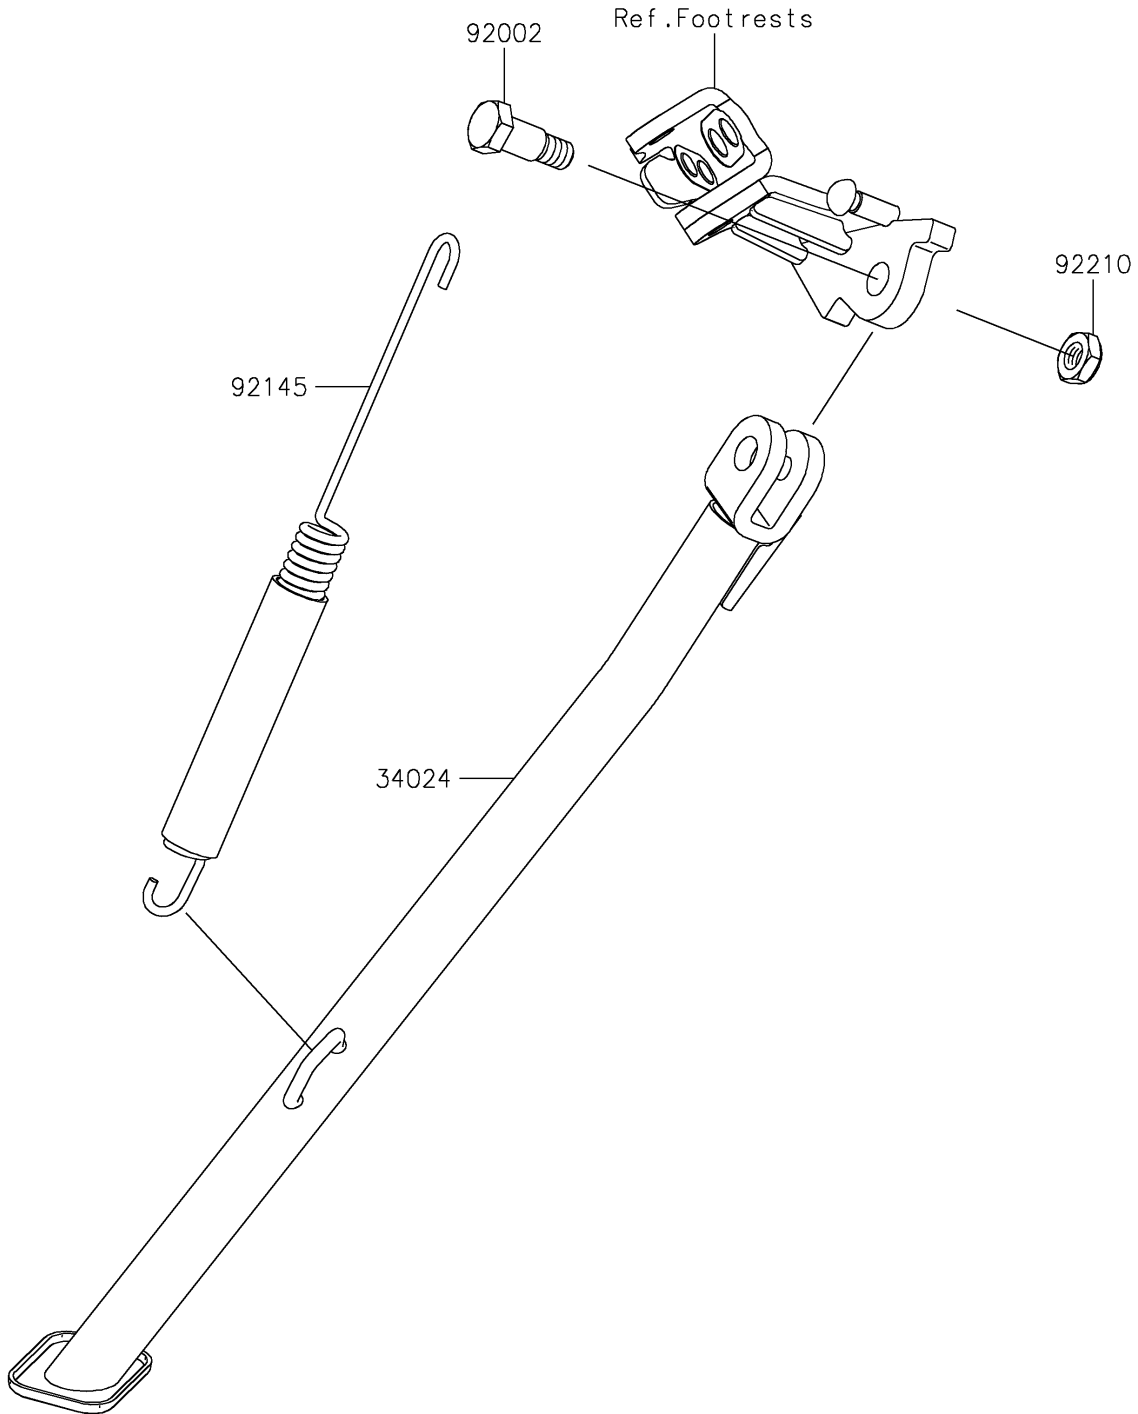

# 2021 KX™ 250X PARTS DIAGRAM

Stand(s)

F2190

## 2021 KX™ 250X PARTS LIST

Stand(s)

| ITEM NAME                         | PART NUMBER    | QUANTITY |
|-----------------------------------|----------------|----------|
| STAND-SIDE,P.SILVER (Ref # 34024) | 34024-0175-458 | 1        |
| BOLT,SIDE STAND (Ref # 92002)     | 92002-1813     | 1        |
| SPRING,SIDE STAND (Ref # 92145)   | 92145-0454     | 1        |
| NUT,LOCK,10MM (Ref # 92210)       | 92210-0784     | 1        |