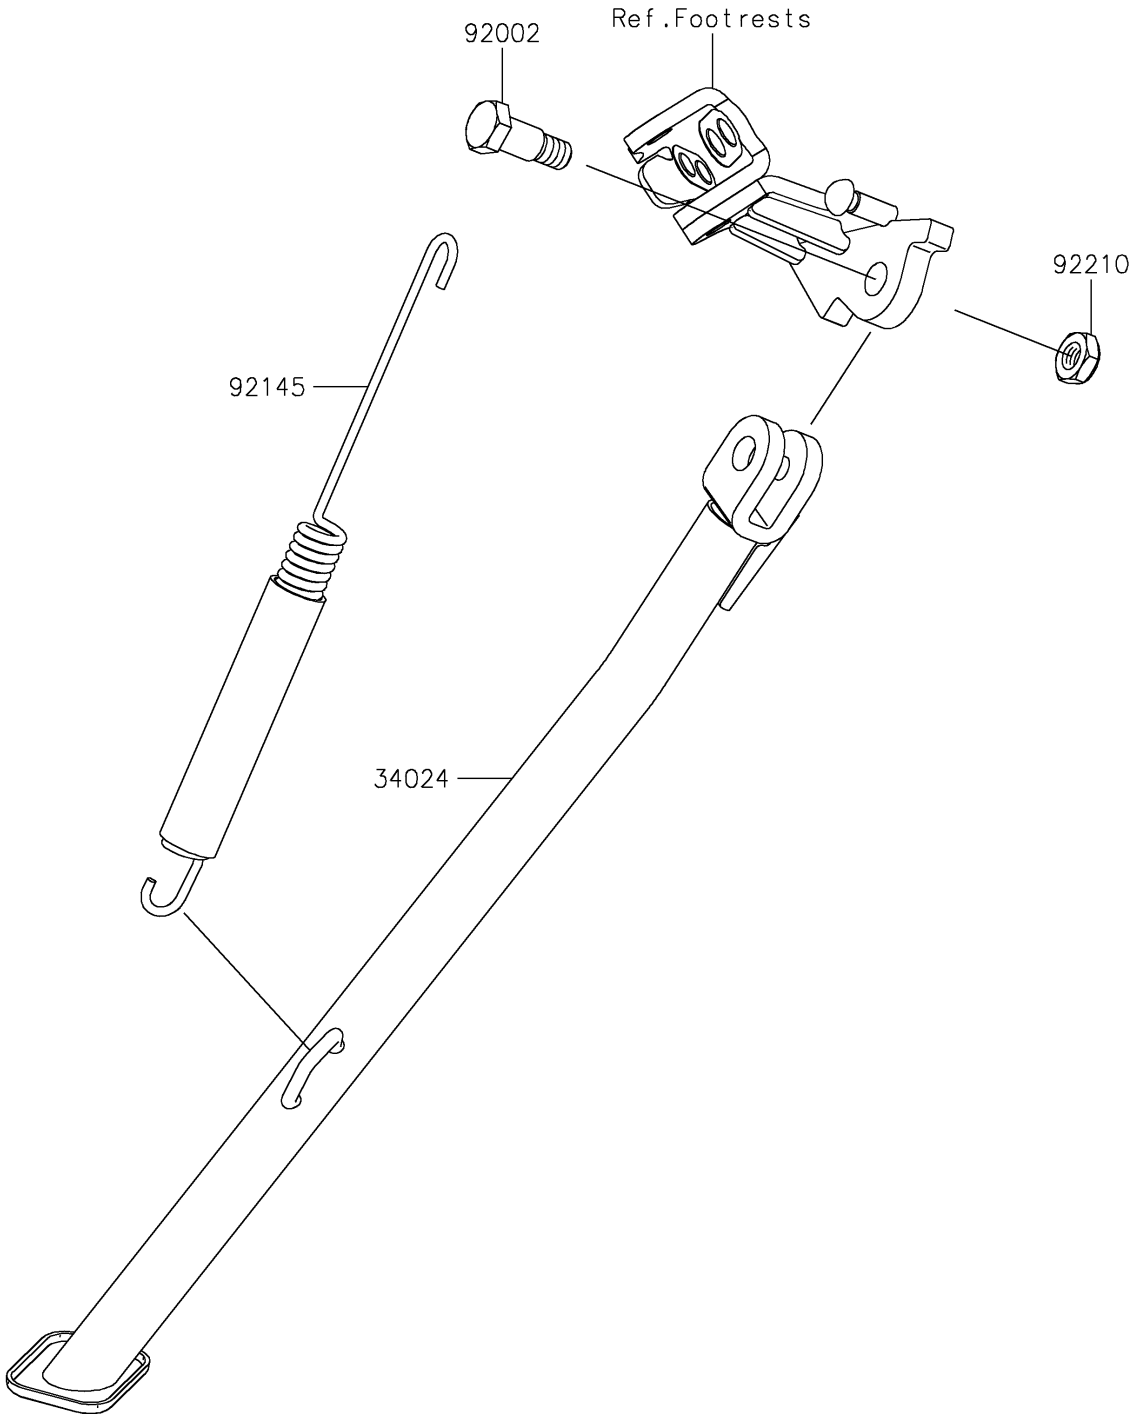

# 2022 KX™ 250X PARTS DIAGRAM

Stand(s)

F2190

## 2022 KX™ 250X PARTS LIST

Stand(s)

ITEM NAME	PART NUMBER	QUANTITY
STAND-SIDE,P.SILVER (Ref # 34024)	34024-0175-458	1
BOLT,SIDE STAND (Ref # 92002)	92002-1813	1
SPRING,SIDE STAND (Ref # 92145)	92145-0454	1
NUT,LOCK,10MM (Ref # 92210)	92210-0784	1