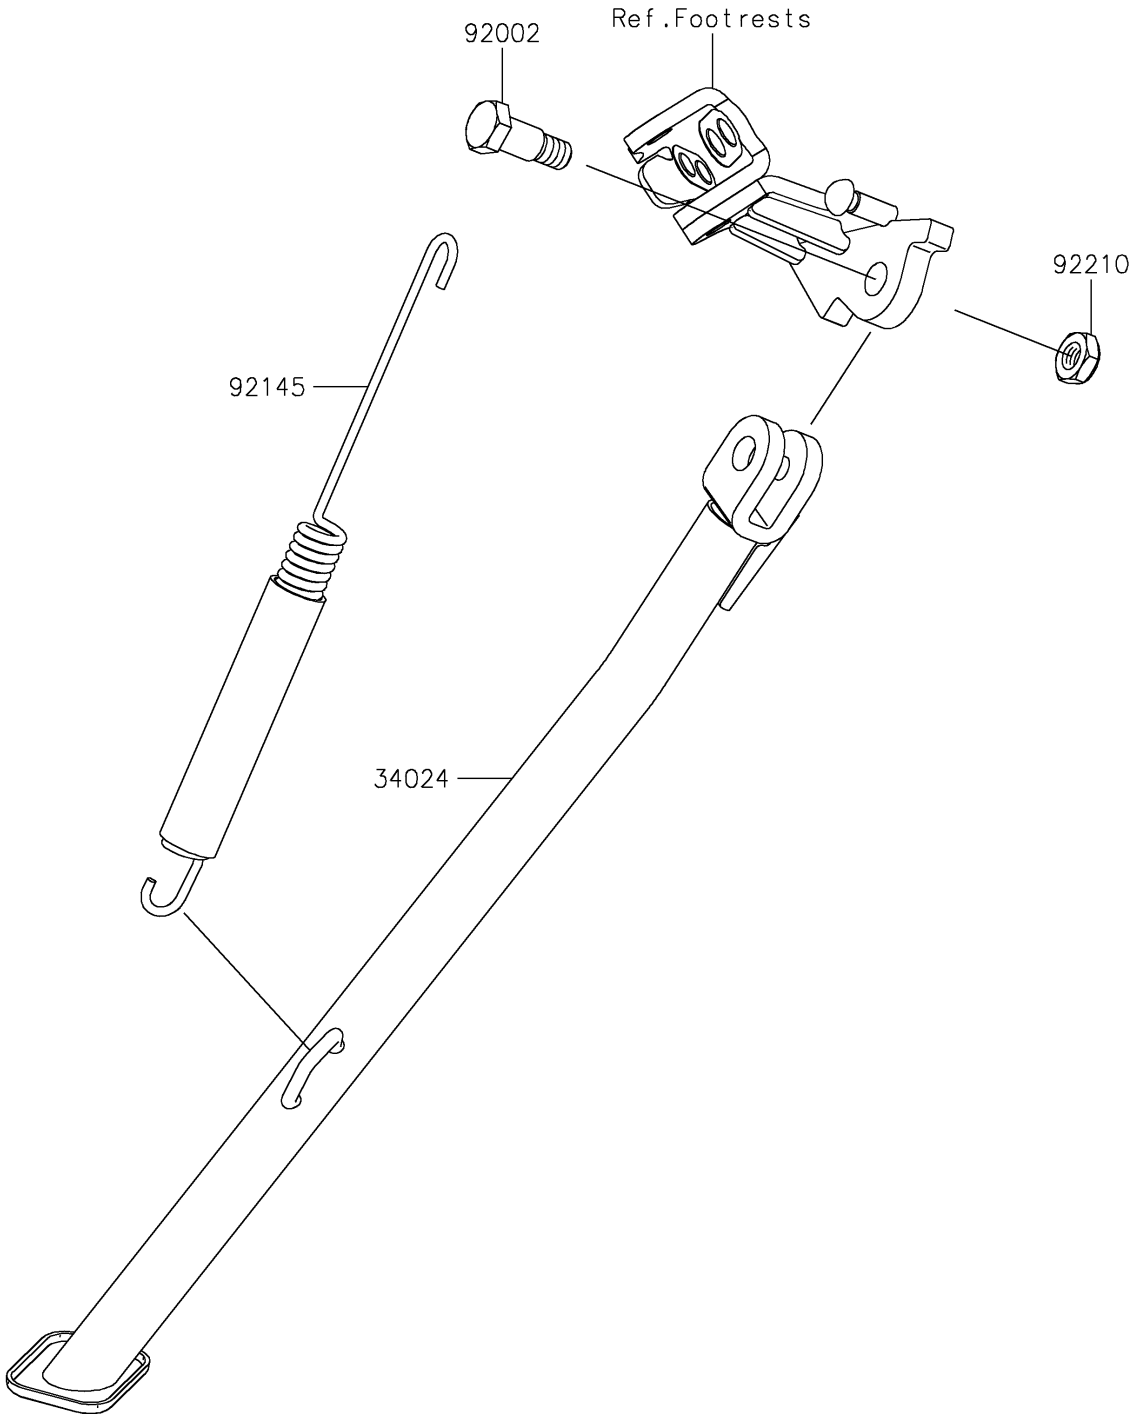

2022 KX™ 250X PARTS DIAGRAM

Stand(s)

F2190

2022 KX™ 250X PARTS LIST

Stand(s)

ITEM NAME	PART NUMBER	QUANTITY
STAND-SIDE,P.SILVER (Ref # 34024)	34024-0175-458	1
BOLT,SIDE STAND (Ref # 92002)	92002-1813	1
SPRING,SIDE STAND (Ref # 92145)	92145-0454	1
NUT,LOCK,10MM (Ref # 92210)	92210-0784	1