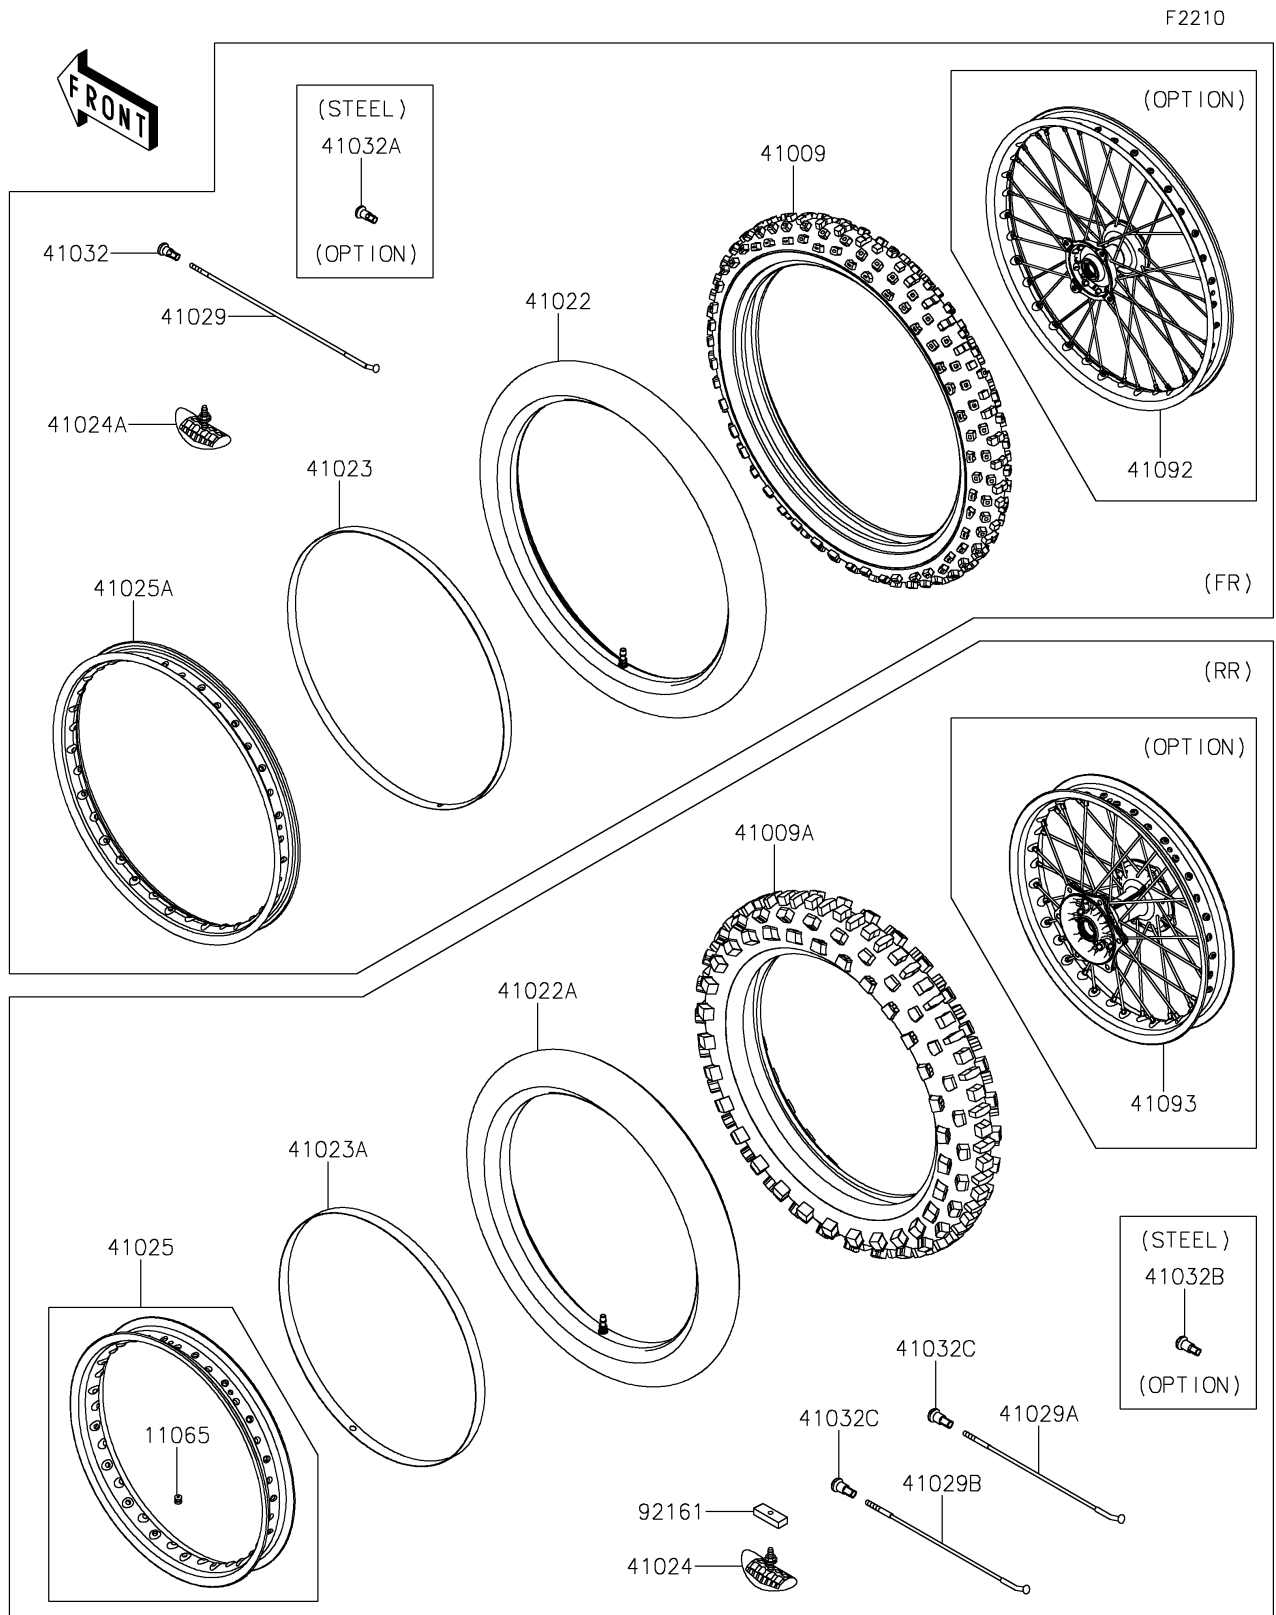

2022 KX™ 250X PARTS DIAGRAM

Wheels/Tires

2022 KX™ 250X PARTS LIST

Wheels/Tires

ITEM NAME	PART NUMBER	QUANTITY
CAP,BEAD SPACER HOLE (Ref # 11065)	11065-0219	1
TIRE,FR,80/100-21 51M,AT81F(D) (Ref # 41009)	41009-0857	1
TIRE,RR,110/100-18 64M,AT81(D) (Ref # 41009A)	41009-0862	1
TUBE-TIRE,FR,90/100-21(D) (Ref # 41022)	41022-0022	1
TUBE-TIRE,RR,110/100-18(D) (Ref # 41022A)	41022-1120	1
BAND-RIM,90/100-21(D) (Ref # 41023)	41023-0009	1
BAND-RIM,100/100-18(D) (Ref # 41023A)	41023-1070	1
STOPPER-RIM,2.15-M(DUNLOP) (Ref # 41024)	41024-009	1
STOPPER-RIM,1.60-M(DUNLOP) (Ref # 41024A)	41024-010	1
RIM,RR,2.15X18,BLACK (Ref # 41025)	41025-0083-WC	1
RIM,FR,1.60X21,BLACK (Ref # 41025A)	41025-0094-WC	1
SPOKE-INNER,FR (Ref # 41029)	41029-0003	36
SPOKE-INNER,RR,191MMX162D (Ref # 41029A)	41029-0039	27
SPOKE-INNER,RR,194MMX160D (Ref # 41029B)	41029-0040	9
NIPPLE-SPOKE,ALUMINIUM (Ref # 41032)	41032-0002	36
NIPPLE-SPOKE,8X9X20(+),STEEL (Ref # 41032A)	41032-1077	36
NIPPLE-SPOKE,STEEL (Ref # 41032B)	41032-1085	36
NIPPLE-SPOKE,ALUMINIUM (Ref # 41032C)	41032-1086	36
WHEEL,FR,1.60X21,AL NIPPLE,BLK (Ref # 41092)	41092-0027-WC	1
WHEEL,RR,2.15X18,AL NIPPLE,BLK (Ref # 41093)	41093-0011-WC	1
DAMPER,RIM STOPPER (Ref # 92161)	92161-1184	1