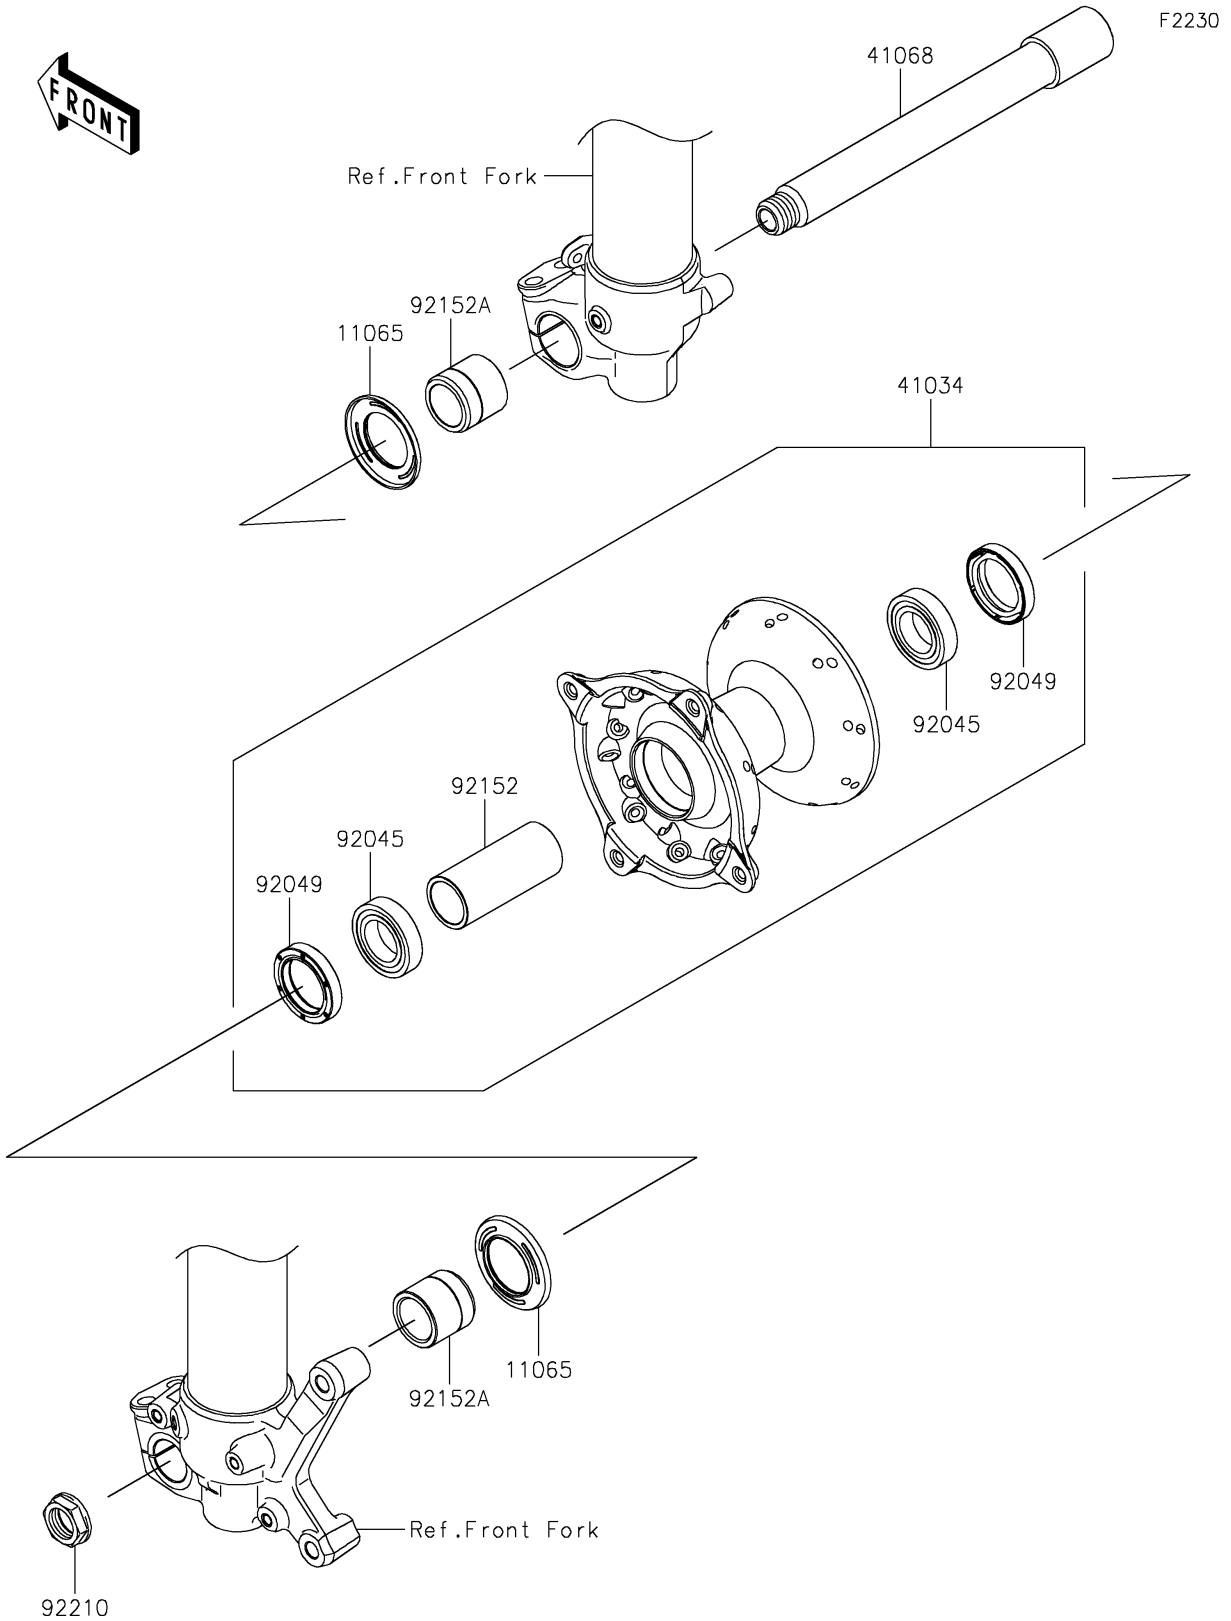

# 2021 KX™ 250X PARTS DIAGRAM

## Front Hub

## 2021 KX™ 250X PARTS LIST

### Front Hub

ITEM NAME	PART NUMBER	QUANTITY
CAP,AXLE (Ref # 11065)	11065-1281	2
DRUM-ASSY,FRONT BRAKE (Ref # 41034)	41034-0594	1
AXLE,FR,22X186,M18 (Ref # 41068)	41068-0633	1
BEARING-BALL,69/22LLU/2AS (Ref # 92045)	92045-0883	2
SEAL-OIL,30X40X7 (Ref # 92049)	92049-0810	2
COLLAR,22.4X28X65 (Ref # 92152)	92152-2469	1
COLLAR,22X30X27.5 (Ref # 92152A)	92152-2470	2
NUT,18MM (Ref # 92210)	92210-0065	1