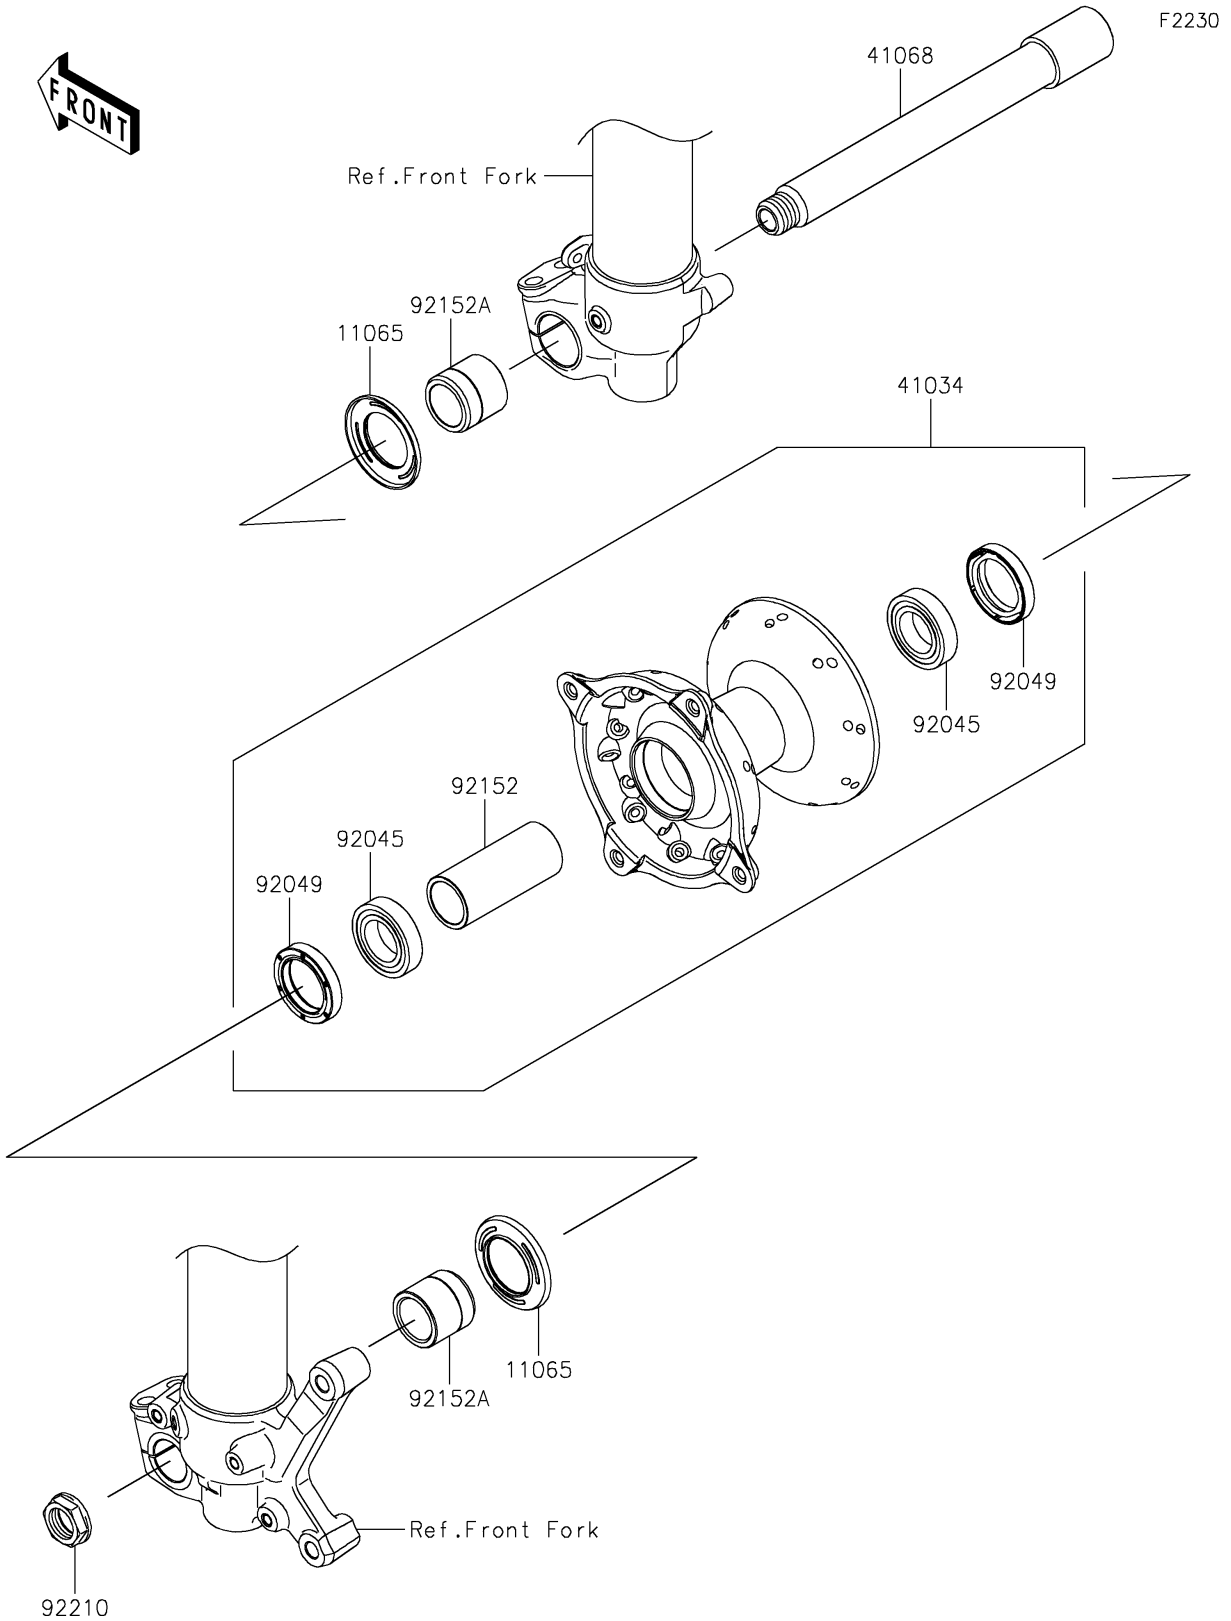

2022 KX™ 250X PARTS DIAGRAM

Front Hub

2022 KX™ 250X PARTS LIST

Front Hub

ITEM NAME	PART NUMBER	QUANTITY
CAP,AXLE (Ref # 11065)	11065-1281	2
DRUM-ASSY,FRONT BRAKE (Ref # 41034)	41034-0594	1
AXLE,FR,22X186,M18 (Ref # 41068)	41068-0633	1
BEARING-BALL,69/22LLU/2AS (Ref # 92045)	92045-0883	2
SEAL-OIL,30X40X7 (Ref # 92049)	92049-0810	2
COLLAR,22.4X28X65 (Ref # 92152)	92152-2469	1
COLLAR,22X30X27.5 (Ref # 92152A)	92152-2470	2
NUT,18MM (Ref # 92210)	92210-0065	1