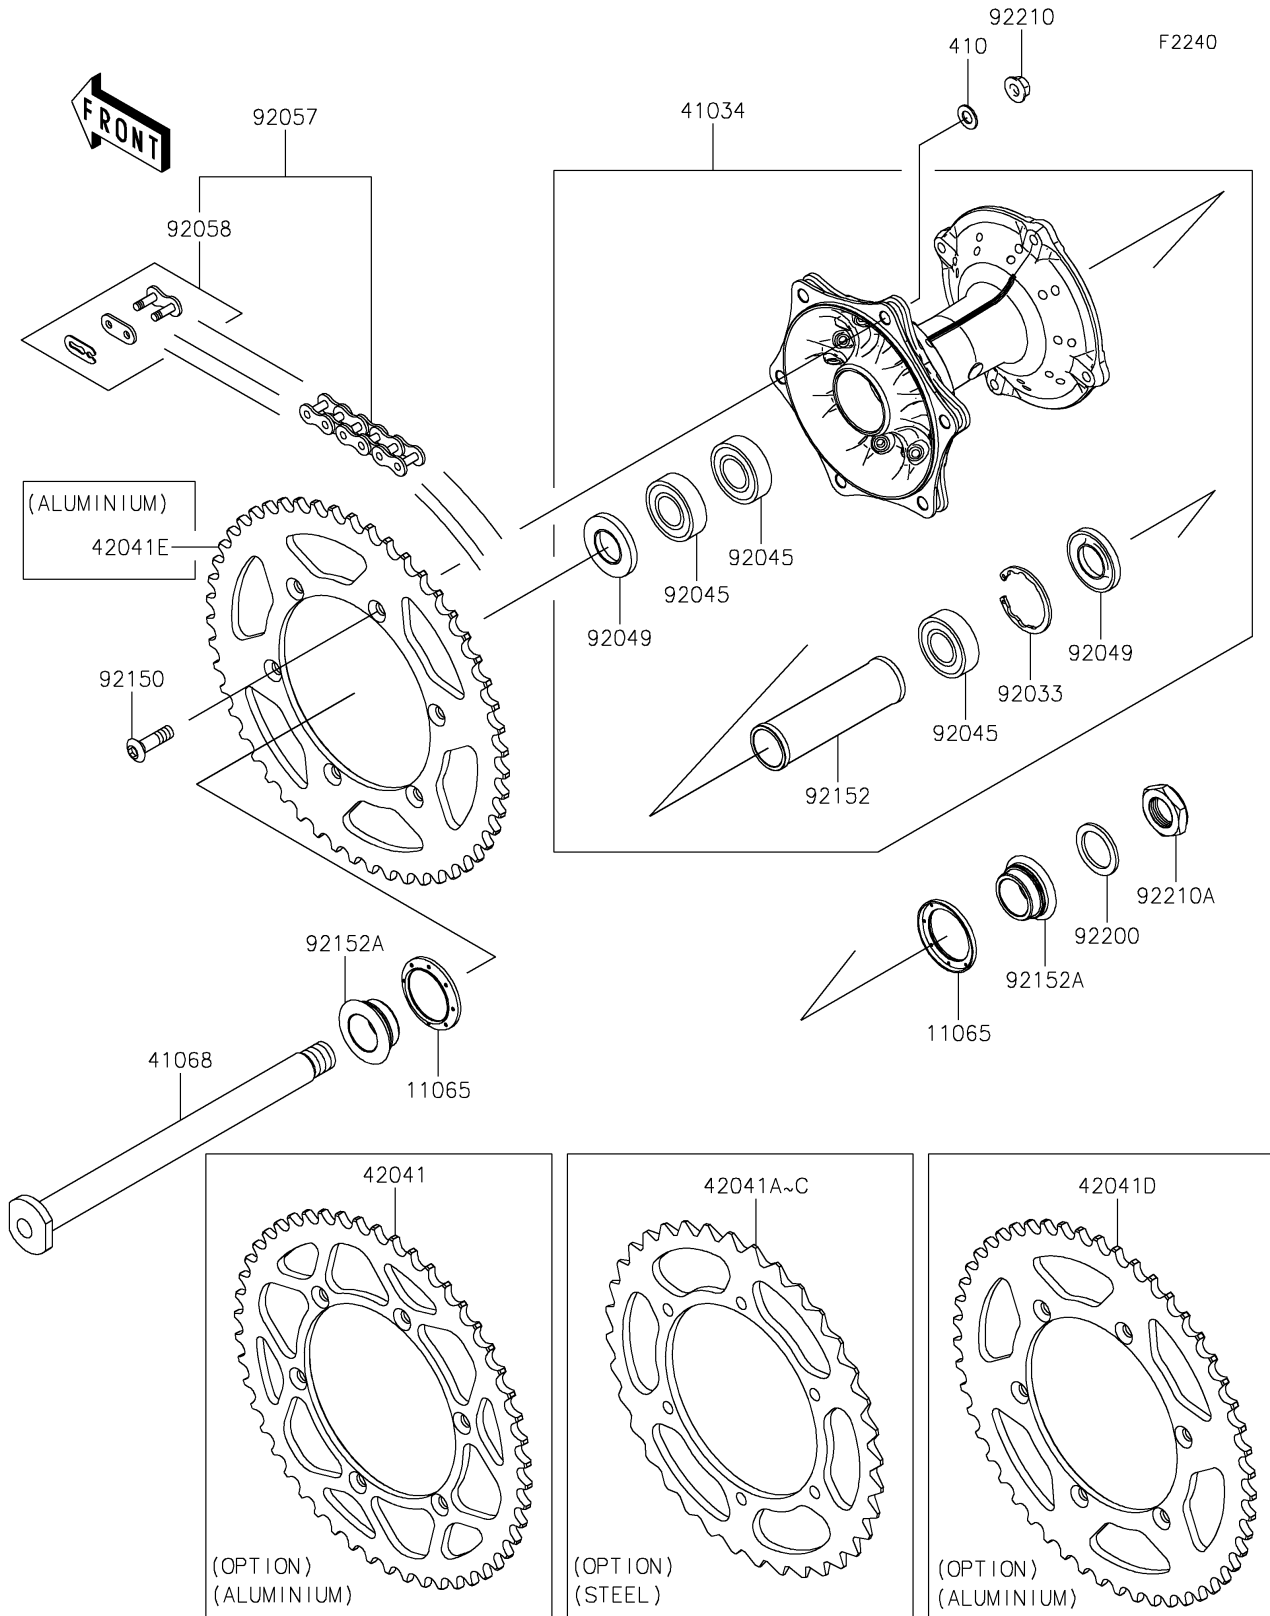

2021 KX™ 250X PARTS DIAGRAM

Rear Hub

2021 KX™ 250X PARTS LIST

Rear Hub

ITEM NAME	PART NUMBER	QUANTITY
CAP,AXLE (Ref # 11065)	11065-1298	2
DRUM-ASSY,REAR BRAKE (Ref # 41034)	41034-0597	1
AXLE,RR,L=255 (Ref # 41068)	41068-0597	1
SPROCKET-HUB,50T,AL (Ref # 42041)	42041-0167	1
SPROCKET-HUB,49T,STEEL (Ref # 42041A)	42041-1384	1
SPROCKET-HUB,50T,STEEL (Ref # 42041B)	42041-1408	1
SPROCKET-HUB,51T,STEEL (Ref # 42041C)	42041-1428	1
SPROCKET-HUB,49T,AL (Ref # 42041D)	42041-1449	1
SPROCKET-HUB,51T,AL (Ref # 42041E)	42041-1451	1
RING-SNAP,42MM (Ref # 92033)	92033-1041	1
BEARING-BALL,69052RS (Ref # 92045)	92045-1446	3
SEAL-OIL (Ref # 92049)	92049-1614	2
CHAIN,DRIVE,DID520DMA4KX114L (Ref # 92057)	92057-0740	1
JOINT-CHAIN,DRIVE (Ref # 92058)	92058-1074	1
BOLT,SOCKET,8X28 (Ref # 92150)	92150-1978	6
COLLAR,25.4X31X106.5 (Ref # 92152)	92152-2506	1
COLLAR,25.05X44X17 (Ref # 92152A)	92152-2531	2
WASHER,22.5X35X2.3 (Ref # 92200)	92200-1623	1
NUT,FLANGED,LOCK,8MM (Ref # 92210)	92210-0493	6
NUT,SELF LOCK,22MM (Ref # 92210A)	92210-0939	1
WASHER-PLAIN-SMALL,8MM (Ref # 410)	410AA0800	6