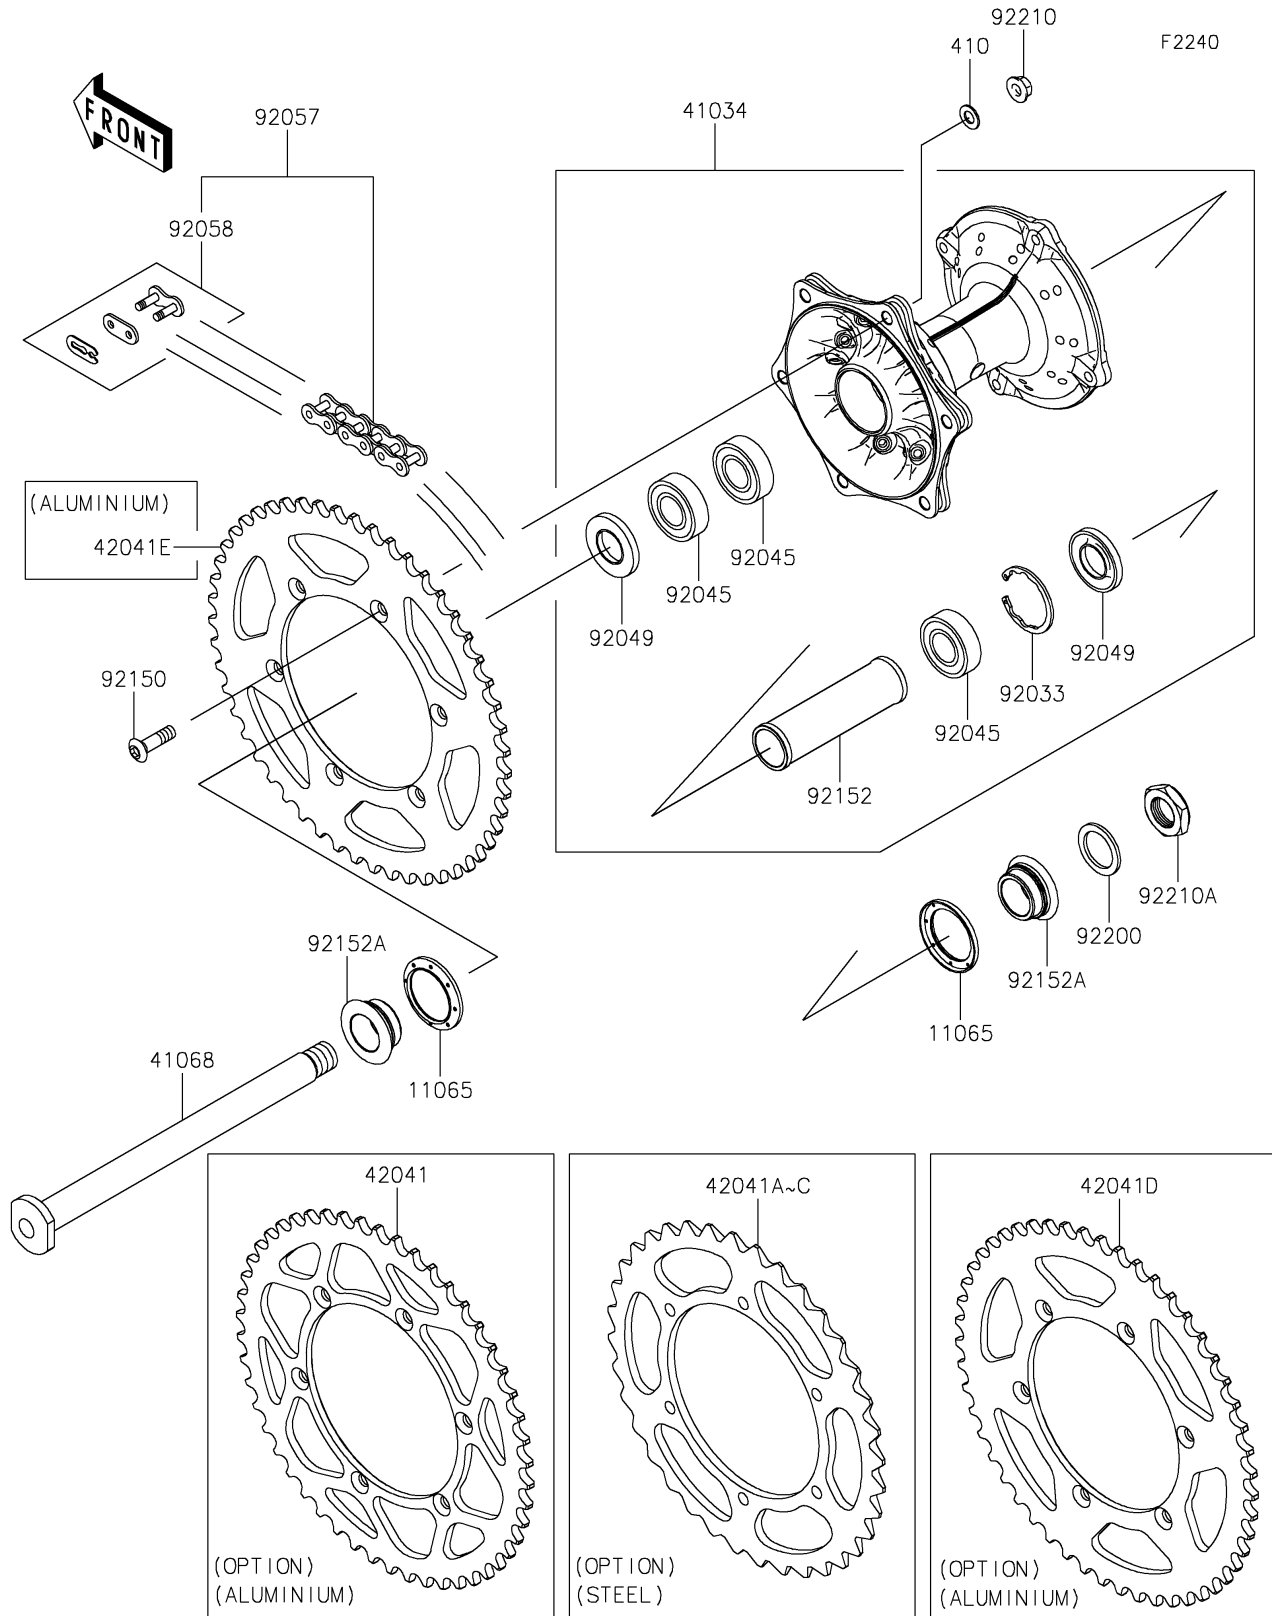

2022 KX™ 250X PARTS DIAGRAM

Rear Hub

2022 KX™ 250X PARTS LIST

Rear Hub

ITEM NAME	PART NUMBER	QUANTITY
CAP,AXLE (Ref # 11065)	11065-1298	2
DRUM-ASSY,REAR BRAKE (Ref # 41034)	41034-0597	1
AXLE,RR,L=255 (Ref # 41068)	41068-0597	1
SPROCKET-HUB,50T,AL (Ref # 42041)	42041-0167	1
SPROCKET-HUB,49T,STEEL (Ref # 42041A)	42041-1384	1
SPROCKET-HUB,50T,STEEL (Ref # 42041B)	42041-1408	1
SPROCKET-HUB,51T,STEEL (Ref # 42041C)	42041-1428	1
SPROCKET-HUB,49T,AL (Ref # 42041D)	42041-1449	1
SPROCKET-HUB,51T,AL (Ref # 42041E)	42041-1451	1
RING-SNAP,42MM (Ref # 92033)	92033-1041	1
BEARING-BALL,69052RS (Ref # 92045)	92045-1446	3
SEAL-OIL (Ref # 92049)	92049-1614	2
CHAIN,DRIVE,DID520DMA4KX114L (Ref # 92057)	92057-0740	1
JOINT-CHAIN,DRIVE (Ref # 92058)	92058-1074	1
BOLT,SOCKET,8X28 (Ref # 92150)	92150-1978	6
COLLAR,25.4X31X106.5 (Ref # 92152)	92152-2506	1
COLLAR,25.05X44X17 (Ref # 92152A)	92152-2531	2
WASHER,22.5X35X2.3 (Ref # 92200)	92200-1623	1
NUT,FLANGED,LOCK,8MM (Ref # 92210)	92210-0493	6
NUT,SELF LOCK,22MM (Ref # 92210A)	92210-0939	1
WASHER-PLAIN-SMALL,8MM (Ref # 410)	410AA0800	6