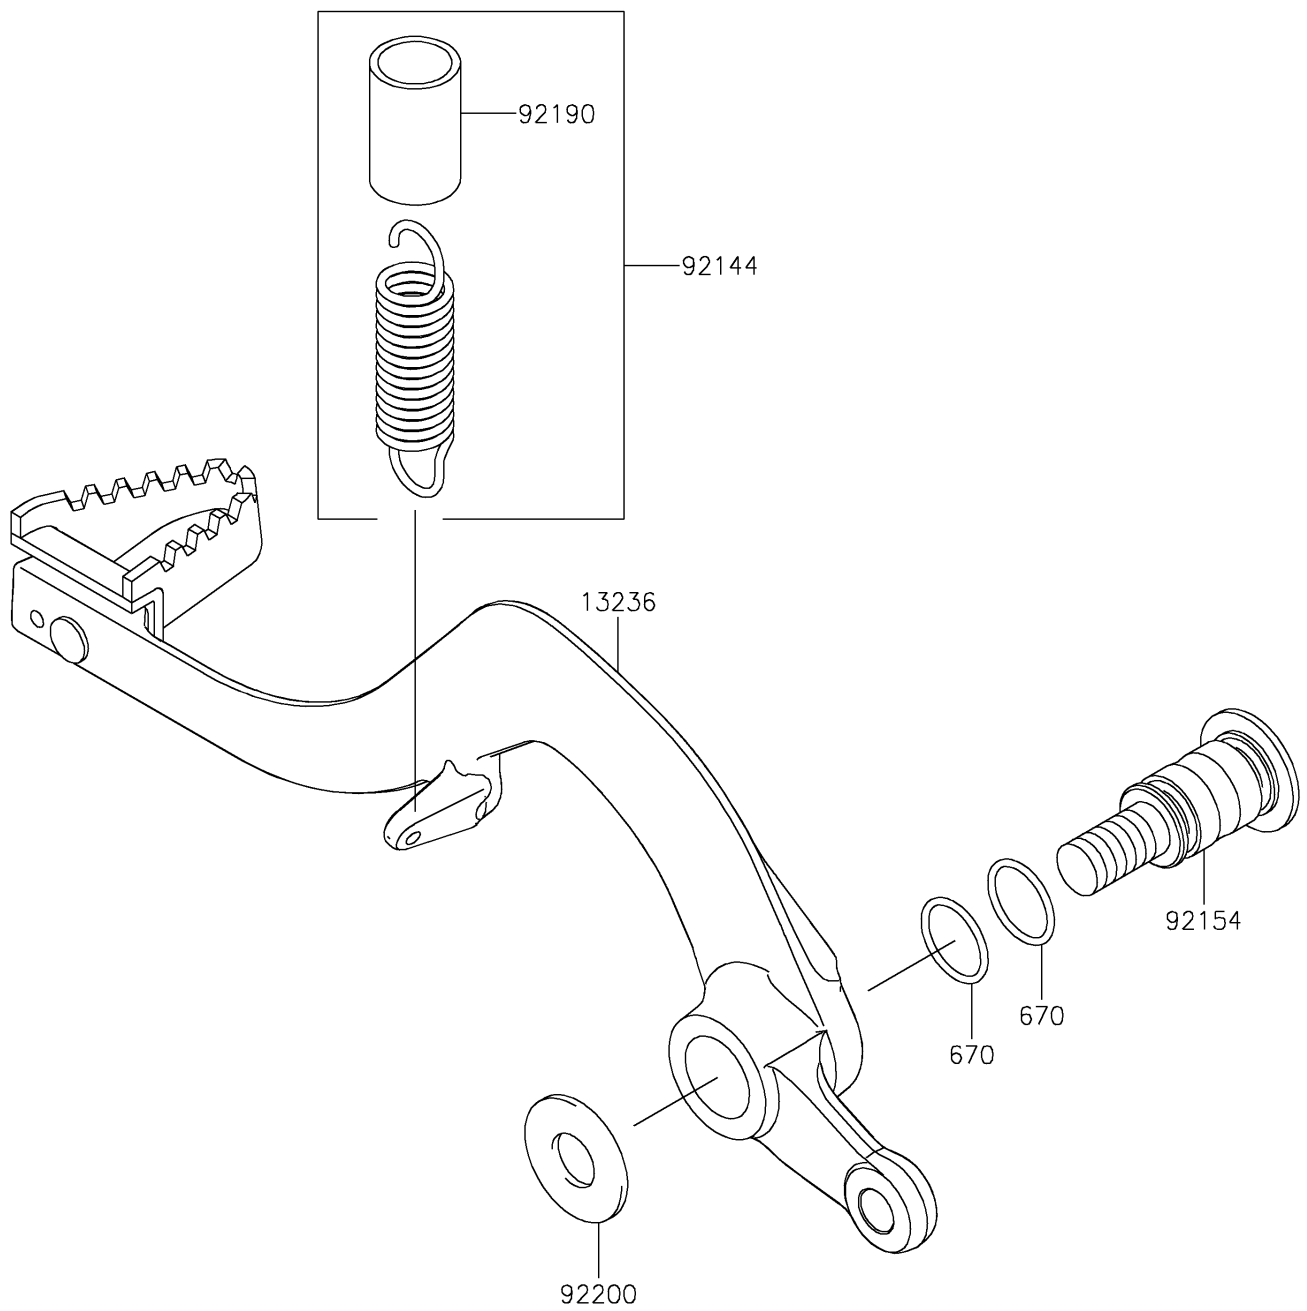

2021 KX™ 250X PARTS DIAGRAM

Brake Pedal

F2260

2021 KX™ 250X PARTS LIST

Brake Pedal

ITEM NAME	PART NUMBER	QUANTITY
LEVER-COMP,BRAKE PEDAL (Ref # 13236)	13236-0838	1
SPRING,BRAKE PEDAL RETURN (Ref # 92144)	92144-1752	1
BOLT,BRAKE PEDAL,10MM (Ref # 92154)	92154-0516	1
TUBE,13X16X25 (Ref # 92190)	92190-1488	1
WASHER,10.5X24X1.5 (Ref # 92200)	92200-0154	1
O RING,12MM (Ref # 670)	670B2012	2