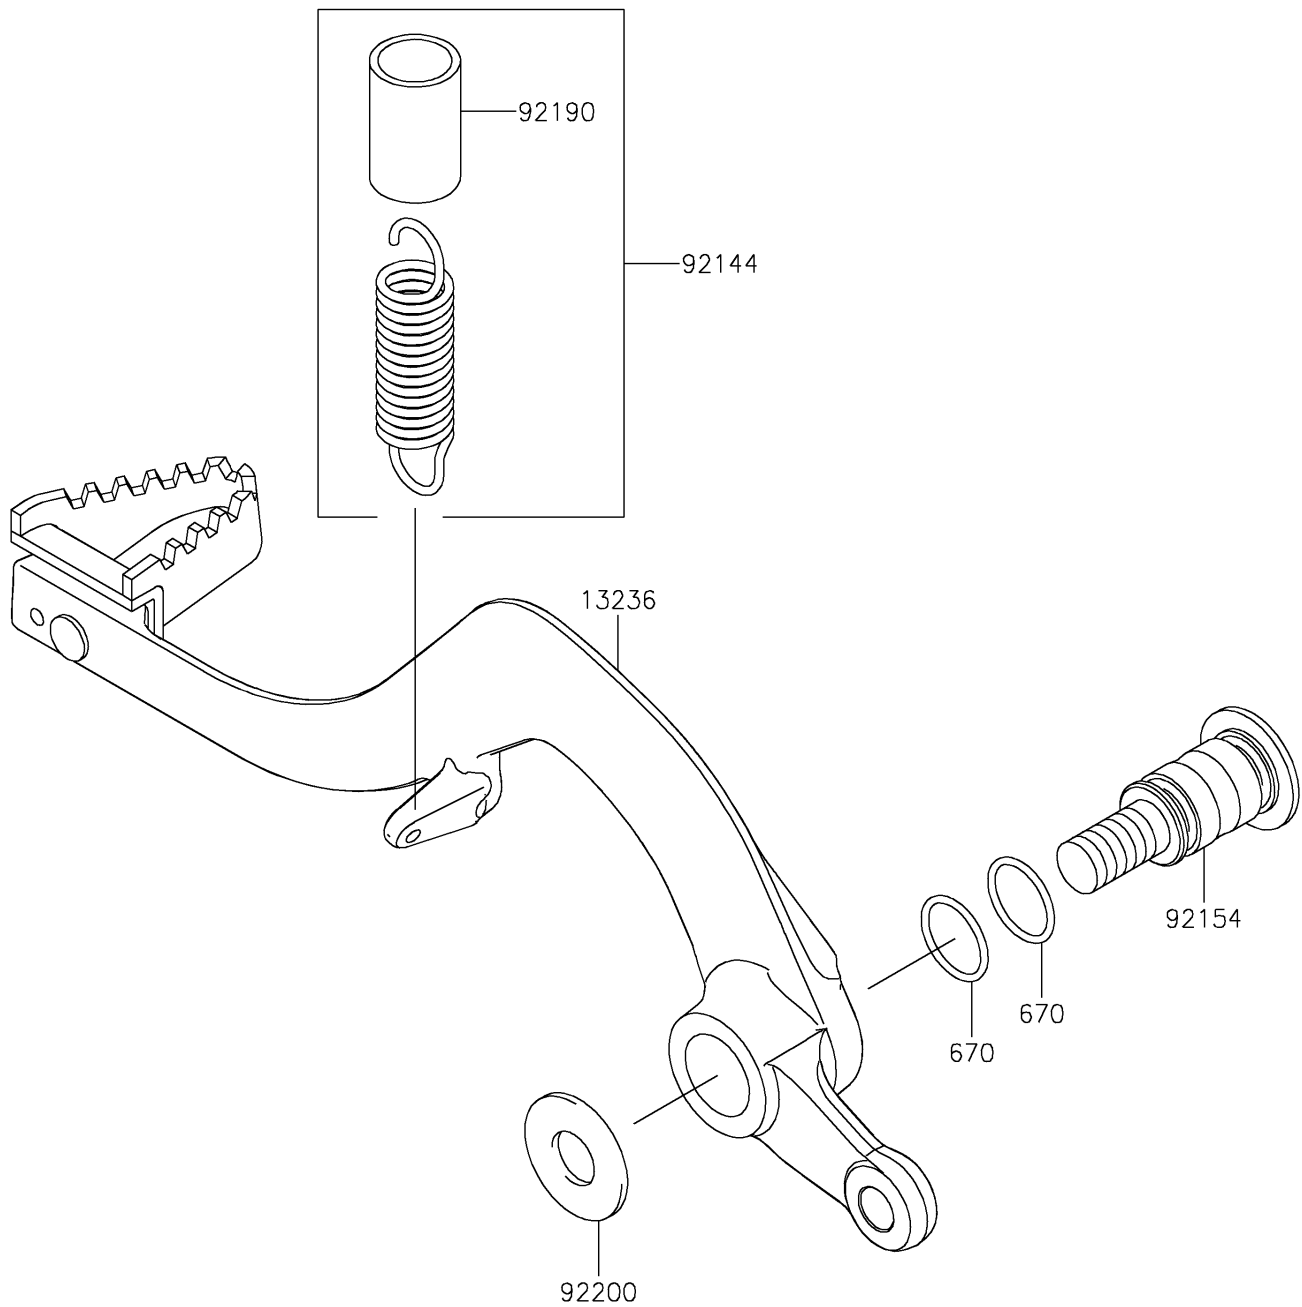

2022 KX™ 250X PARTS DIAGRAM

Brake Pedal

F2260

2022 KX™ 250X PARTS LIST

Brake Pedal

ITEM NAME	PART NUMBER	QUANTITY
LEVER-COMP,BRAKE PEDAL (Ref # 13236)	13236-0838	1
SPRING,BRAKE PEDAL RETURN (Ref # 92144)	92144-1752	1
BOLT,BRAKE PEDAL,10MM (Ref # 92154)	92154-0516	1
TUBE,13X16X25 (Ref # 92190)	92190-1488	1
WASHER,10.5X24X1.5 (Ref # 92200)	92200-0154	1
O RING,12MM (Ref # 670)	670B2012	2