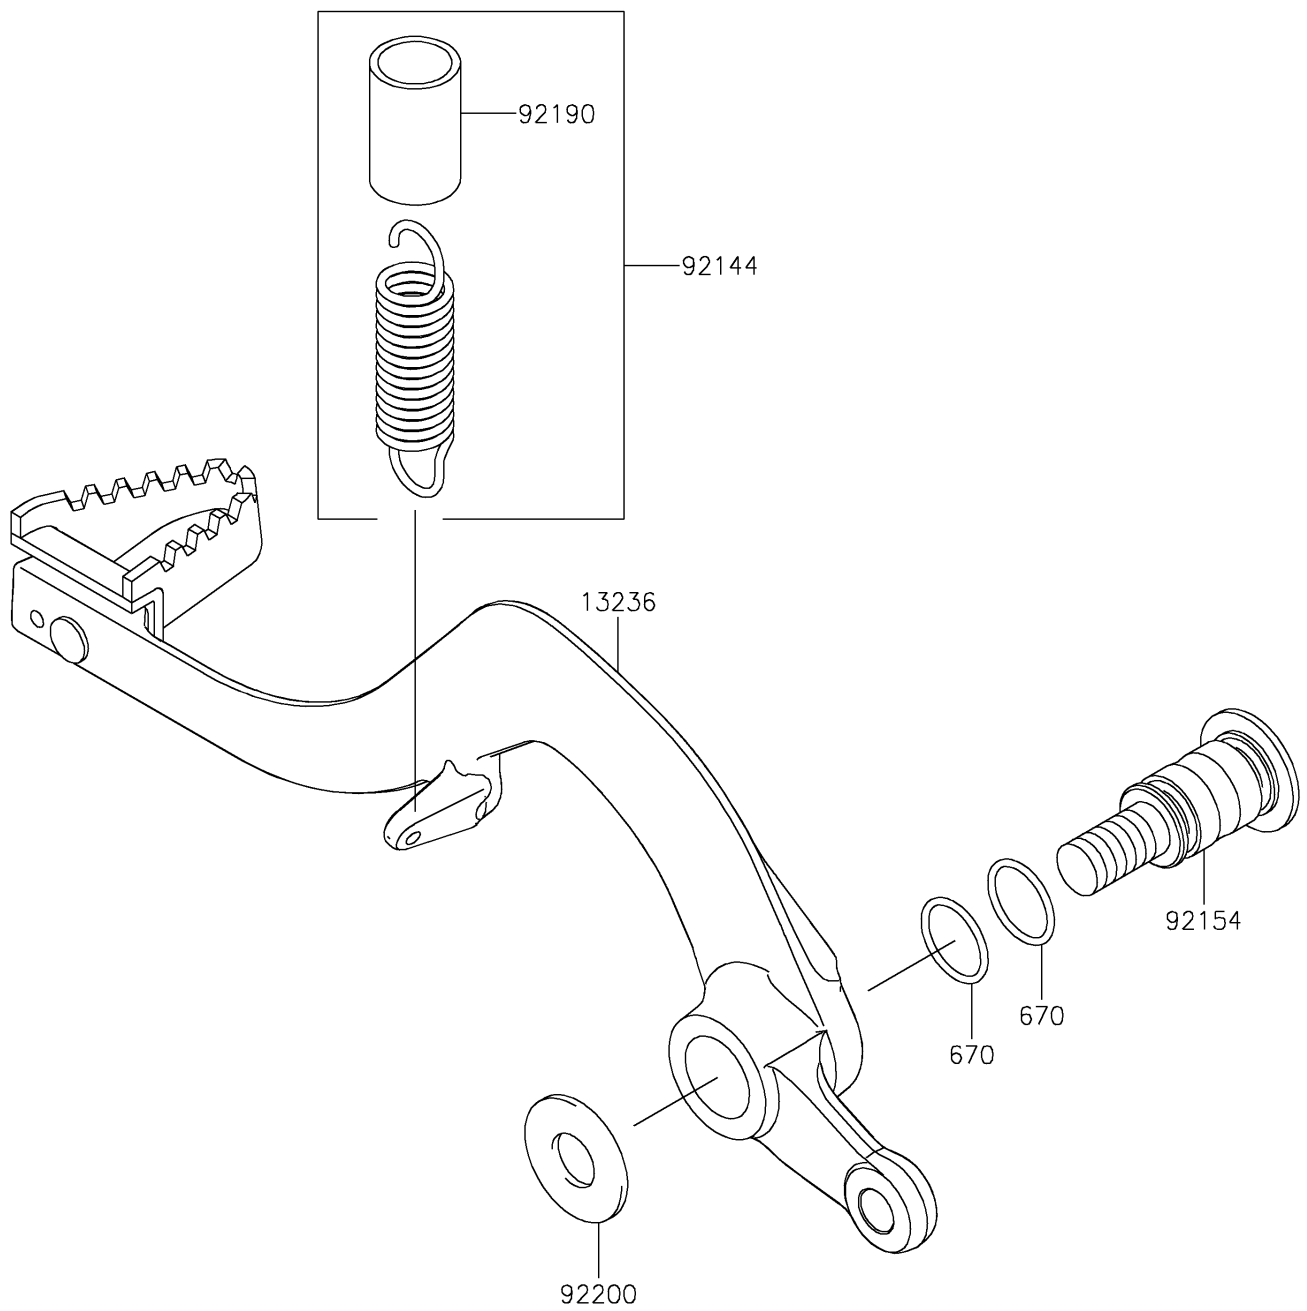

2024 KX™ 250X PARTS DIAGRAM

Brake Pedal

F2260

2024 KX™ 250X PARTS LIST

Brake Pedal

ITEM NAME	PART NUMBER	QUANTITY
LEVER-COMP,BRAKE PEDAL (Ref # 13236)	13236-0838	1
SPRING,BRAKE PEDAL RETURN (Ref # 92144)	92144-1752	1
BOLT,BRAKE PEDAL,10MM (Ref # 92154)	92154-0516	1
TUBE,13X16X25 (Ref # 92190)	92190-1488	1
WASHER,10.5X24X1.5 (Ref # 92200)	92200-0154	1
O RING,12MM (Ref # 670)	670B2012	2