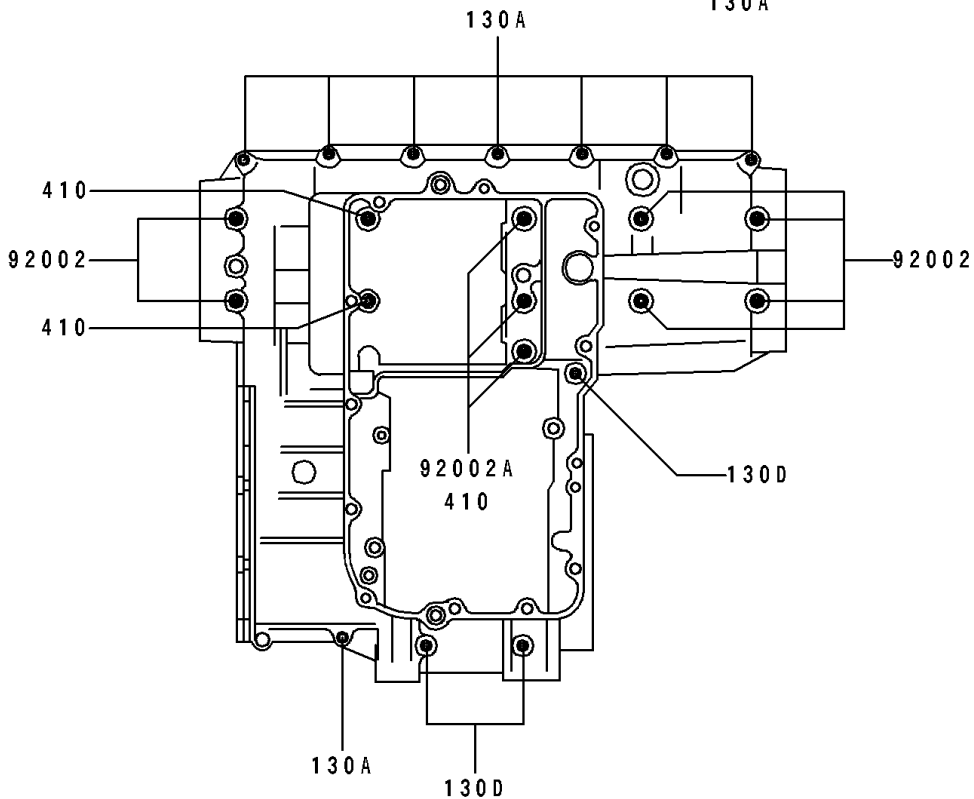

1993 ZR1100 Zephyr PARTS DIAGRAM

Crankcase Bolt Pattern

E1412

Lower Case (Outside)