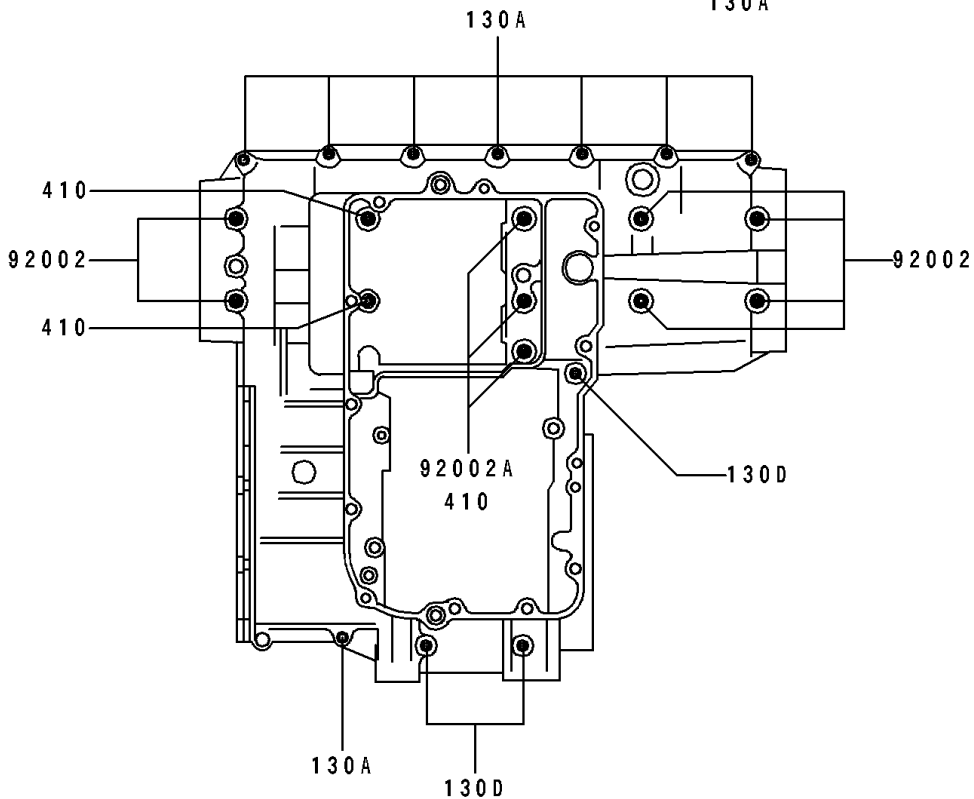

# 1993 ZR1100 Zephyr PARTS DIAGRAM

## Crankcase Bolt Pattern

E1412

Upper Case (Outside)

Lower Case (Outside)

# 1993 ZR1100 Zephyr PARTS LIST

## Crankcase Bolt Pattern

ITEM NAME	PART NUMBER	QUANTITY
BOLT,10X95 (Ref # 92002)	92002-1651	6
BOLT,10X145 (Ref # 92002A)	92002-1652	3
BOLT-FLANGED (Ref # 130)	130Y0635	1
BOLT-FLANGED (Ref # 130A)	130Y0640	11
BOLT-FLANGED (Ref # 130B)	130Y0690	2
BOLT-FLANGED (Ref # 130C)	130Z06105	2
BOLT-FLANGED (Ref # 130D)	130Z06120	3
BOLT-FLANGED (Ref # 130E)	130Z0870	2
WASHER-PLAIN-SMALL,10MM (Ref # 410)	410B1000	5