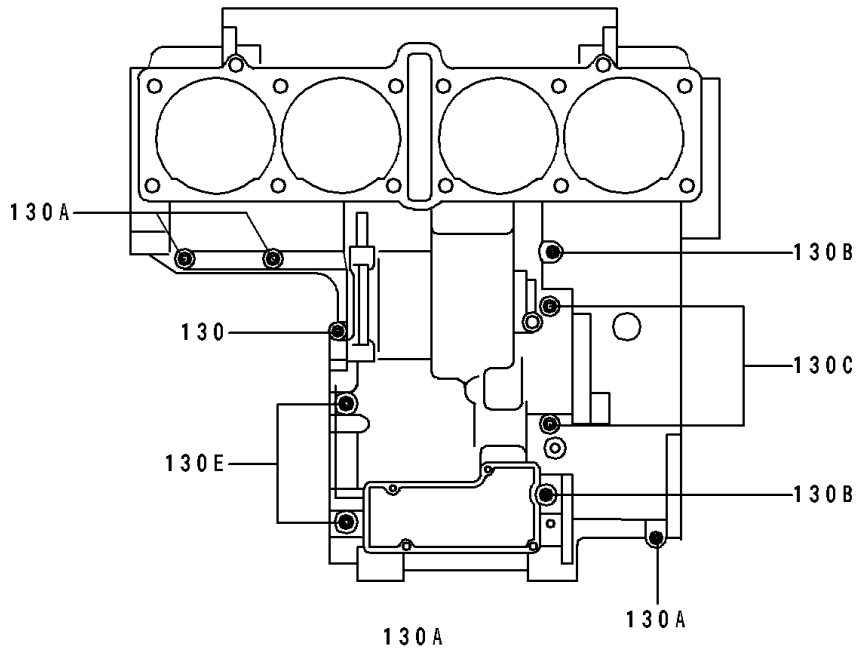

1993 ZR1100 Zephyr PARTS DIAGRAM

Crankcase Bolt Pattern

E1412

Upper Case (Outside)