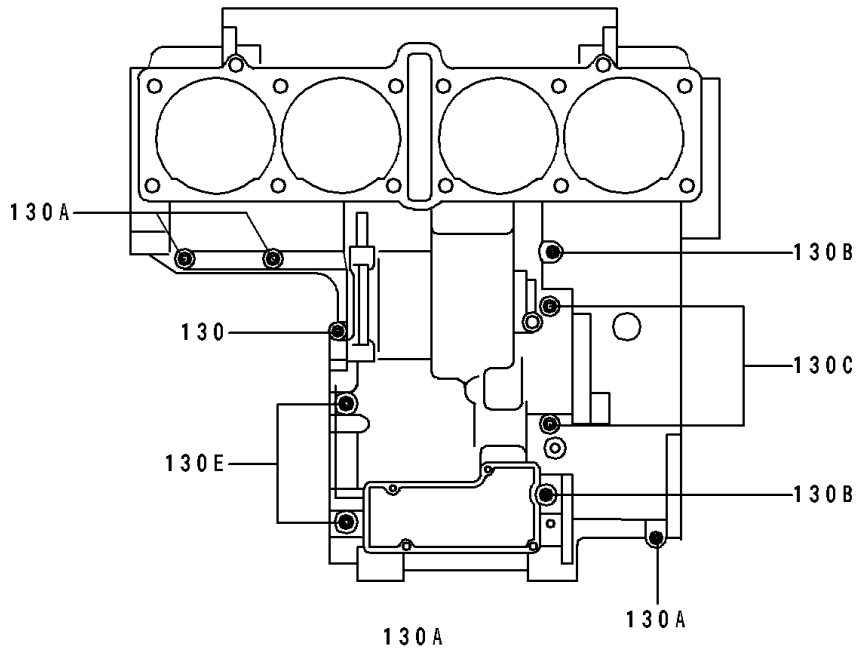

# 1993 ZR1100 Zephyr PARTS DIAGRAM

## Crankcase Bolt Pattern

E1412

Upper Case (Outside)

Lower Case (Outside)

## Crankcase Bolt Pattern

ITEM NAME	PART NUMBER	QUANTITY
BOLT,10X95 (Ref # 92002)	92002-1651	6
BOLT,10X145 (Ref # 92002A)	92002-1652	3
BOLT-FLANGED (Ref # 130)	130Y0635	1
BOLT-FLANGED (Ref # 130A)	130Y0640	11
BOLT-FLANGED (Ref # 130B)	130Y0690	2
BOLT-FLANGED (Ref # 130C)	130Z06105	2
BOLT-FLANGED (Ref # 130D)	130Z06120	3
BOLT-FLANGED (Ref # 130E)	130Z0870	2
WASHER-PLAIN-SMALL,10MM (Ref # 410)	410B1000	5